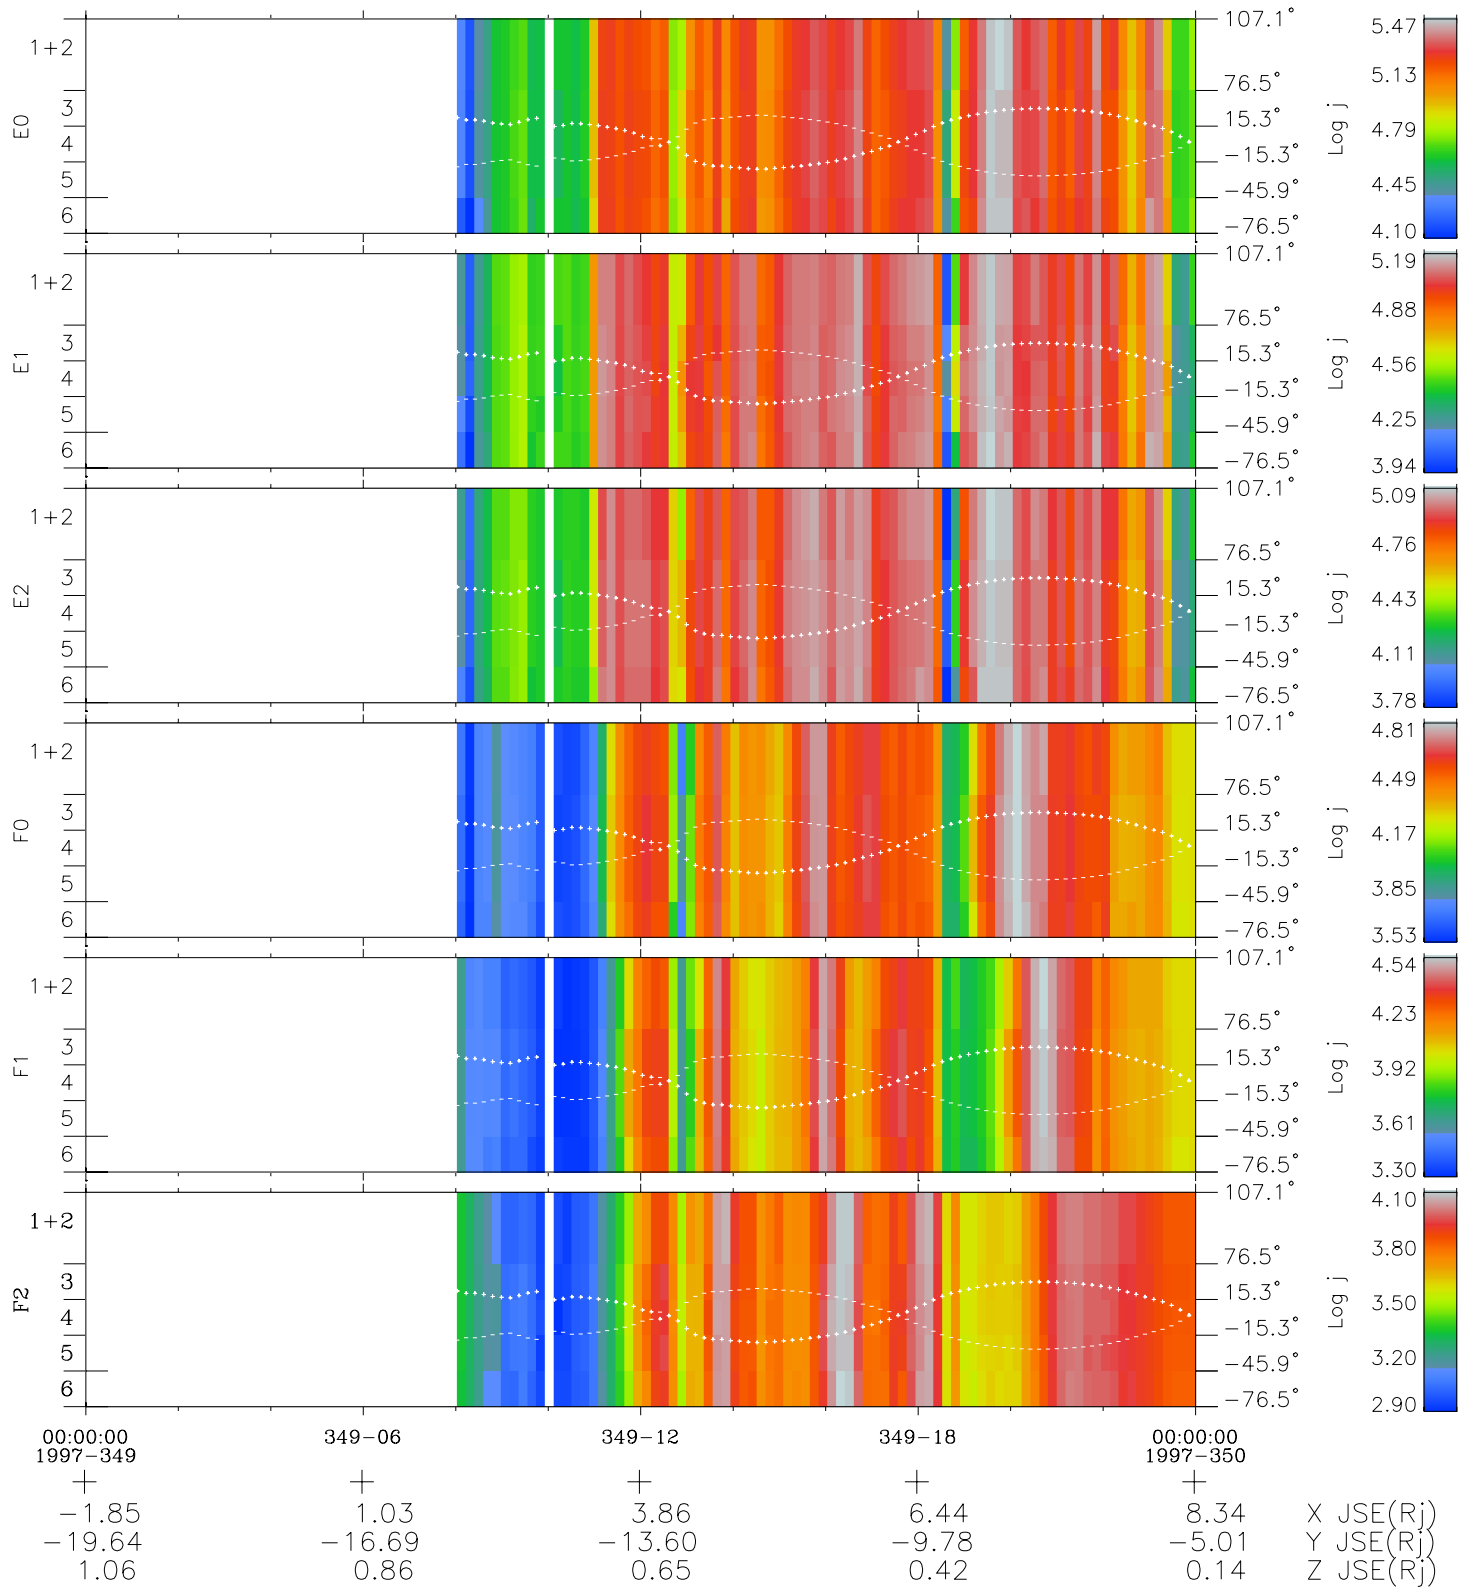

# Galileo EPD Real Elevation Anisotropies 97349

Software Version: RTELEV\_FLUX V 1.20  
Data Production: 06-03-00  
Plot Production: Sun Sep 16 08:56:13 2001  
Color File: wondr3  
Geofactor File: 1.1

- ◇ = Jupiter look direction
- = Corotation look direction