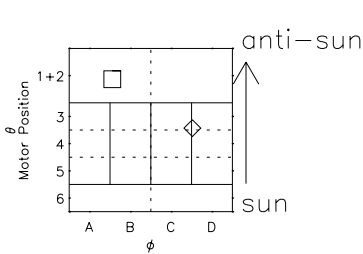

# Galileo EPD Real Elevation Anisotropies 97349

Software Version: RTELEV\_FLUX V 1.20  
Data Production: 06-03-00  
Plot Production: Sun Sep 16 08:56:13 2001  
Color File: wondr3  
Geofactor File: 1.1

- ◇ = Jupiter look direction
- = Corotation look direction