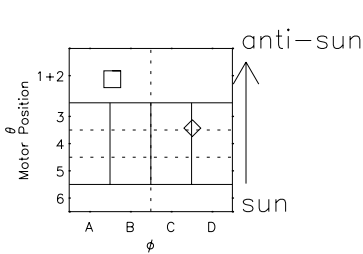

Galileo EPD Real Elevation Anisotropies 97349

Software Version: RTELEV_FLUX V 1.20
Data Production: 06-03-00
Plot Production: Sun Sep 16 08:56:08 2001
Color File: wondr3
Geofactor File: 1.1

00:00:00 1997-349	349-06	349-12	349-18	00:00:00 1997-350	
+	+	+	+	+	X JSE(R _j)
-1.85	1.03	3.86	6.44	8.34	Y JSE(R _j)
-19.64	-16.69	-13.60	-9.78	-5.01	Z JSE(R _j)
1.06	0.86	0.65	0.42	0.14	

- ◇ = Jupiter look direction
- = Corotation look direction