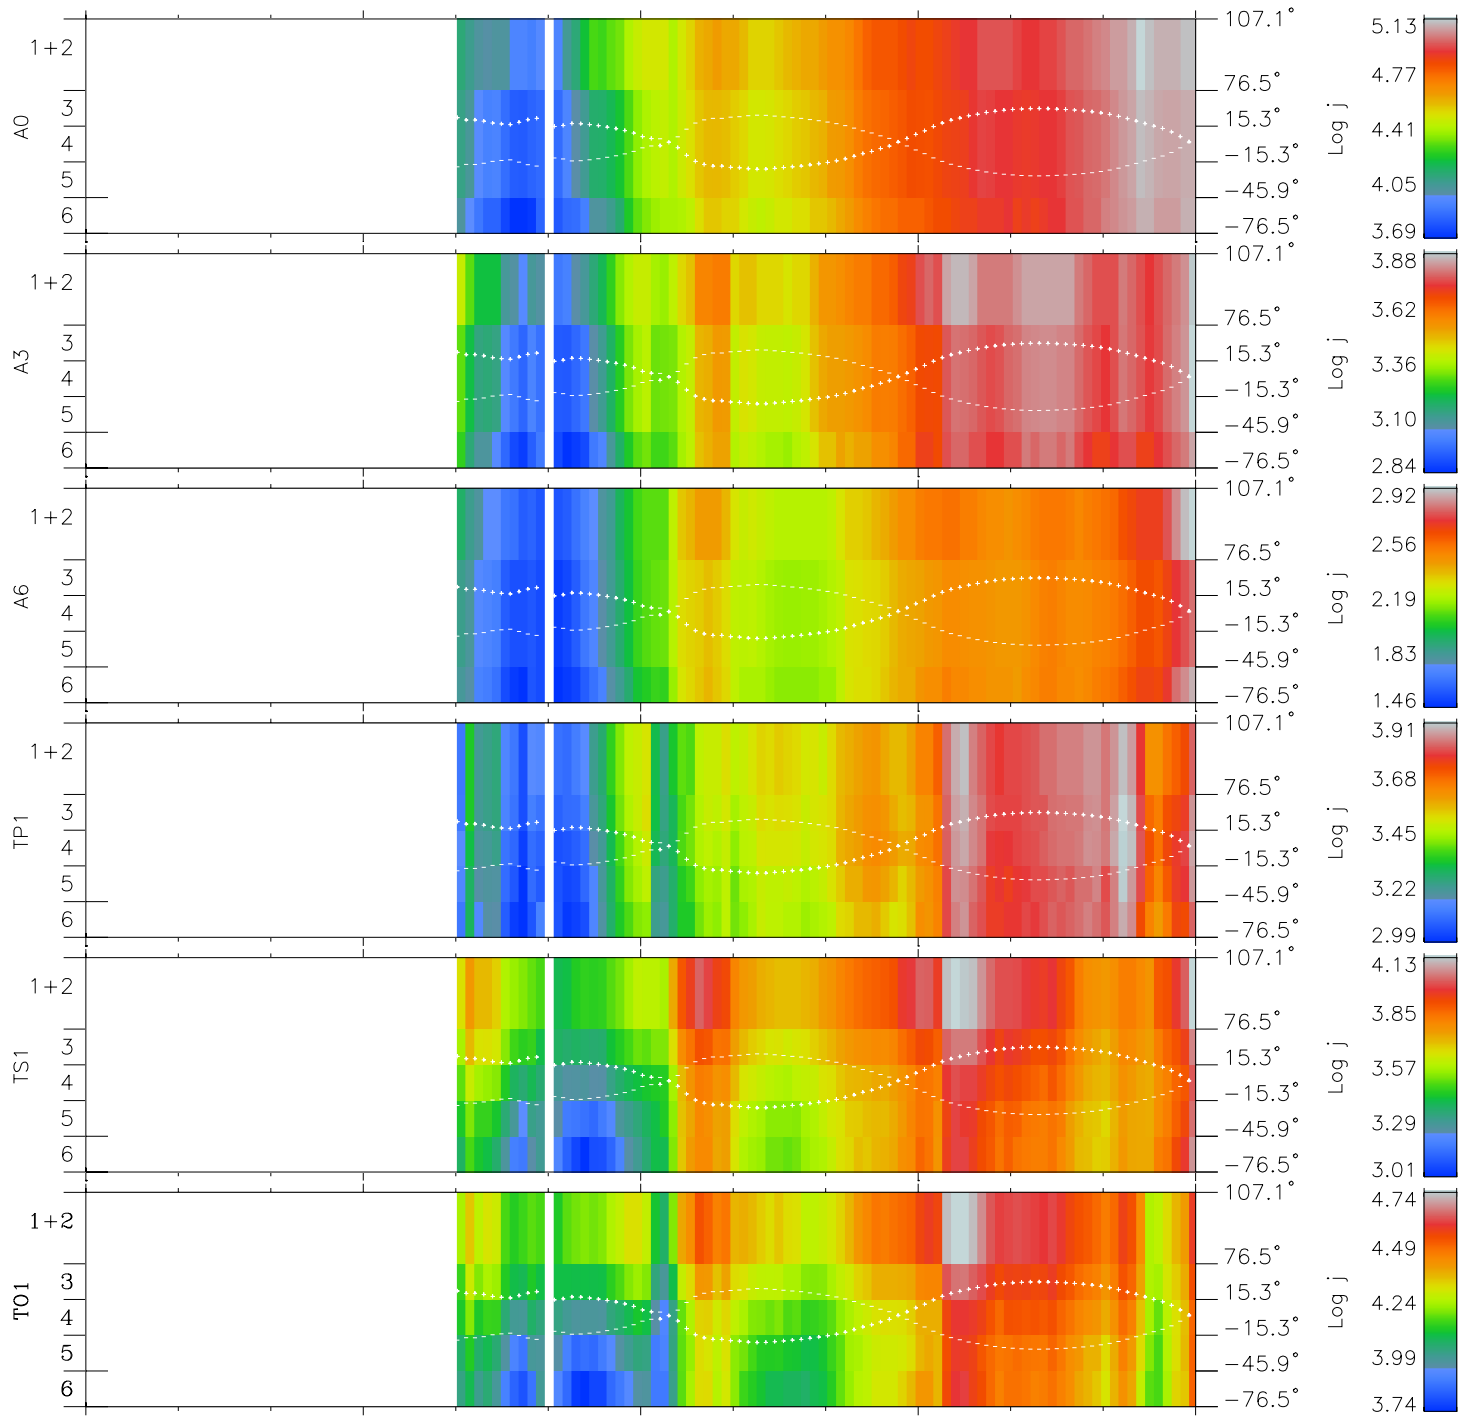

Galileo EPD Real Elevation Anisotropies 97349

Software Version: RTELEV_FLUX V 1.20
Data Production: 06-03-00
Plot Production: Sun Sep 16 08:56:08 2001
Color File: wondr3
Geofactor File: 1.1

00:00:00 1997-349	349-06	349-12	349-18	00:00:00 1997-350	
+	+	+	+	+	X JSE(R _j)
-1.85	1.03	3.86	6.44	8.34	Y JSE(R _j)
-19.64	-16.69	-13.60	-9.78	-5.01	Z JSE(R _j)
1.06	0.86	0.65	0.42	0.14	

- ◇ = Jupiter look direction
- = Corotation look direction