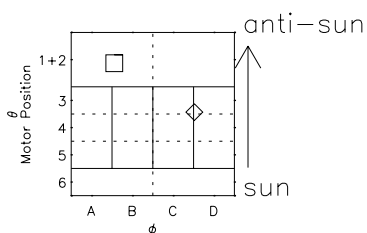

Galileo EPD Real Time Azimuth Anisotropies 97349

Software Version: RTAZIM_NORM V 1.20
Data Production: 06-03-00
Plot Production: Sun Sep 16 08:56:50 2001
Color File: wondr3
Geofactor File: 1.1

◇ = Jupiter look direction
□ = Corotation look direction