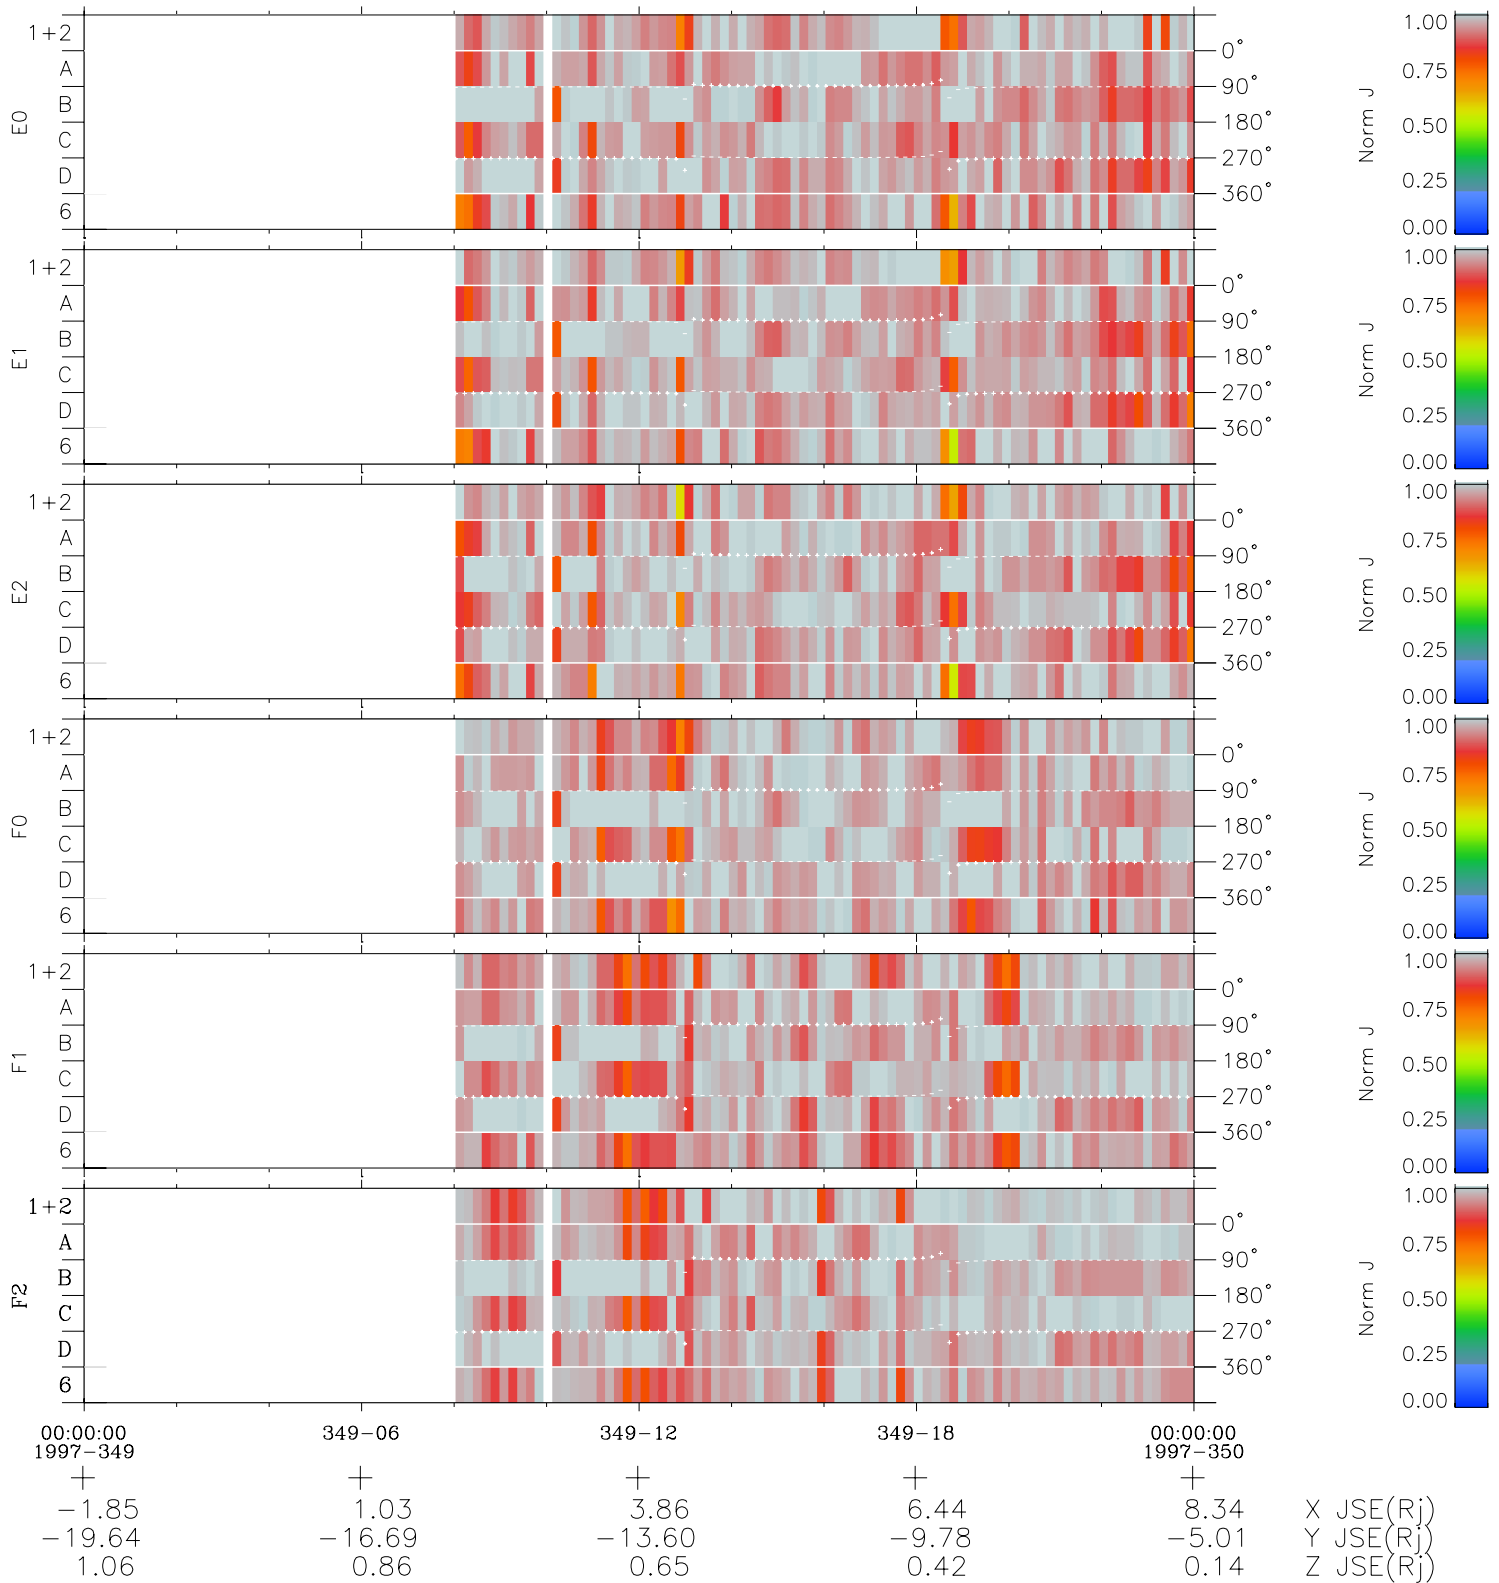

Galileo EPD Real Time Azimuth Anisotropies 97349

Software Version: RTAZIM_NORM V 1.20
Data Production: 06-03-00
Plot Production: Sun Sep 16 08:56:50 2001
Color File: wondr3
Geofactor File: 1.1

◇ = Jupiter look direction
□ = Corotation look direction