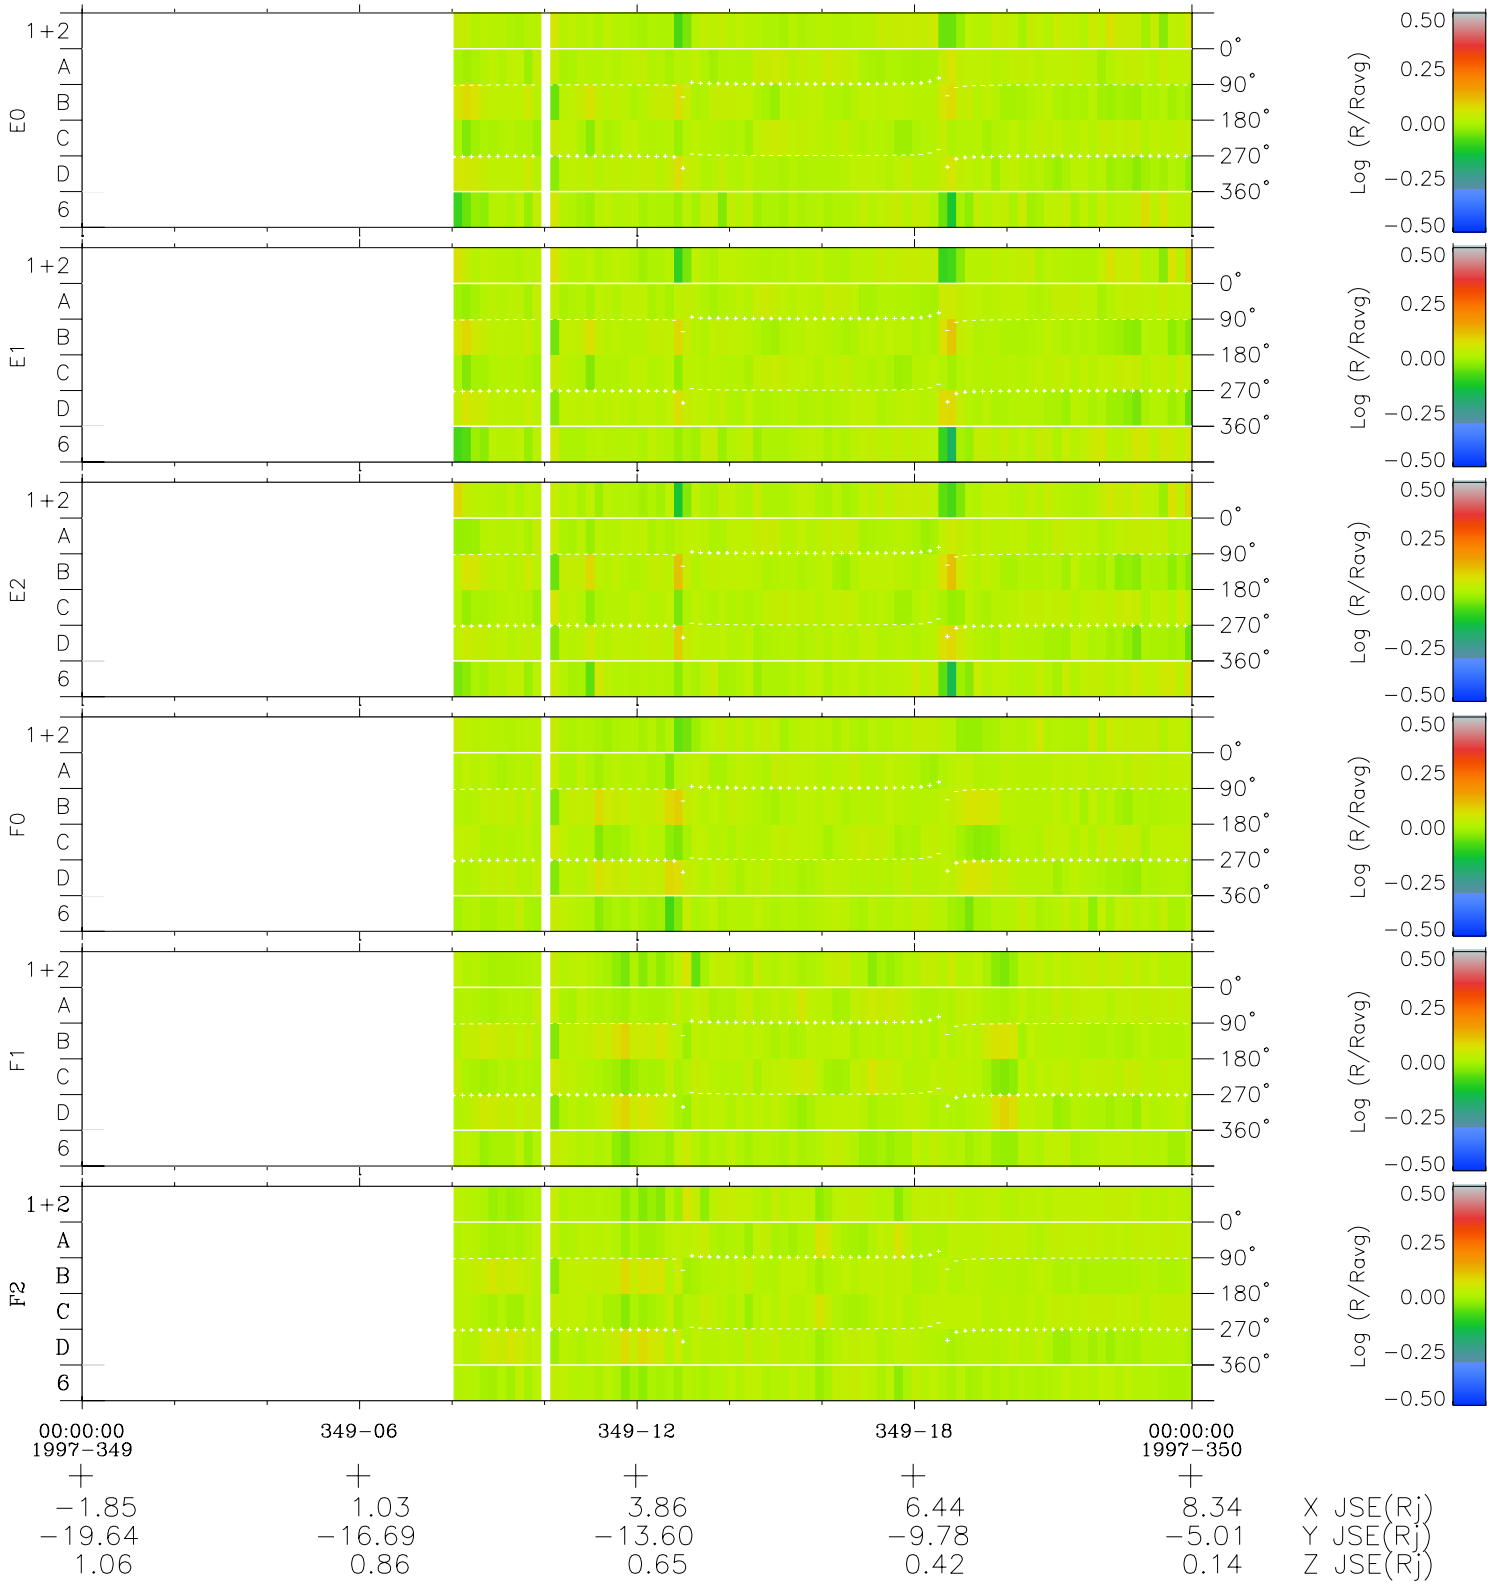

Galileo EPD Real Time Azimuth Anisotropies 97349

Software Version: RTAZIM_MEAN V 1.20
 Data Production: 06-03-00
 Plot Production: Sun Sep 16 08:56:32 2001
 Color File: wondr3
 Geofactor File: 1.1

◇ = Jupiter look direction
 □ = Corotation look direction