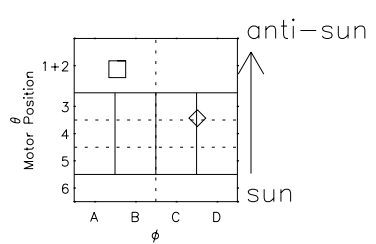

Galileo EPD Real Time Azimuth Anisotropies 97349

Software Version: RTAZIM_MEAN V 1.20
 Data Production: 06-03-00
 Plot Production: Sun Sep 16 08:56:32 2001
 Color File: wondr3
 Geofactor File: 1.1

◇ = Jupiter look direction
 □ = Corotation look direction