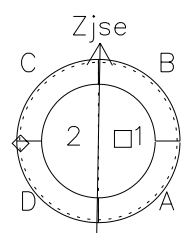

Galileo EPD Real Time Azimuth Anisotropies 97349

Software Version: RTAZIM_MEAN V 1.20
 Data Production: 06-03-00
 Plot Production: Sun Sep 16 08:56:32 2001
 Color File: wondr3
 Geofactor File: 1.1

◇ = Jupiter look direction
 □ = Corotation look direction