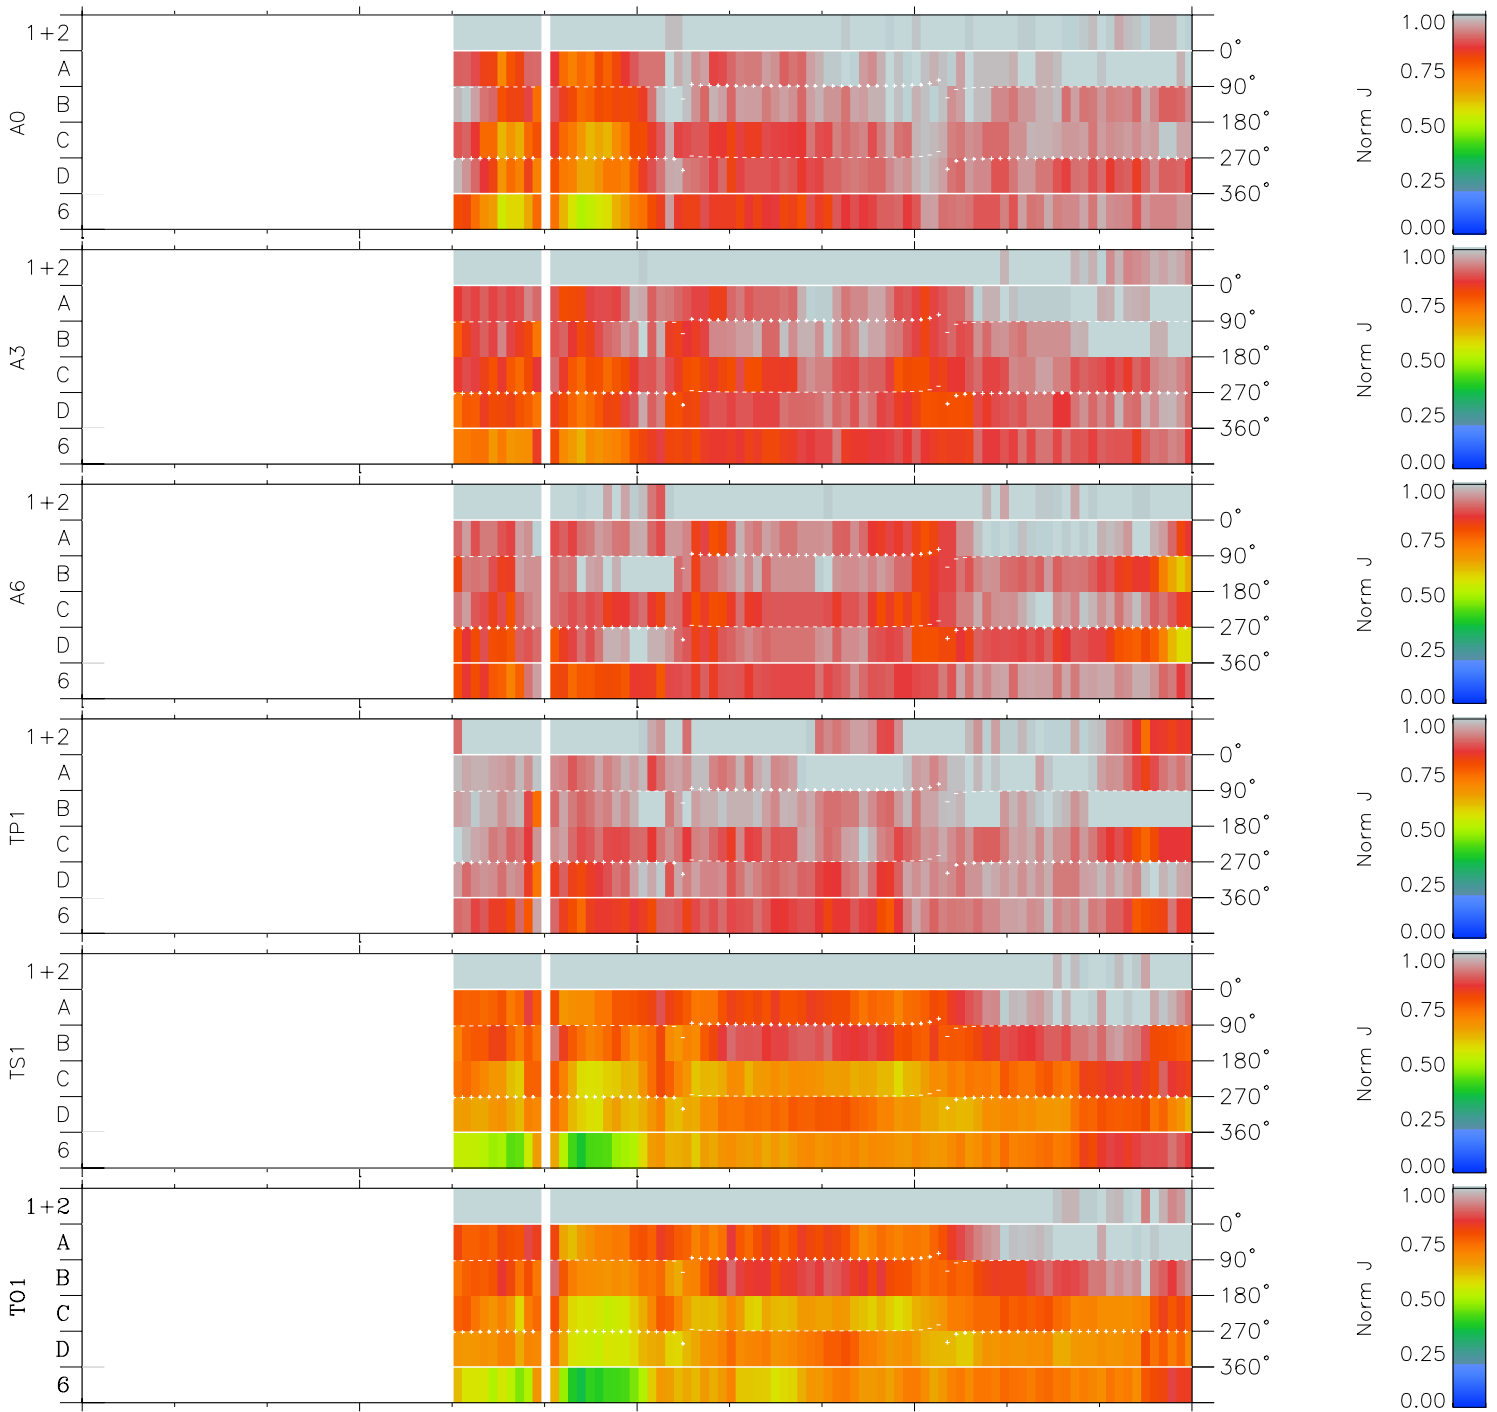

Galileo EPD Real Time Azimuth Anisotropies 97349

Software Version: RTAZIM_NORM V 1.20
Data Production: 06-03-00
Plot Production: Sun Sep 16 08:56:45 2001
Color File: wondr3
Geofactor File: 1.1

00:00:00 1997-349	349-06	349-12	349-18	00:00:00 1997-350	
+	+	+	+	+	X JSE(R _j)
-1.85	1.03	3.86	6.44	8.34	Y JSE(R _j)
-19.64	-16.69	-13.60	-9.78	-5.01	Z JSE(R _j)
1.06	0.86	0.65	0.42	0.14	

- ◇ = Jupiter look direction
- = Corotation look direction