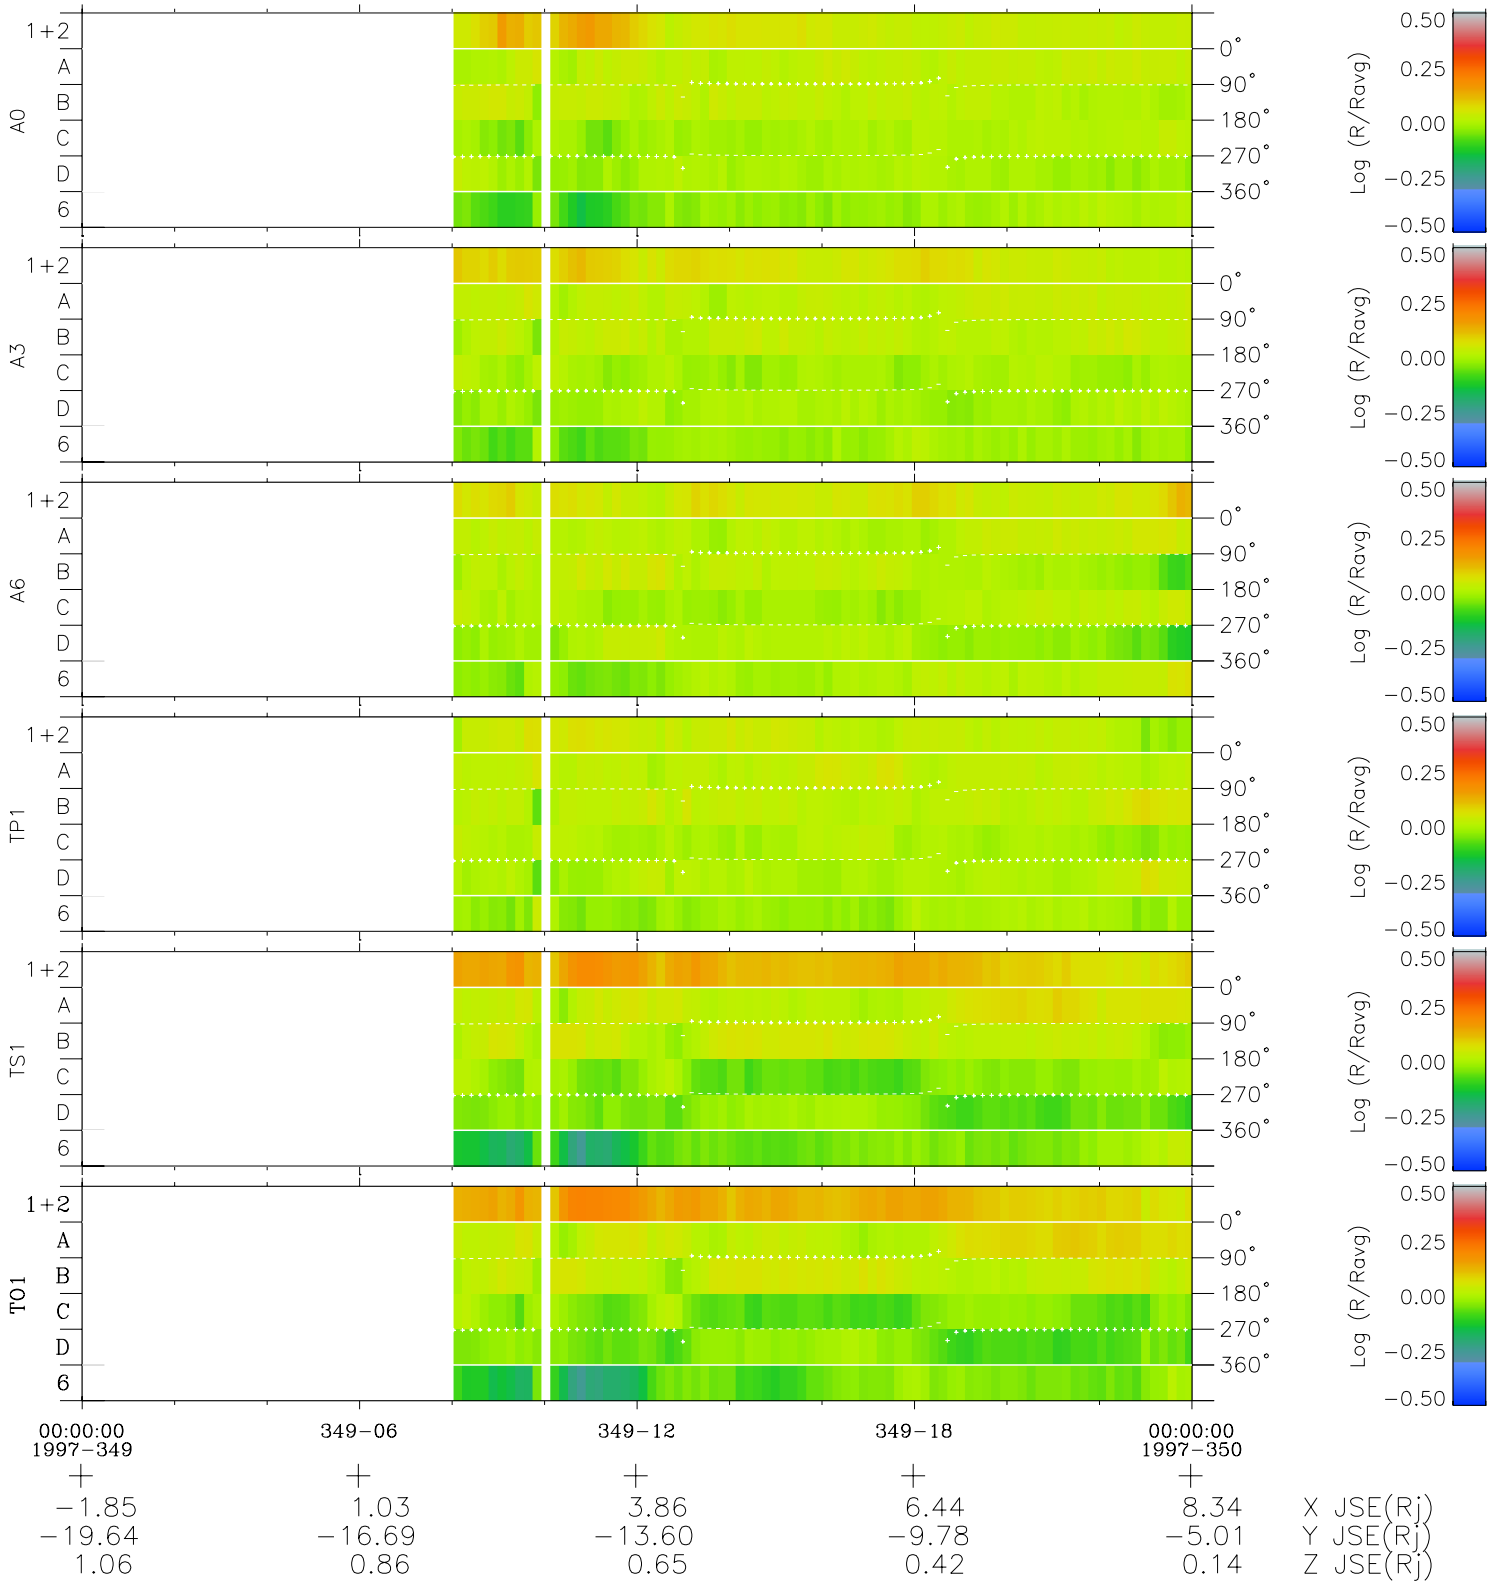

Galileo EPD Real Time Azimuth Anisotropies 97349

Software Version: RTAZIM_MEAN V 1.20
Data Production: 06-03-00
Plot Production: Sun Sep 16 08:56:27 2001
Color File: wondr3
Geofactor File: 1.1

◇ = Jupiter look direction
□ = Corotation look direction