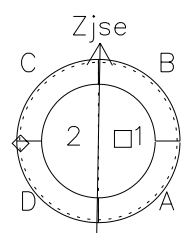

Galileo EPD Real Time Azimuth Anisotropies 97349

Software Version: RTAZIM_MEAN V 1.20
Data Production: 06-03-00
Plot Production: Sun Sep 16 08:56:27 2001
Color File: wondr3
Geofactor File: 1.1

◇ = Jupiter look direction
□ = Corotation look direction