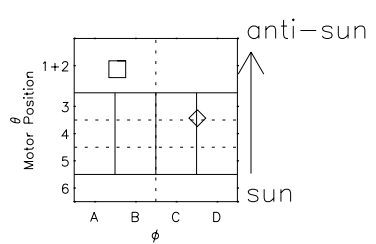

Galileo EPD Real Time Azimuth Anisotropies 97349

Software Version: RTAZIM_MEAN V 1.20
Data Production: 06-03-00
Plot Production: Sun Sep 16 08:56:27 2001
Color File: wondr3
Geofactor File: 1.1

◇ = Jupiter look direction
□ = Corotation look direction