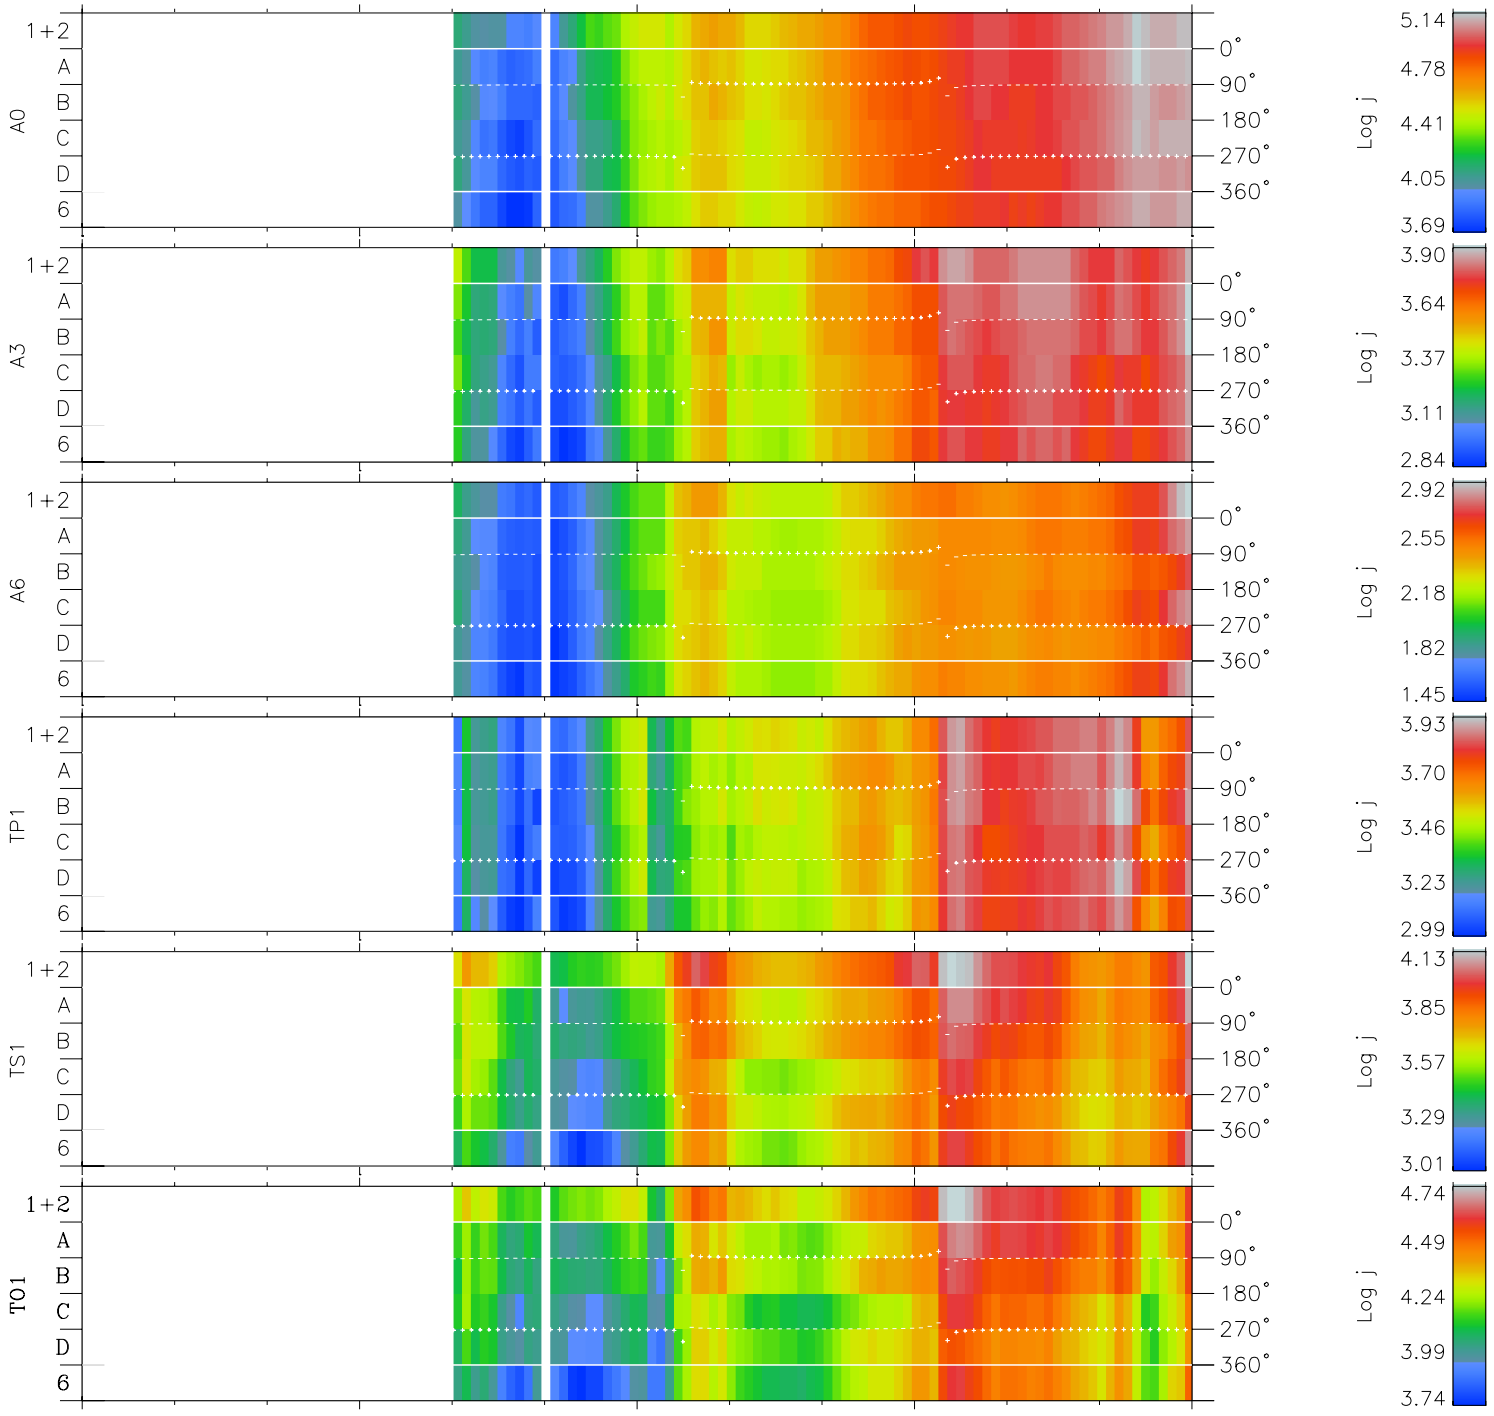

Galileo EPD Real Time Azimuth Anisotropies 97349

Software Version: RTAZIM_FLUX V 1.20
 Data Production: 06-03-00
 Plot Production: Sun Sep 16 08:56:36 2001
 Color File: wondr3
 Geofactor File: 1.1

00:00:00	349-06	349-12	349-18	00:00:00	
1997-349				1997-350	
+	+	+	+	+	X JSE(R _j)
-1.85	1.03	3.86	6.44	8.34	Y JSE(R _j)
-19.64	-16.69	-13.60	-9.78	-5.01	Z JSE(R _j)
1.06	0.86	0.65	0.42	0.14	

◇ = Jupiter look direction
 □ = Corotation look direction