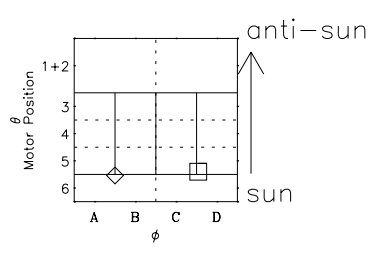

Galileo EPD Real Time Omni Spectrum 97313

Software Version: RTSPEC_OMNI V 1.20
 Data Production: 06-03-00
 Plot Production: Sun Sep 16 08:46:30 2001
 Color File: wondr3
 Geofactor File: 1.1

◇ = Jupiter look direction
 □ = Corotation look direction