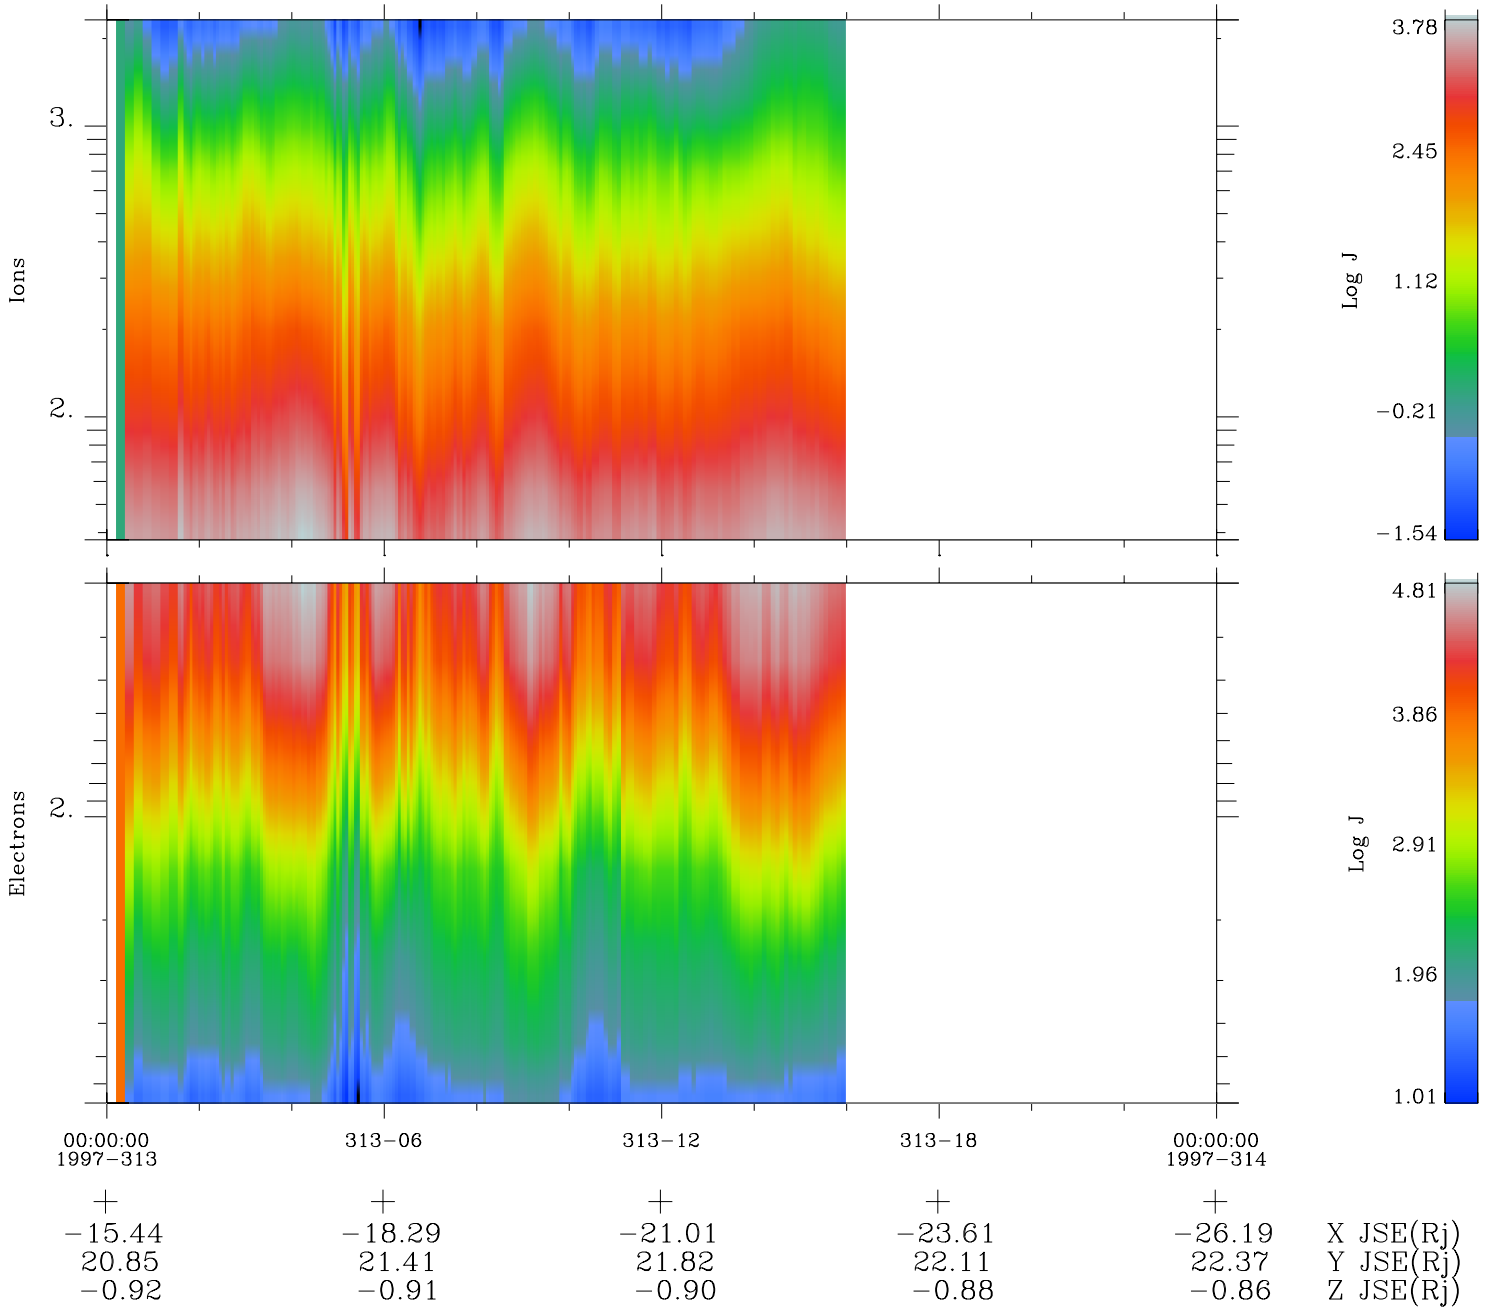

Galileo EPD Real Time Omni Spectrum 97313

Software Version: RTSPEC_OMNI V 1.20
 Data Production: 06-03-00
 Plot Production: Sun Sep 16 08:46:30 2001
 Color File: wondr3
 Geofactor File: 1.1

◇ = Jupiter look direction
 □ = Corotation look direction