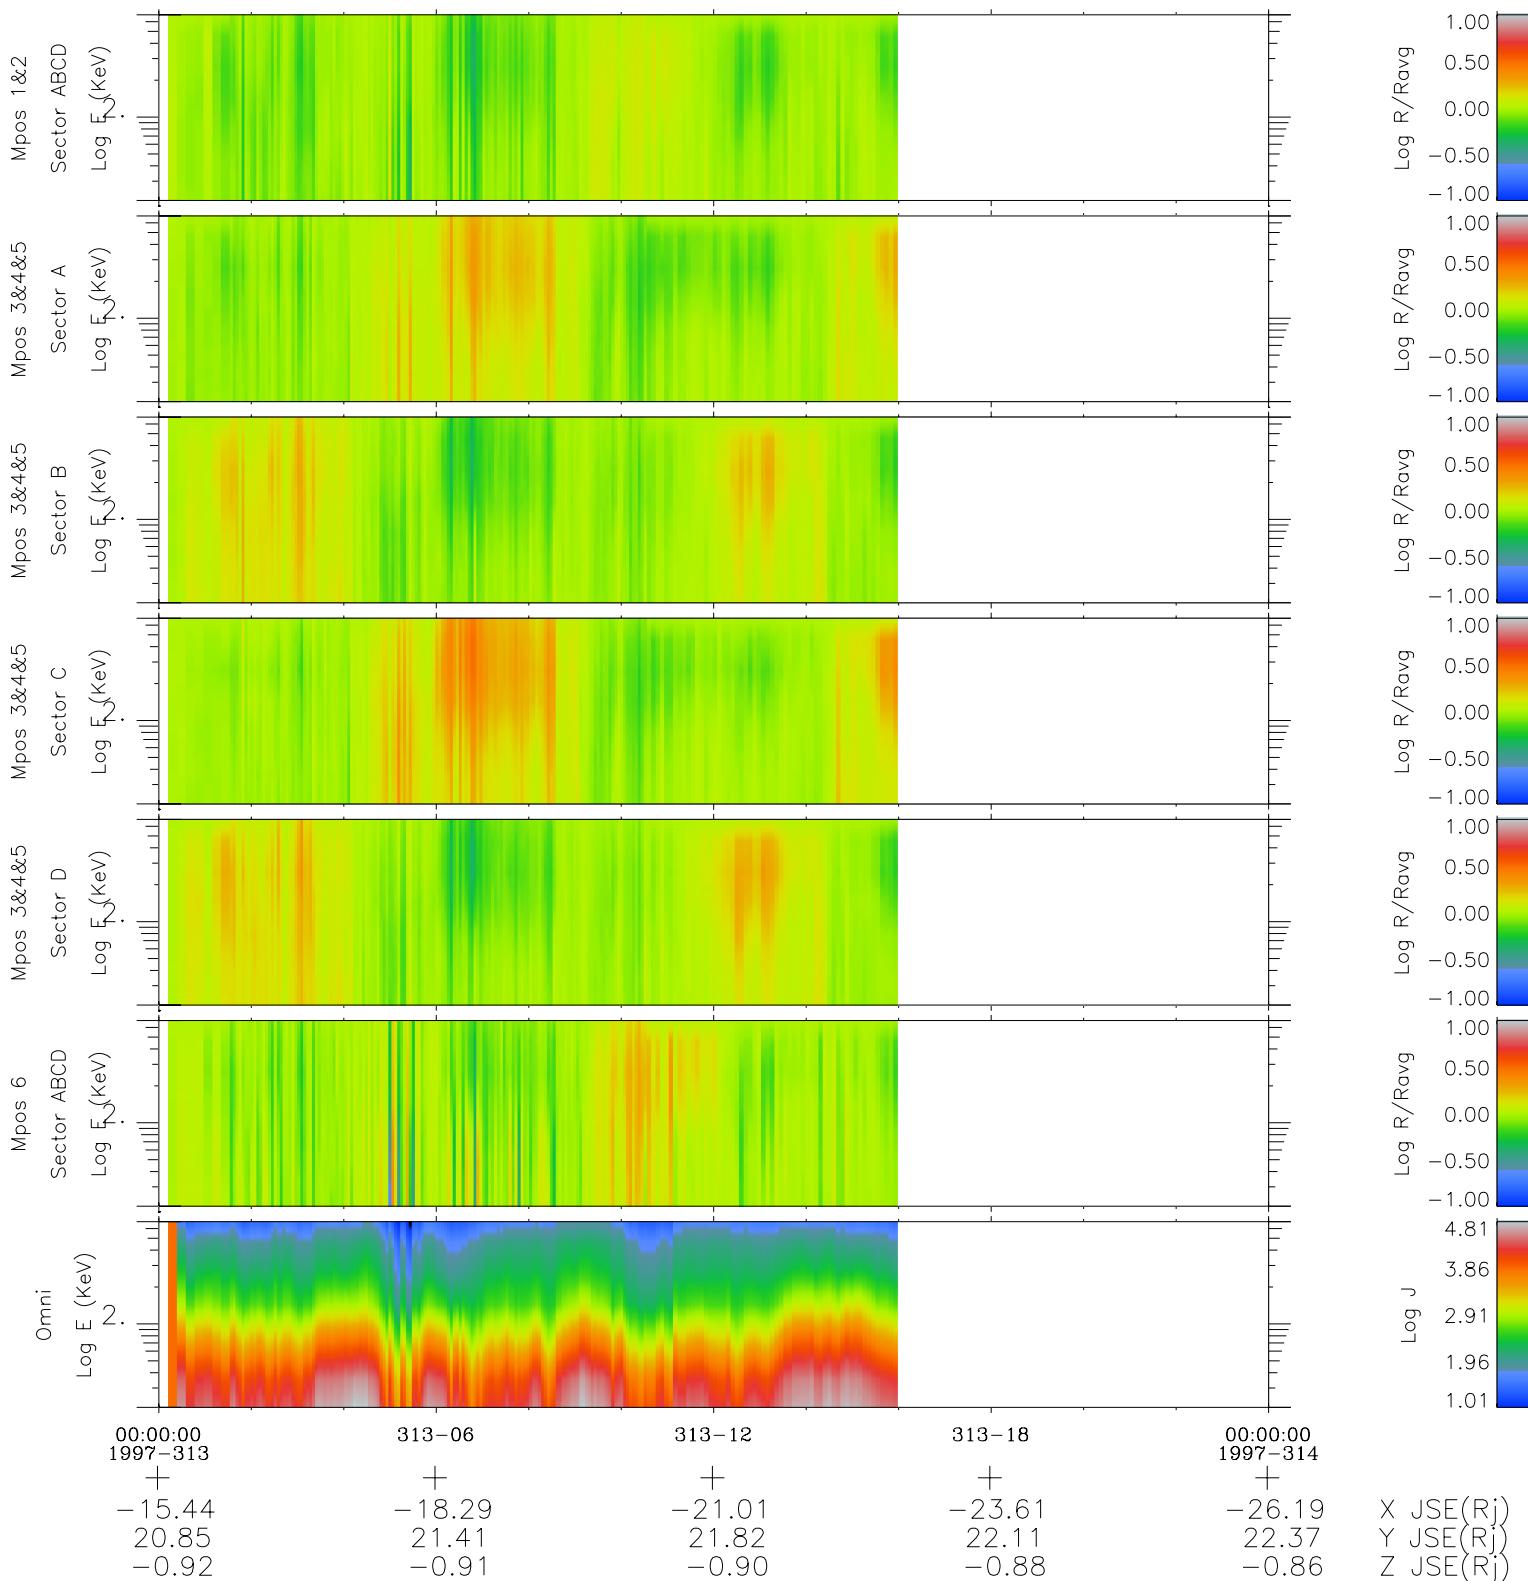

Galileo EPD Real Time R6 Electrons Spectra 97313

Software Version: RTSPEC_R6 V 1.20
 Data Production: 06-03-00
 Plot Production: Sun Sep 16 08:46:22 2001
 Color File: wondr3
 Geofactor File: 1.1

◇ = Jupiter look direction
 □ = Corotation look direction