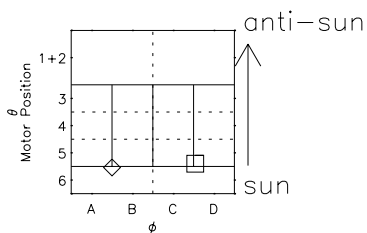

Galileo EPD Real Time R6 Electrons Spectra 97313

Software Version: RTSPEC_R6 V 1.20
 Data Production: 06-03-00
 Plot Production: Sun Sep 16 08:46:22 2001
 Color File: wondr3
 Geofactor File: 1.1

◇ = Jupiter look direction
 □ = Corotation look direction