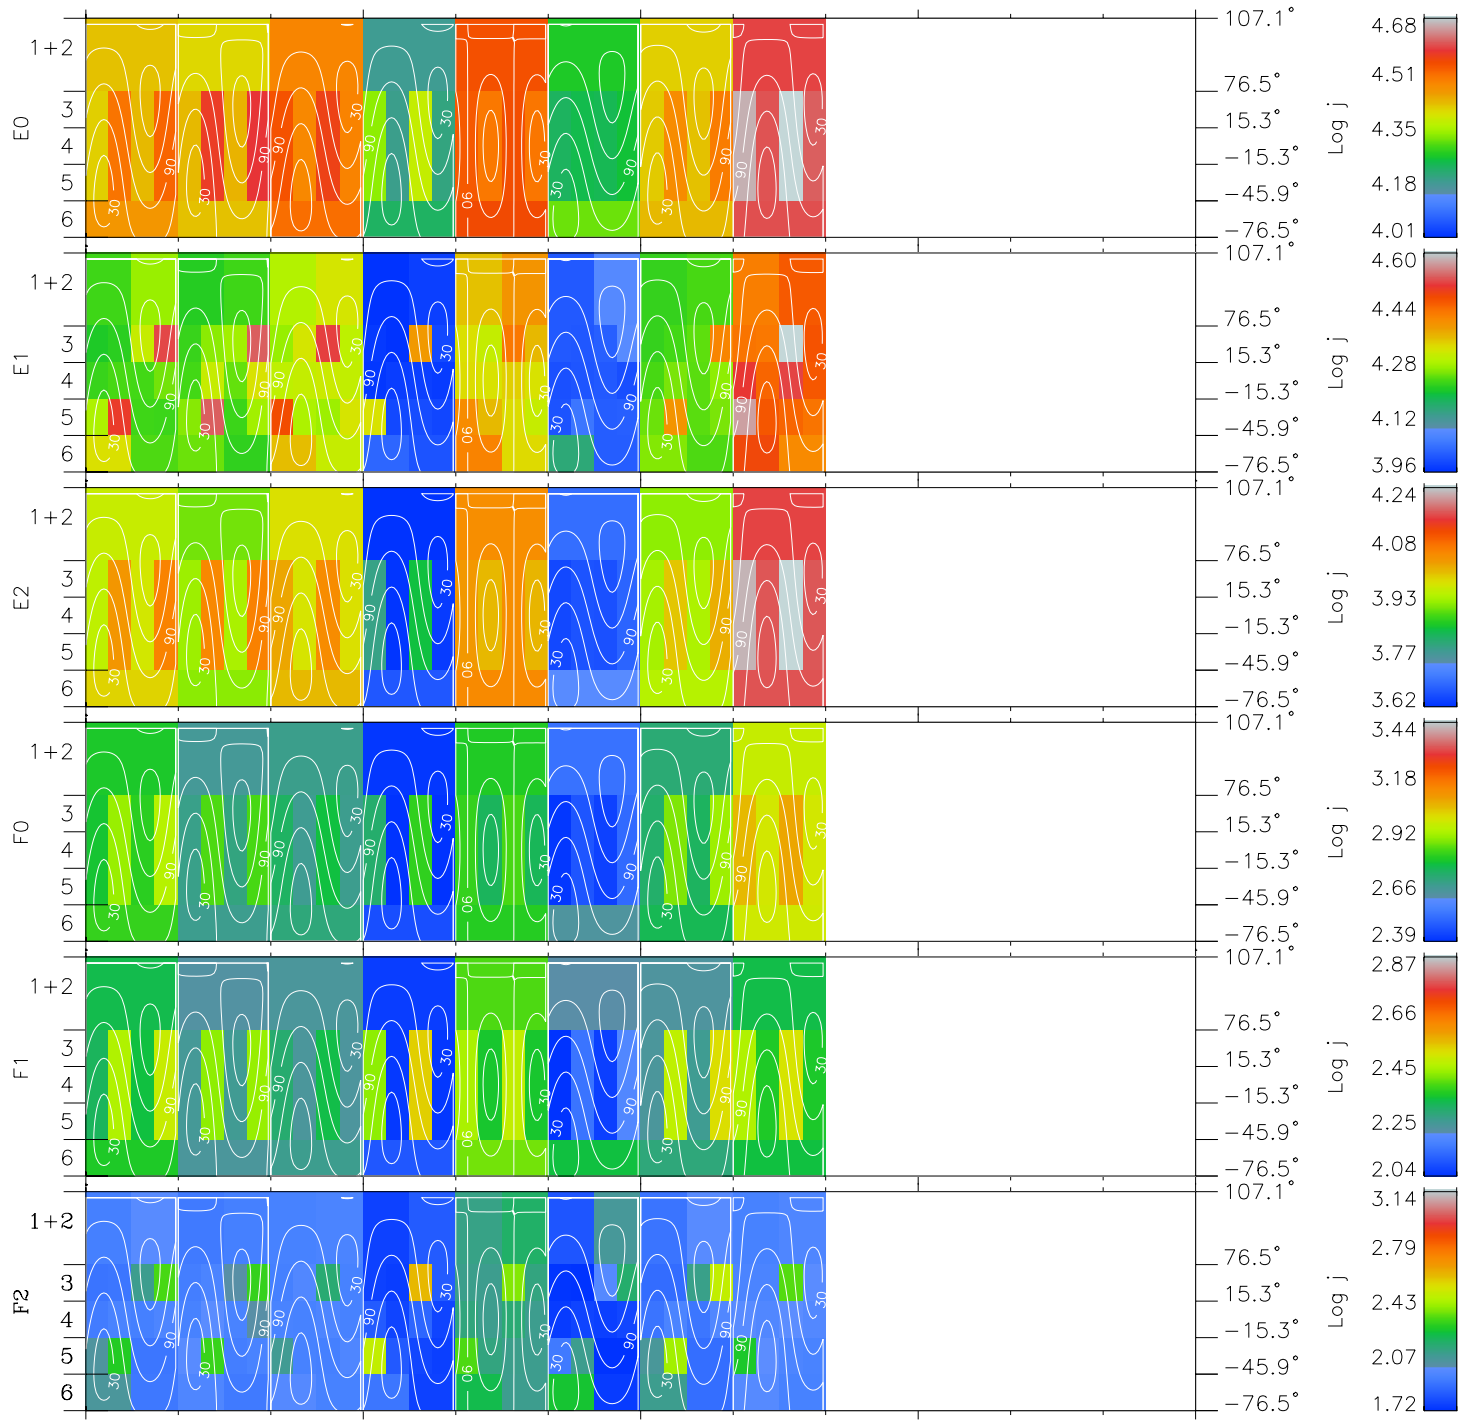

Galileo EPD Real Time All-Sky Anisotropies 97313

Software Version: RTSKY_FLUX V 1.20
 Data Production: 06-03-00
 Plot Production: Sun Sep 16 08:47:07 2001
 Color File: wondr3
 Geofactor File: 1.1

00:00:00 1997-313	313-06	313-12	313-18	00:00:00 1997-314	
+	+	+	+	+	X JSE(R _j)
-15.44	-18.29	-21.01	-23.61	-26.19	Y JSE(R _j)
20.85	21.41	21.82	22.11	22.37	Z JSE(R _j)
-0.92	-0.91	-0.90	-0.88	-0.86	

- ◇ = Jupiter look direction
- = Corotation look direction