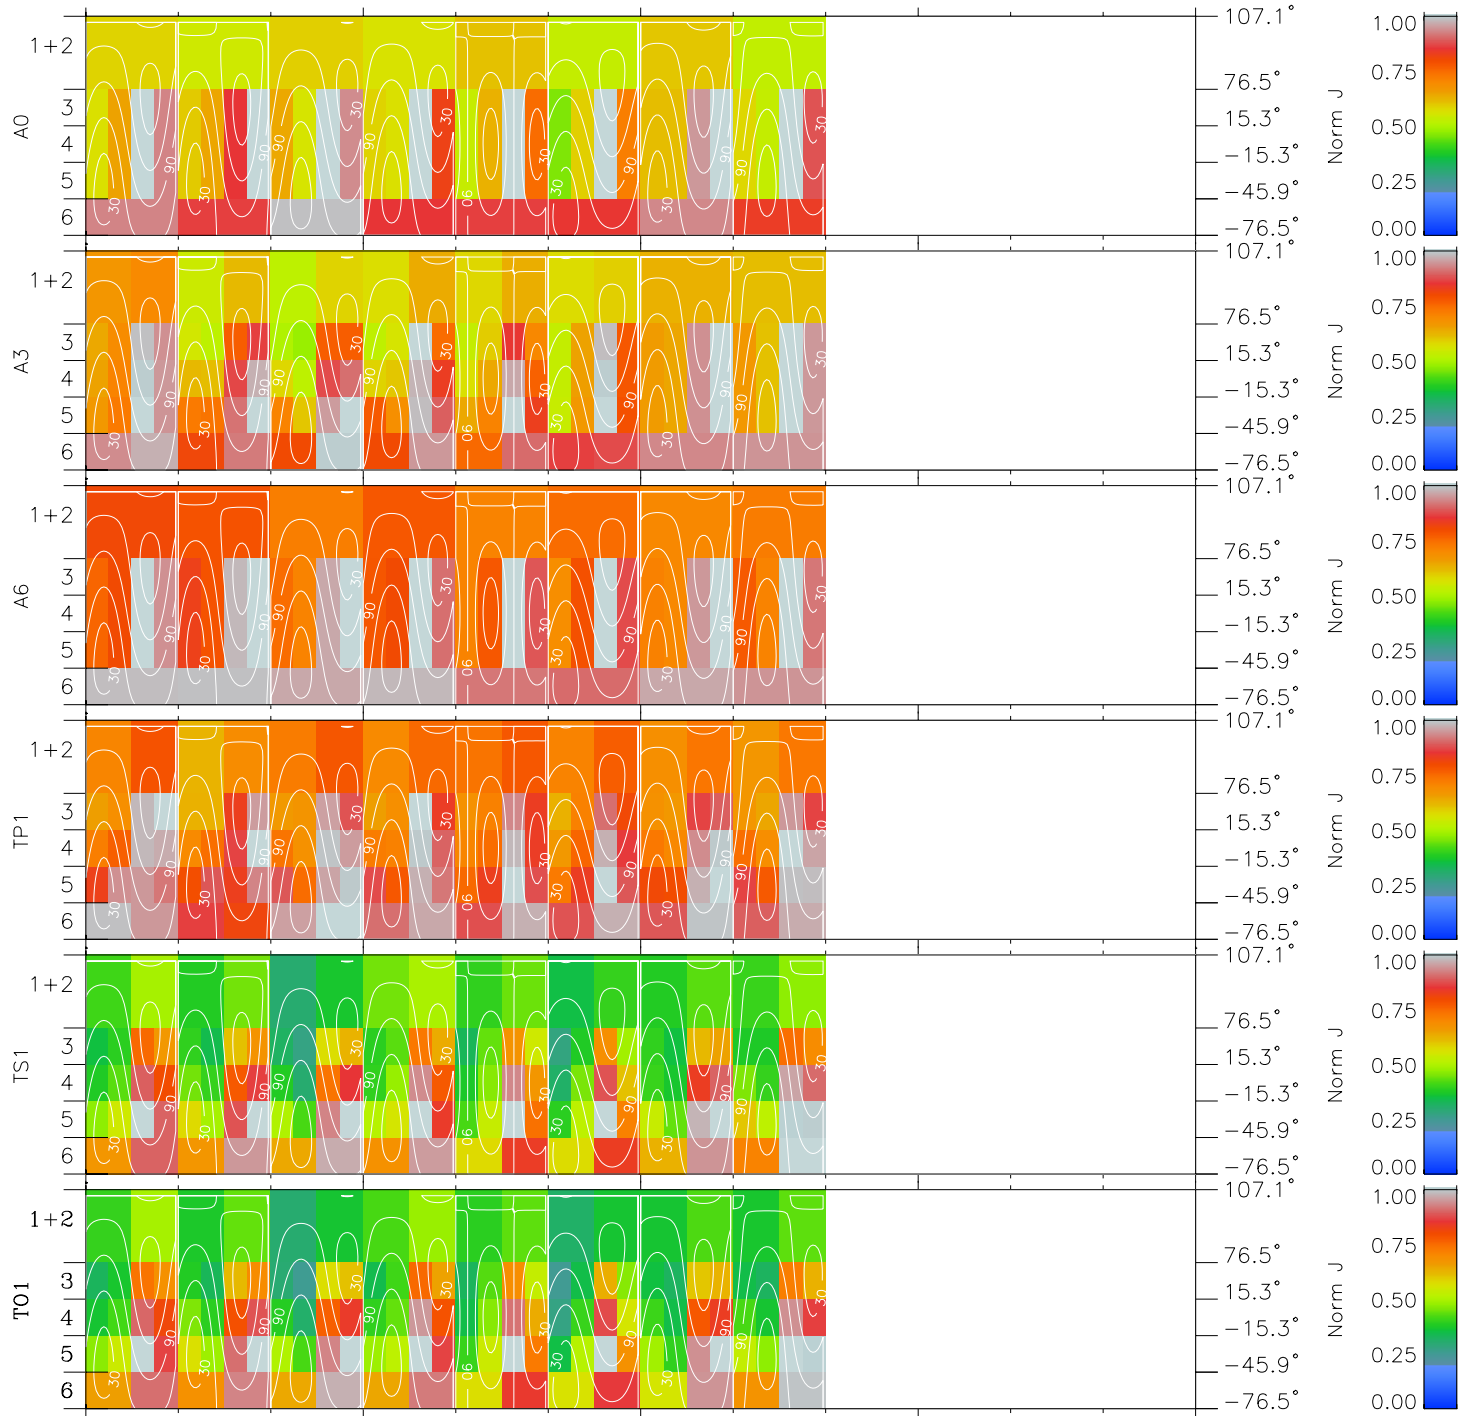

# Galileo EPD Real Time All-Sky Anisotropies 97313

Software Version: RTSKY\_NORM V 1.20  
 Data Production: 06-03-00  
 Plot Production: Sun Sep 16 08:47:17 2001  
 Color File: wondr3  
 Geofactor File: 1.1

00:00:00 1997-313	313-06	313-12	313-18	00:00:00 1997-314	X JSE(R <sub>j</sub> )	Y JSE(R <sub>j</sub> )	Z JSE(R <sub>j</sub> )
+ -15.44 20.85 -0.92	+ -18.29 21.41 -0.91	+ -21.01 21.82 -0.90	+ -23.61 22.11 -0.88	+ -26.19 22.37 -0.86			

- ◇ = Jupiter look direction
- = Corotation look direction