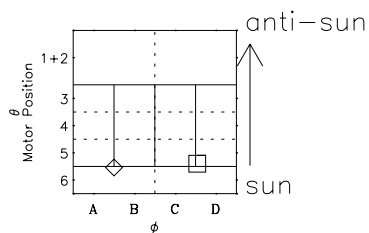

# Galileo EPD Real-Time Omni 97313

Software Version: RTLINE\_OMNI V 1.20  
Data Production: 06-03-00  
Plot Production: Sun Sep 16 08:49:15 2001

◇ = Jupiter look direction  
□ = Corotation look direction