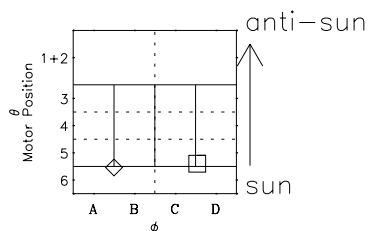

Galileo EPD Real-Time Omni 97313

Software Version: RTLINE_OMNI V 1.20
Data Production: 06-03-00
Plot Production: Sun Sep 16 08:49:14 2001

- ◇ = Jupiter look direction
- = Corotation look direction