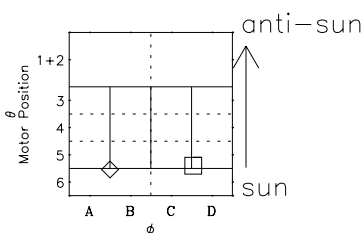

# Galileo EPD Real-Time Six-Sector 97313

Software Version: RTLINE\_R6 V 1.20  
Data Production: 06-03-00  
Plot Production: Sun Sep 16 08:49:26 2001

◇ = Jupiter look direction  
□ = Corotation look direction