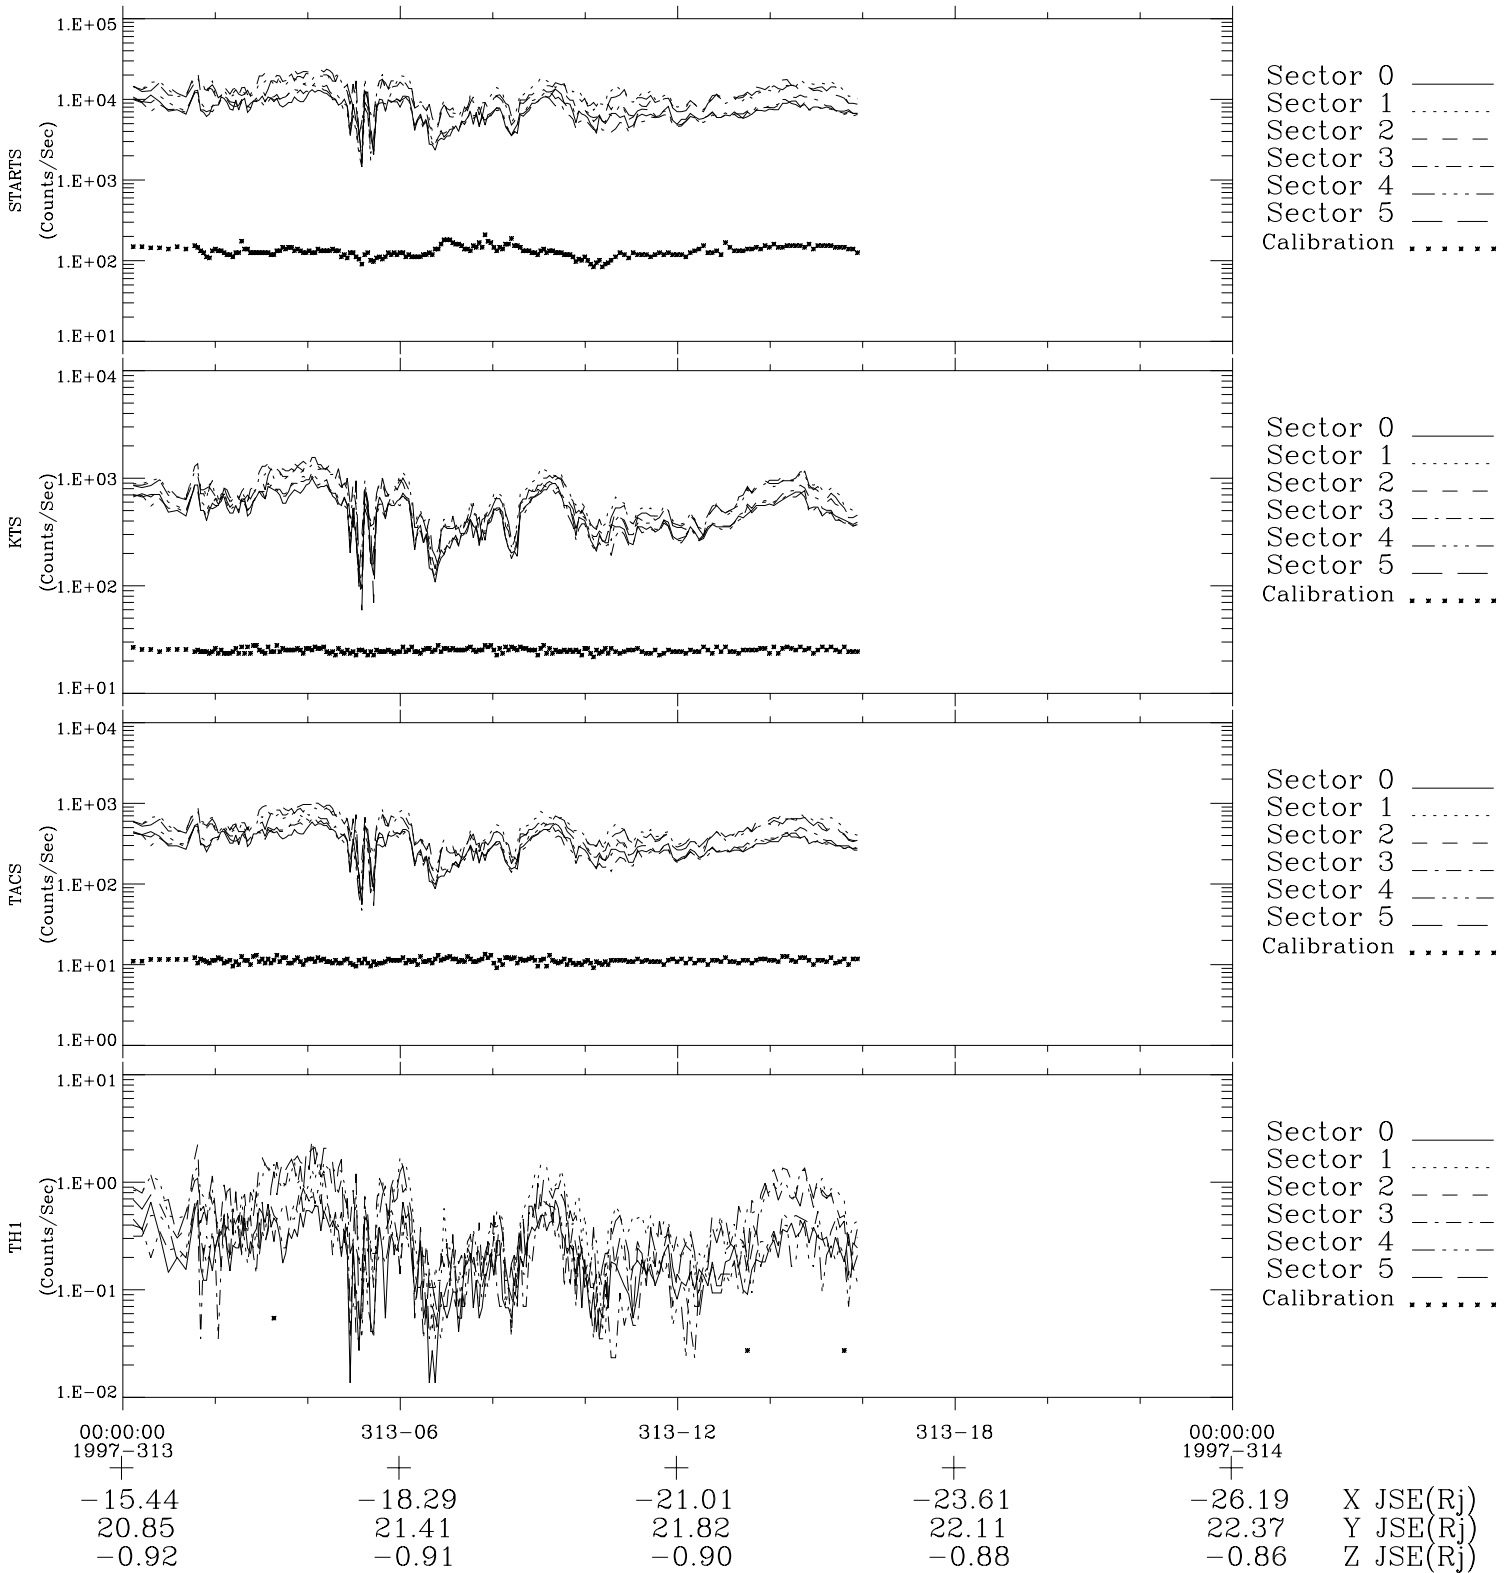

# Galileo EPD Real-Time Six-Sector 97313

Software Version: RTLINE\_R6 V 1.20  
Data Production: 06-03-00  
Plot Production: Sun Sep 16 08:49:26 2001

◇ = Jupiter look direction  
□ = Corotation look direction