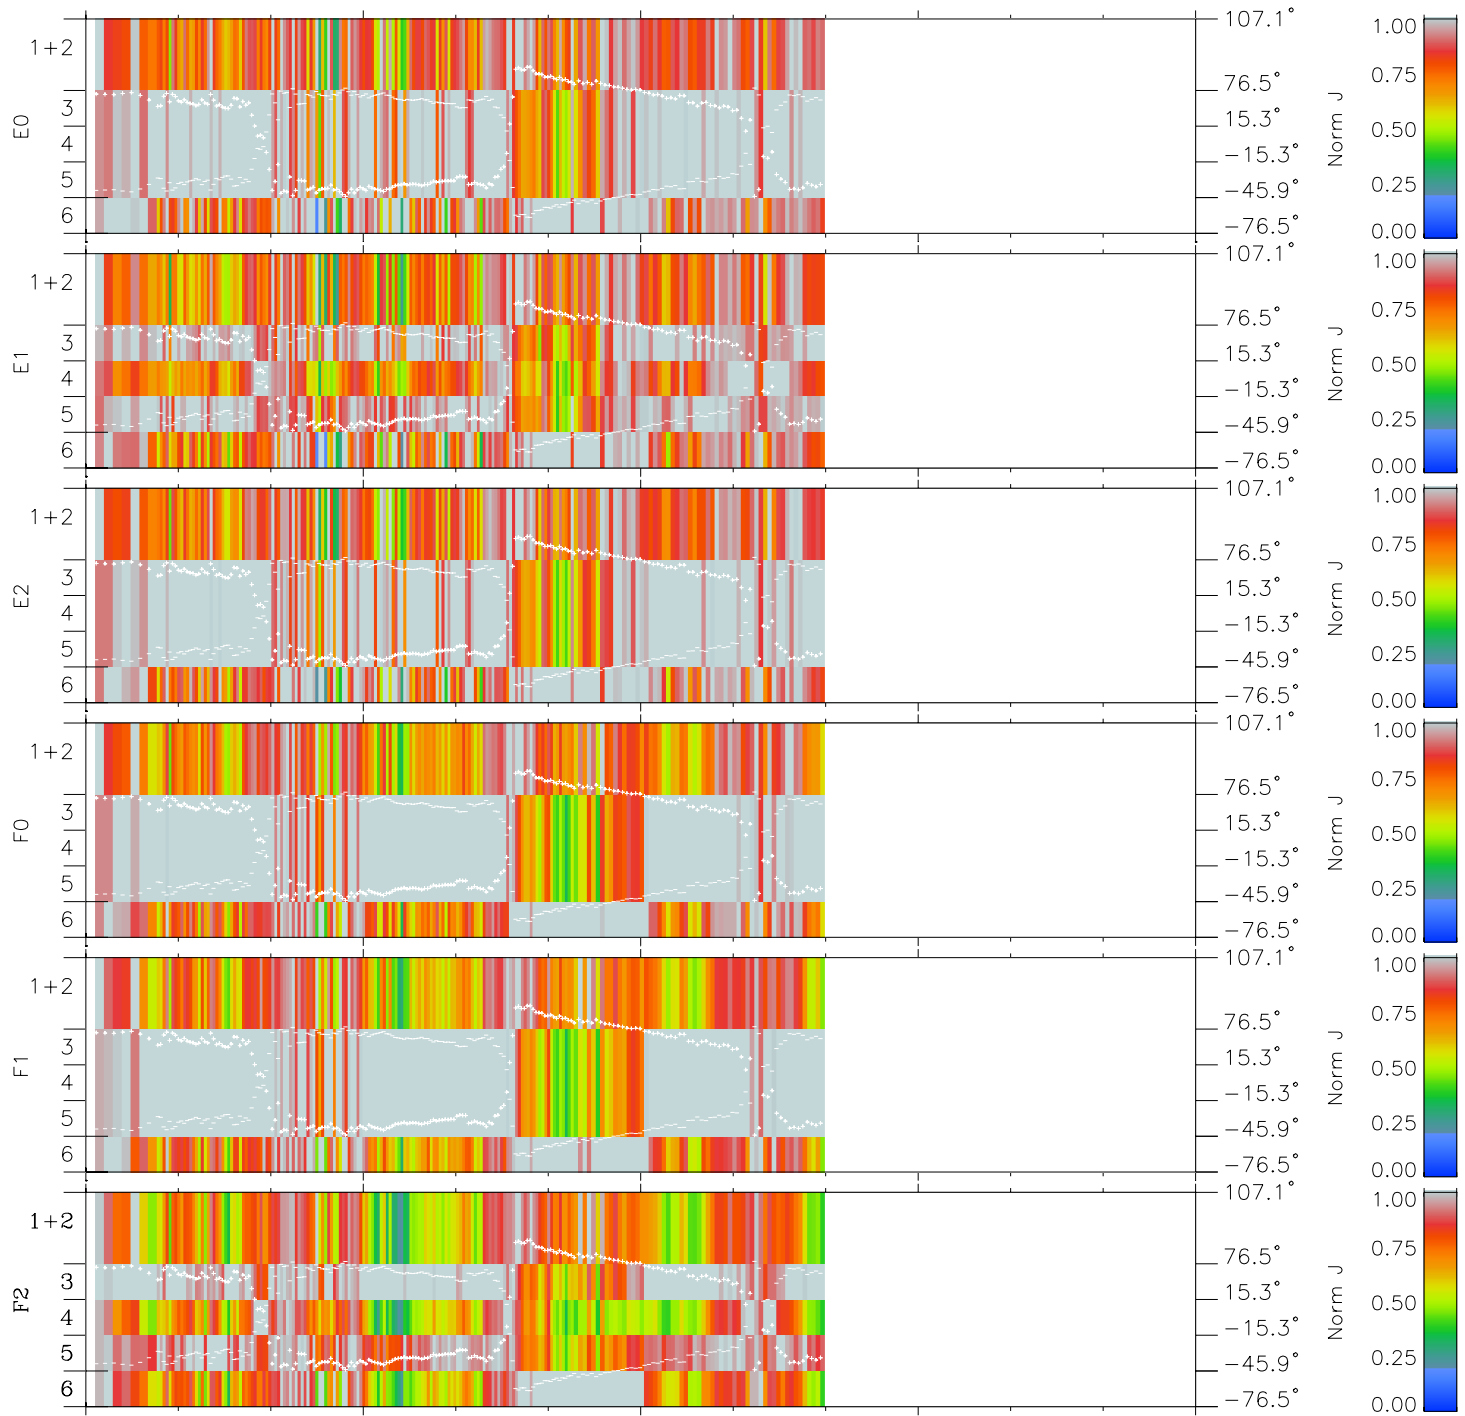

# Galileo EPD Real Elevation Anisotropies 97313

Software Version: RTELEV\_NORM V 1.20  
 Data Production: 06-03-00  
 Plot Production: Sun Sep 16 08:48:18 2001  
 Color File: wondr3  
 Geofactor File: 1.1

- ◇ = Jupiter look direction
- = Corotation look direction