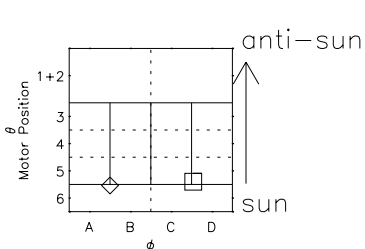

Galileo EPD Real Elevation Anisotropies 97313

Software Version: RTELEV_MEAN V 1.20
 Data Production: 06-03-00
 Plot Production: Sun Sep 16 08:47:44 2001
 Color File: wondr3
 Geofactor File: 1.1

00:00:00 1997-313	313-06	313-12	313-18	00:00:00 1997-314	
+	+	+	+	+	
-15.44	-18.29	-21.01	-23.61	-26.19	X JSE(R _j)
20.85	21.41	21.82	22.11	22.37	Y JSE(R _j)
-0.92	-0.91	-0.90	-0.88	-0.86	Z JSE(R _j)

- ◇ = Jupiter look direction
- = Corotation look direction