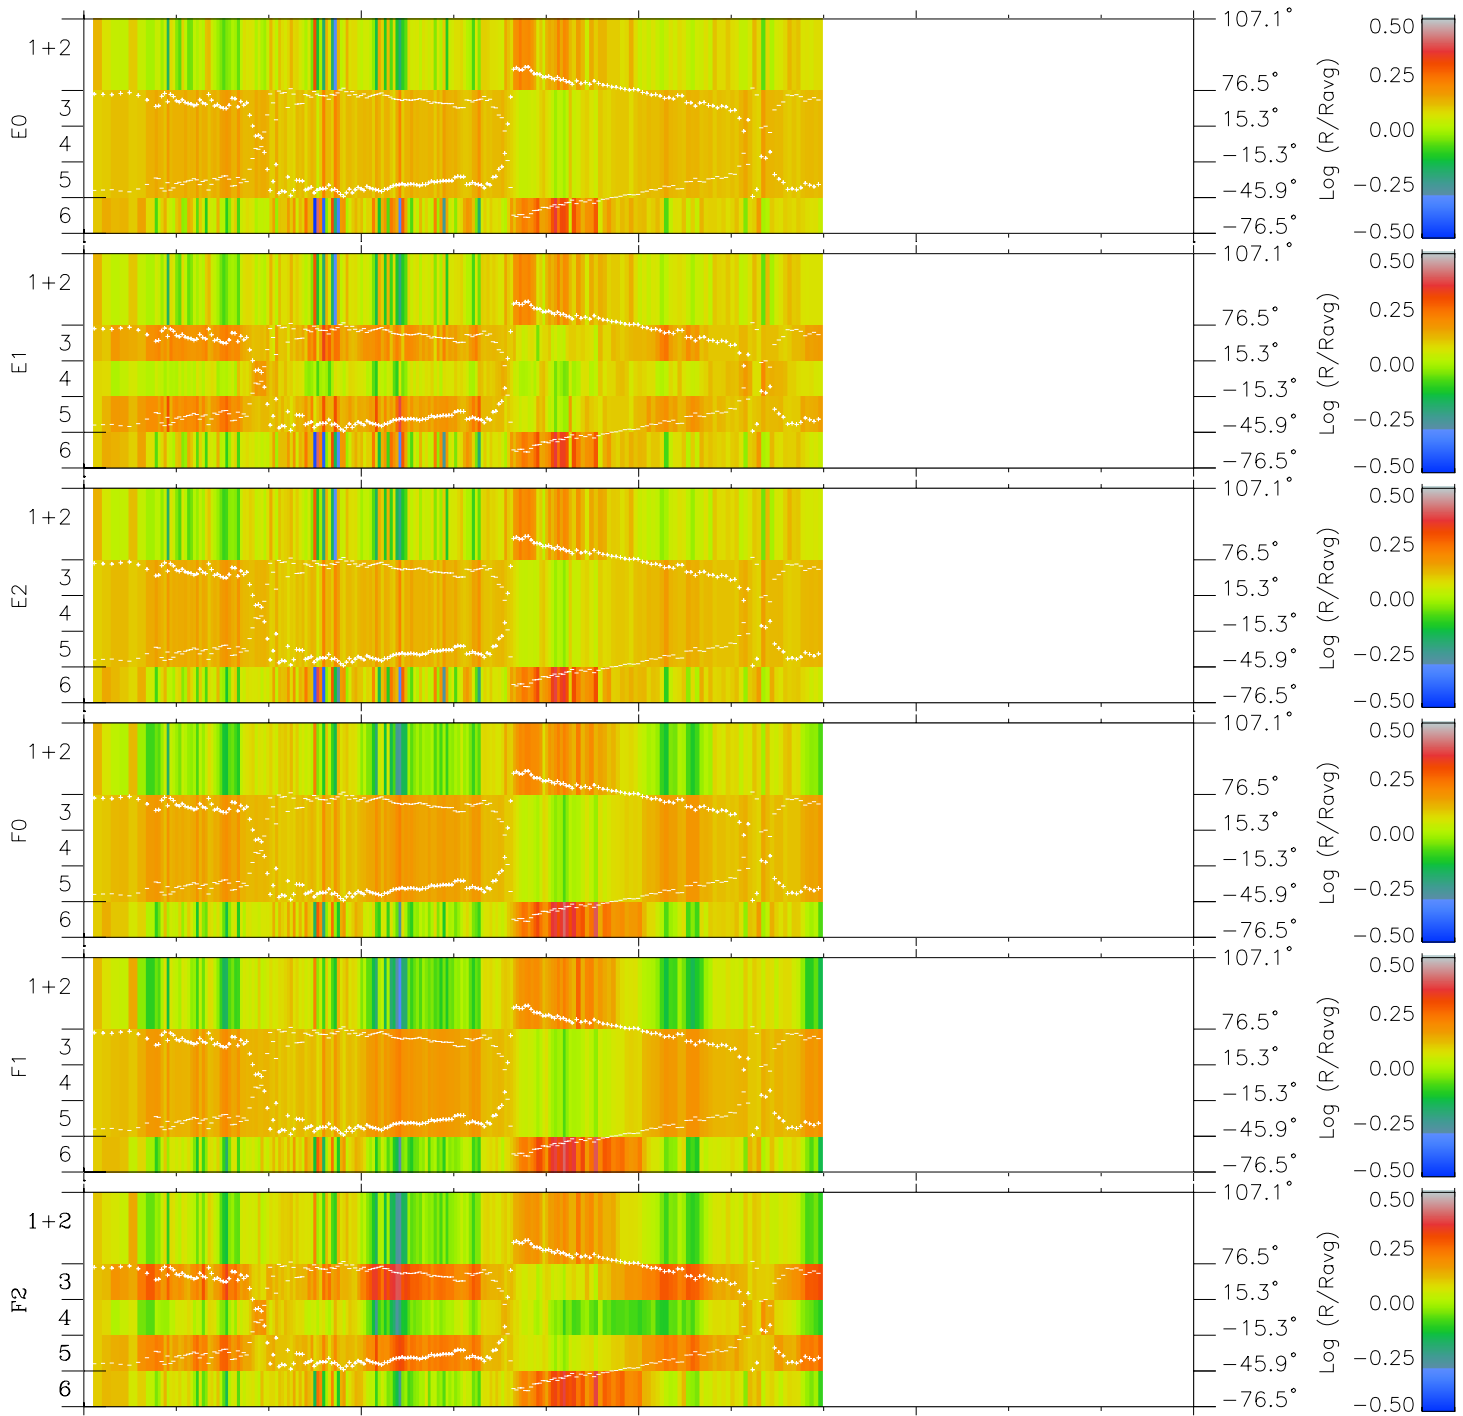

Galileo EPD Real Elevation Anisotropies 97313

Software Version: RTELEV_MEAN V 1.20
 Data Production: 06-03-00
 Plot Production: Sun Sep 16 08:47:44 2001
 Color File: wondr3
 Geofactor File: 1.1

00:00:00 1997-313	313-06	313-12	313-18	00:00:00 1997-314	
+	+	+	+	+	
-15.44	-18.29	-21.01	-23.61	-26.19	X JSE(R _j)
20.85	21.41	21.82	22.11	22.37	Y JSE(R _j)
-0.92	-0.91	-0.90	-0.88	-0.86	Z JSE(R _j)

- ◇ = Jupiter look direction
- = Corotation look direction