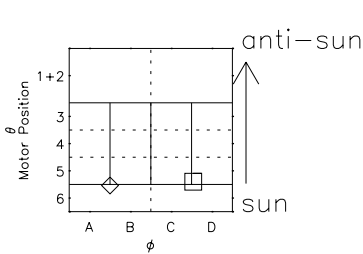

Galileo EPD Real Elevation Anisotropies 97313

Software Version: RTELEV_FLUX V 1.20
 Data Production: 06-03-00
 Plot Production: Sun Sep 16 08:48:01 2001
 Color File: wondr3
 Geofactor File: 1.1

00:00:00 1997-313	313-06	313-12	313-18	00:00:00 1997-314	
+	+	+	+	+	X JSE(R _j)
-15.44	-18.29	-21.01	-23.61	-26.19	Y JSE(R _j)
20.85	21.41	21.82	22.11	22.37	Z JSE(R _j)
-0.92	-0.91	-0.90	-0.88	-0.86	

- ◇ = Jupiter look direction
- = Corotation look direction