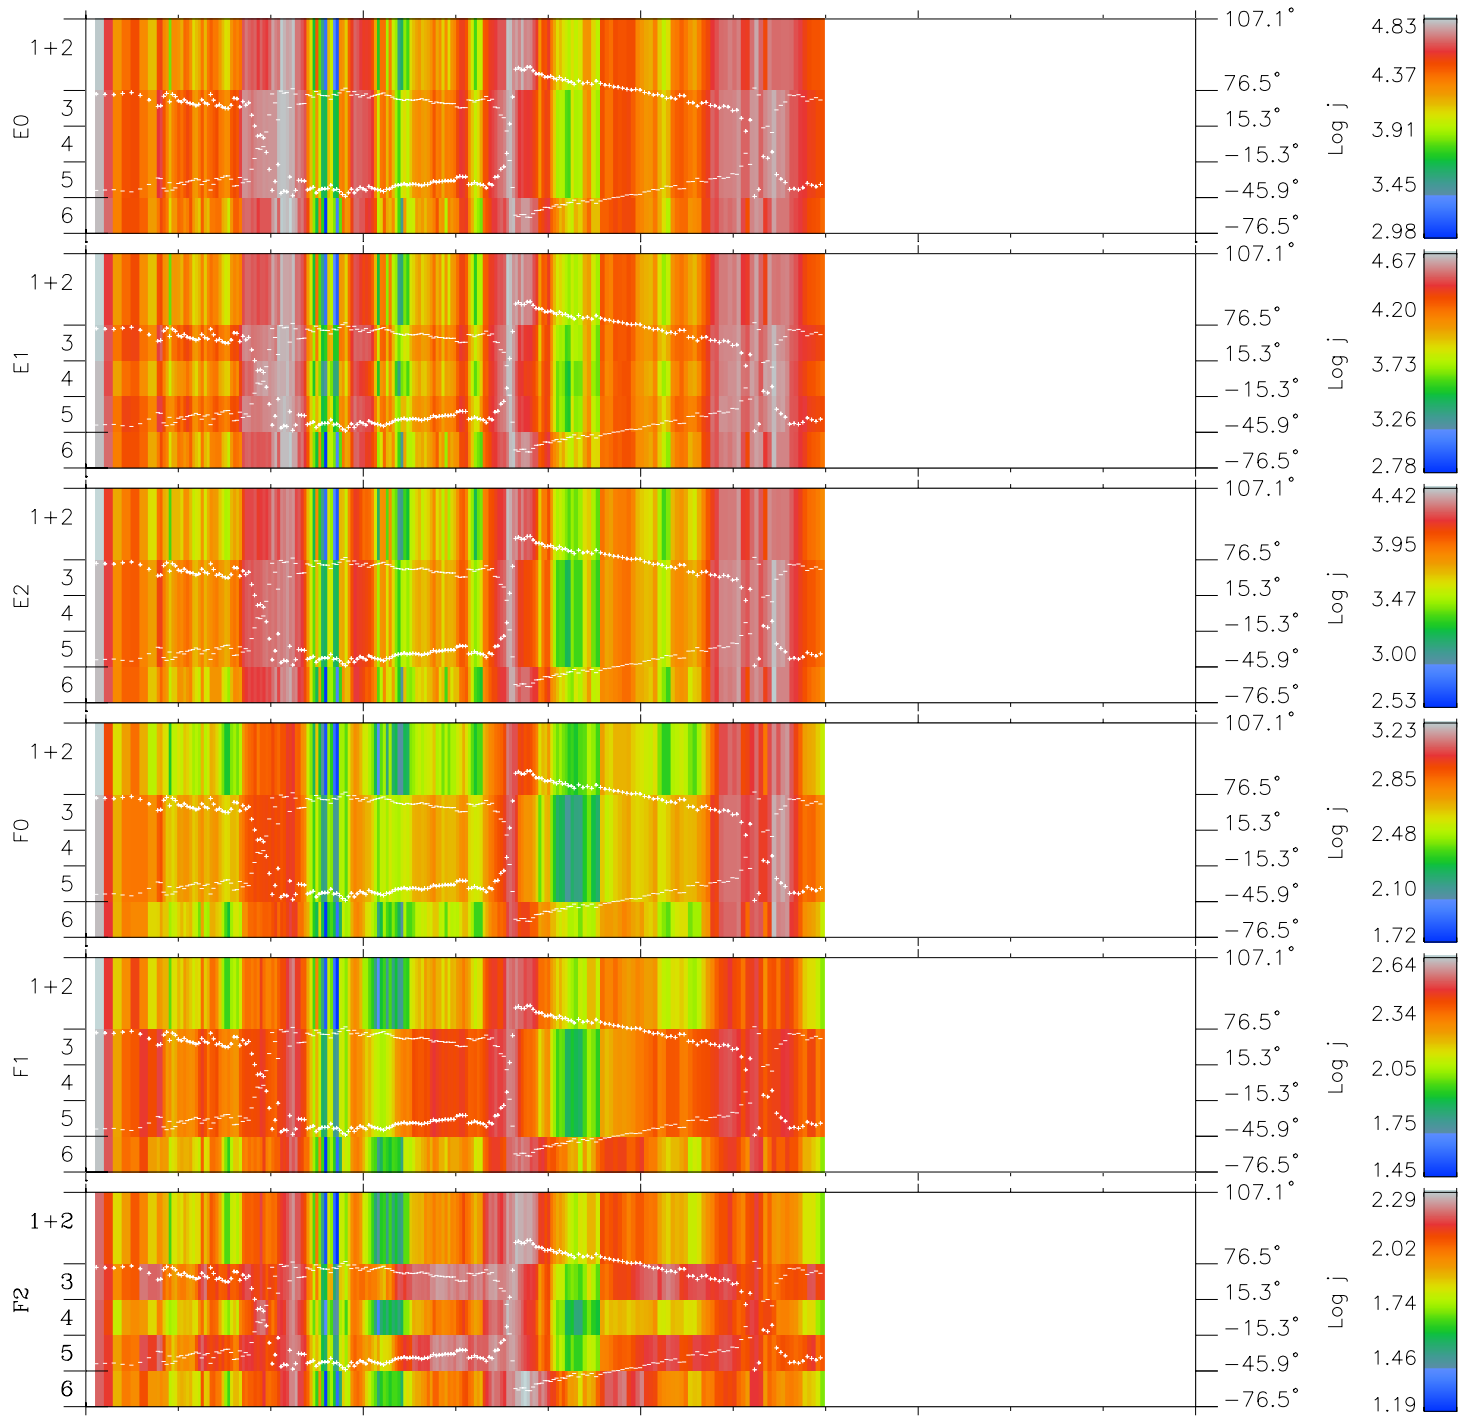

Galileo EPD Real Elevation Anisotropies 97313

Software Version: RTELEV_FLUX V 1.20
 Data Production: 06-03-00
 Plot Production: Sun Sep 16 08:48:01 2001
 Color File: wondr3
 Geofactor File: 1.1

00:00:00 1997-313	313-06	313-12	313-18	00:00:00 1997-314	
+	+	+	+	+	X JSE(R _j)
-15.44	-18.29	-21.01	-23.61	-26.19	Y JSE(R _j)
20.85	21.41	21.82	22.11	22.37	Z JSE(R _j)
-0.92	-0.91	-0.90	-0.88	-0.86	

- ◇ = Jupiter look direction
- = Corotation look direction