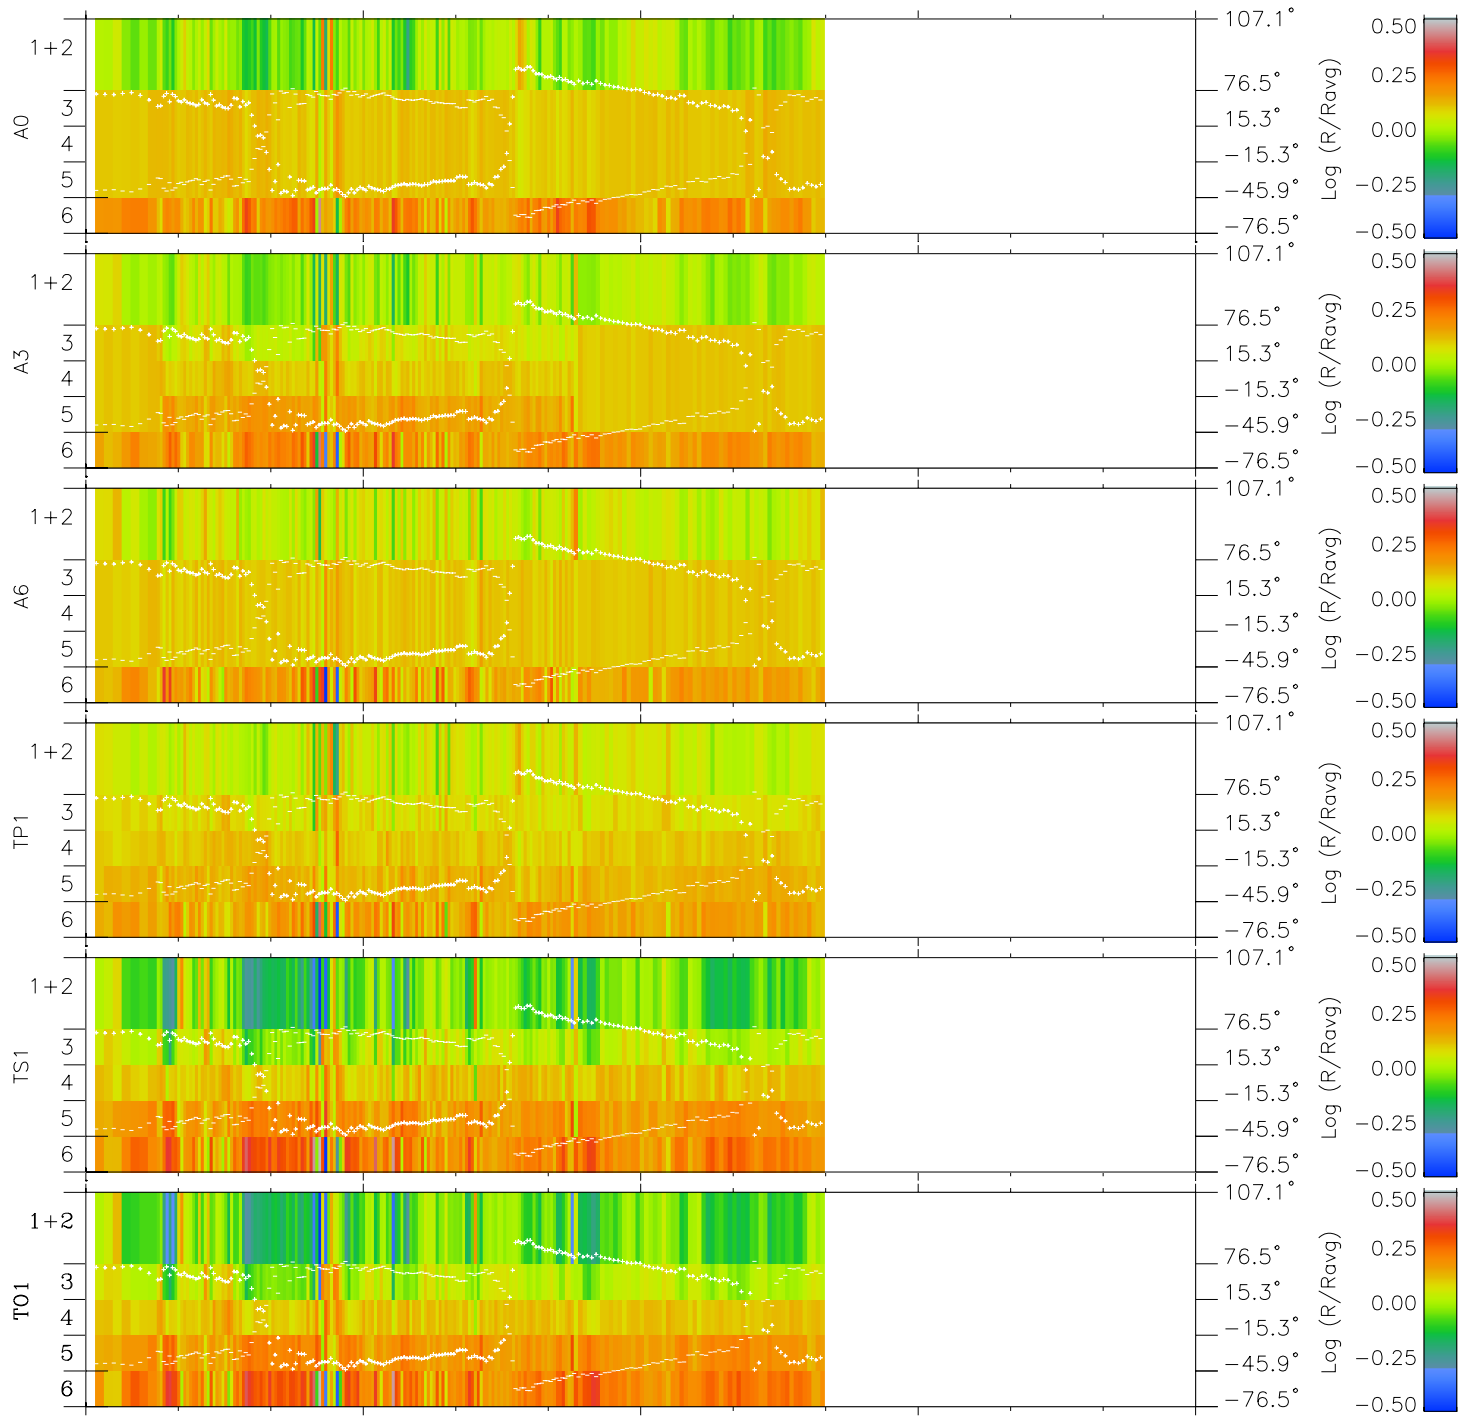

Galileo EPD Real Elevation Anisotropies 97313

Software Version: RTELEV_MEAN V 1.20
 Data Production: 06-03-00
 Plot Production: Sun Sep 16 08:47:36 2001
 Color File: wondr3
 Geofactor File: 1.1

00:00:00 1997-313	313-06	313-12	313-18	00:00:00 1997-314	
+	+	+	+	+	
-15.44	-18.29	-21.01	-23.61	-26.19	X JSE(R _j)
20.85	21.41	21.82	22.11	22.37	Y JSE(R _j)
-0.92	-0.91	-0.90	-0.88	-0.86	Z JSE(R _j)

- ◇ = Jupiter look direction
- = Corotation look direction