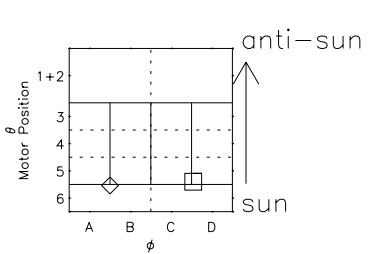

# Galileo EPD Real Elevation Anisotropies 97313

Software Version: RTELEV\_FLUX V 1.20  
Data Production: 06-03-00  
Plot Production: Sun Sep 16 08:47:52 2001  
Color File: wondr3  
Geofactor File: 1.1

00:00:00 1997-313	313-06	313-12	313-18	00:00:00 1997-314	
+	+	+	+	+	
-15.44	-18.29	-21.01	-23.61	-26.19	X JSE(R <sub>j</sub> )
20.85	21.41	21.82	22.11	22.37	Y JSE(R <sub>j</sub> )
-0.92	-0.91	-0.90	-0.88	-0.86	Z JSE(R <sub>j</sub> )

- ◇ = Jupiter look direction
- = Corotation look direction