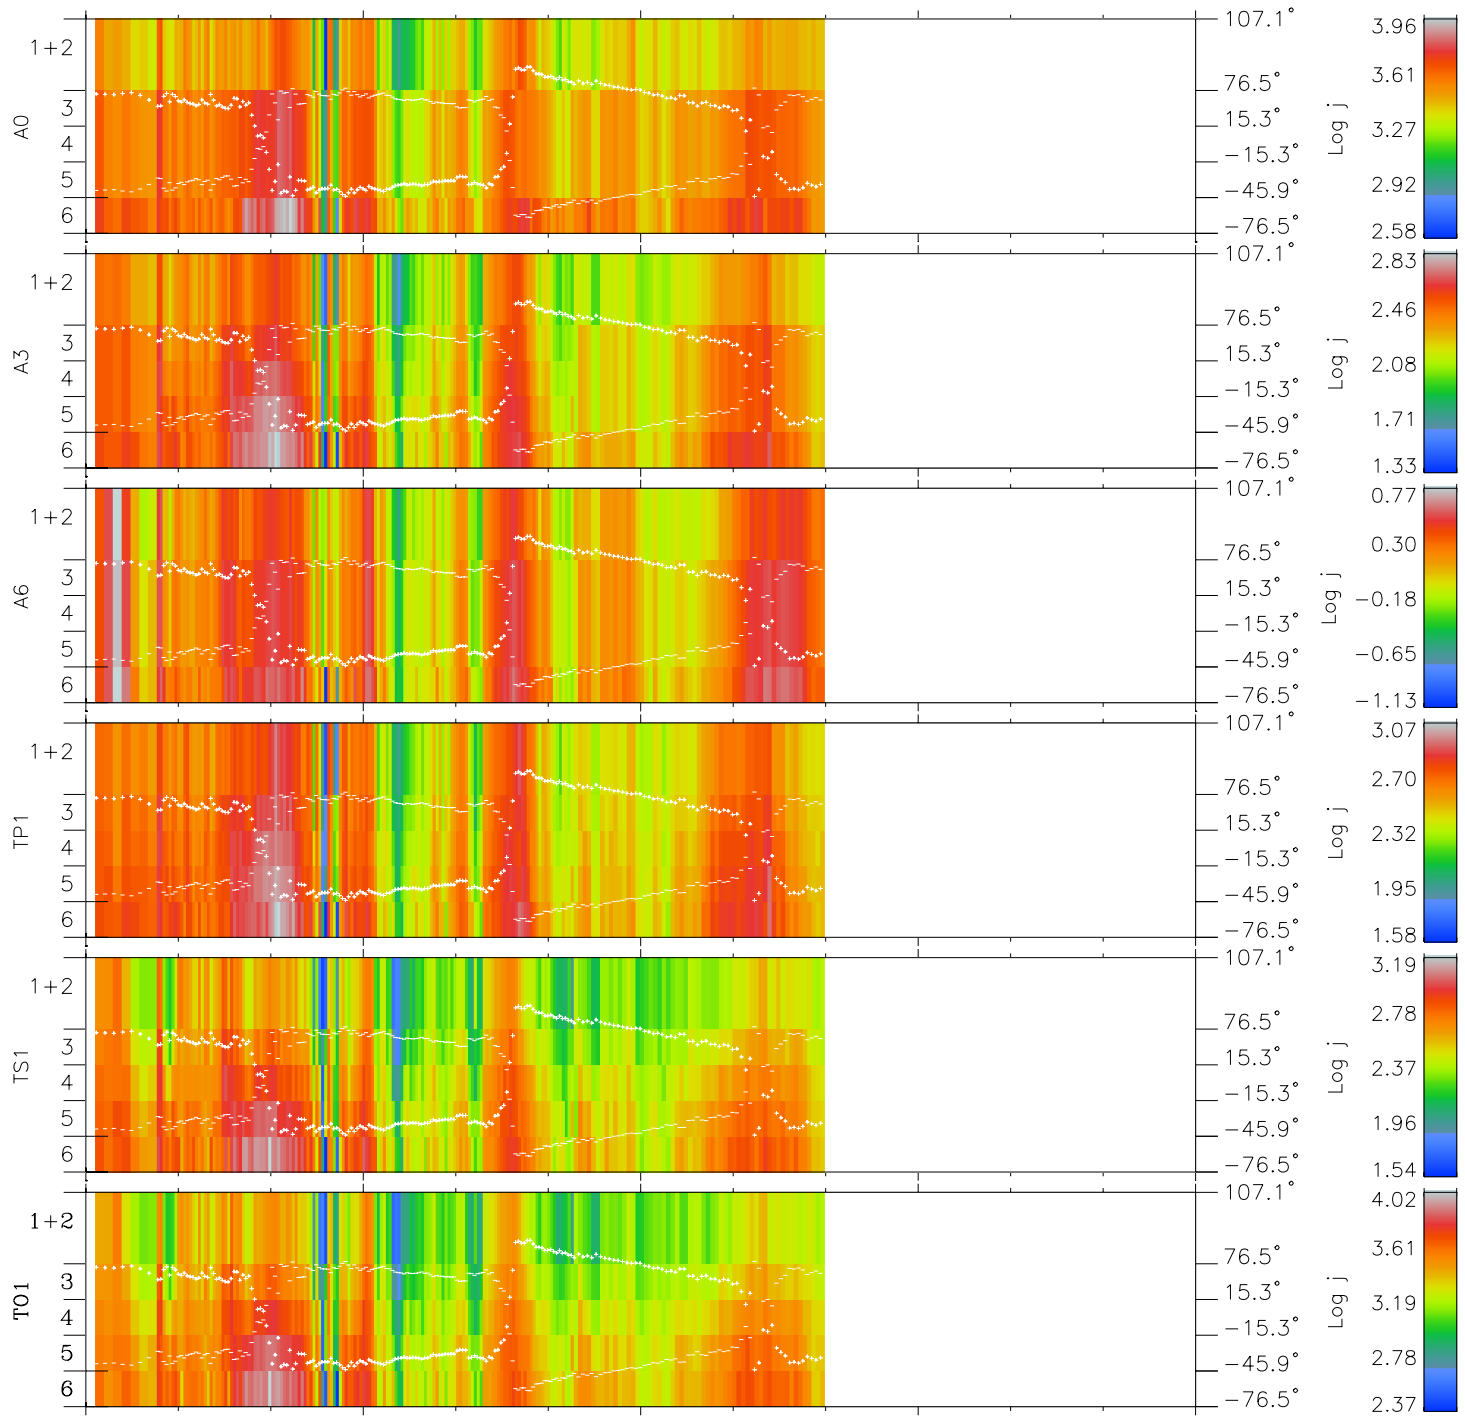

# Galileo EPD Real Elevation Anisotropies 97313

Software Version: RTELEV\_FLUX V 1.20  
Data Production: 06-03-00  
Plot Production: Sun Sep 16 08:47:52 2001  
Color File: wondr3  
Geofactor File: 1.1

00:00:00 1997-313	313-06	313-12	313-18	00:00:00 1997-314	
+	+	+	+	+	
-15.44	-18.29	-21.01	-23.61	-26.19	X JSE(R <sub>j</sub> )
20.85	21.41	21.82	22.11	22.37	Y JSE(R <sub>j</sub> )
-0.92	-0.91	-0.90	-0.88	-0.86	Z JSE(R <sub>j</sub> )

- ◇ = Jupiter look direction
- = Corotation look direction