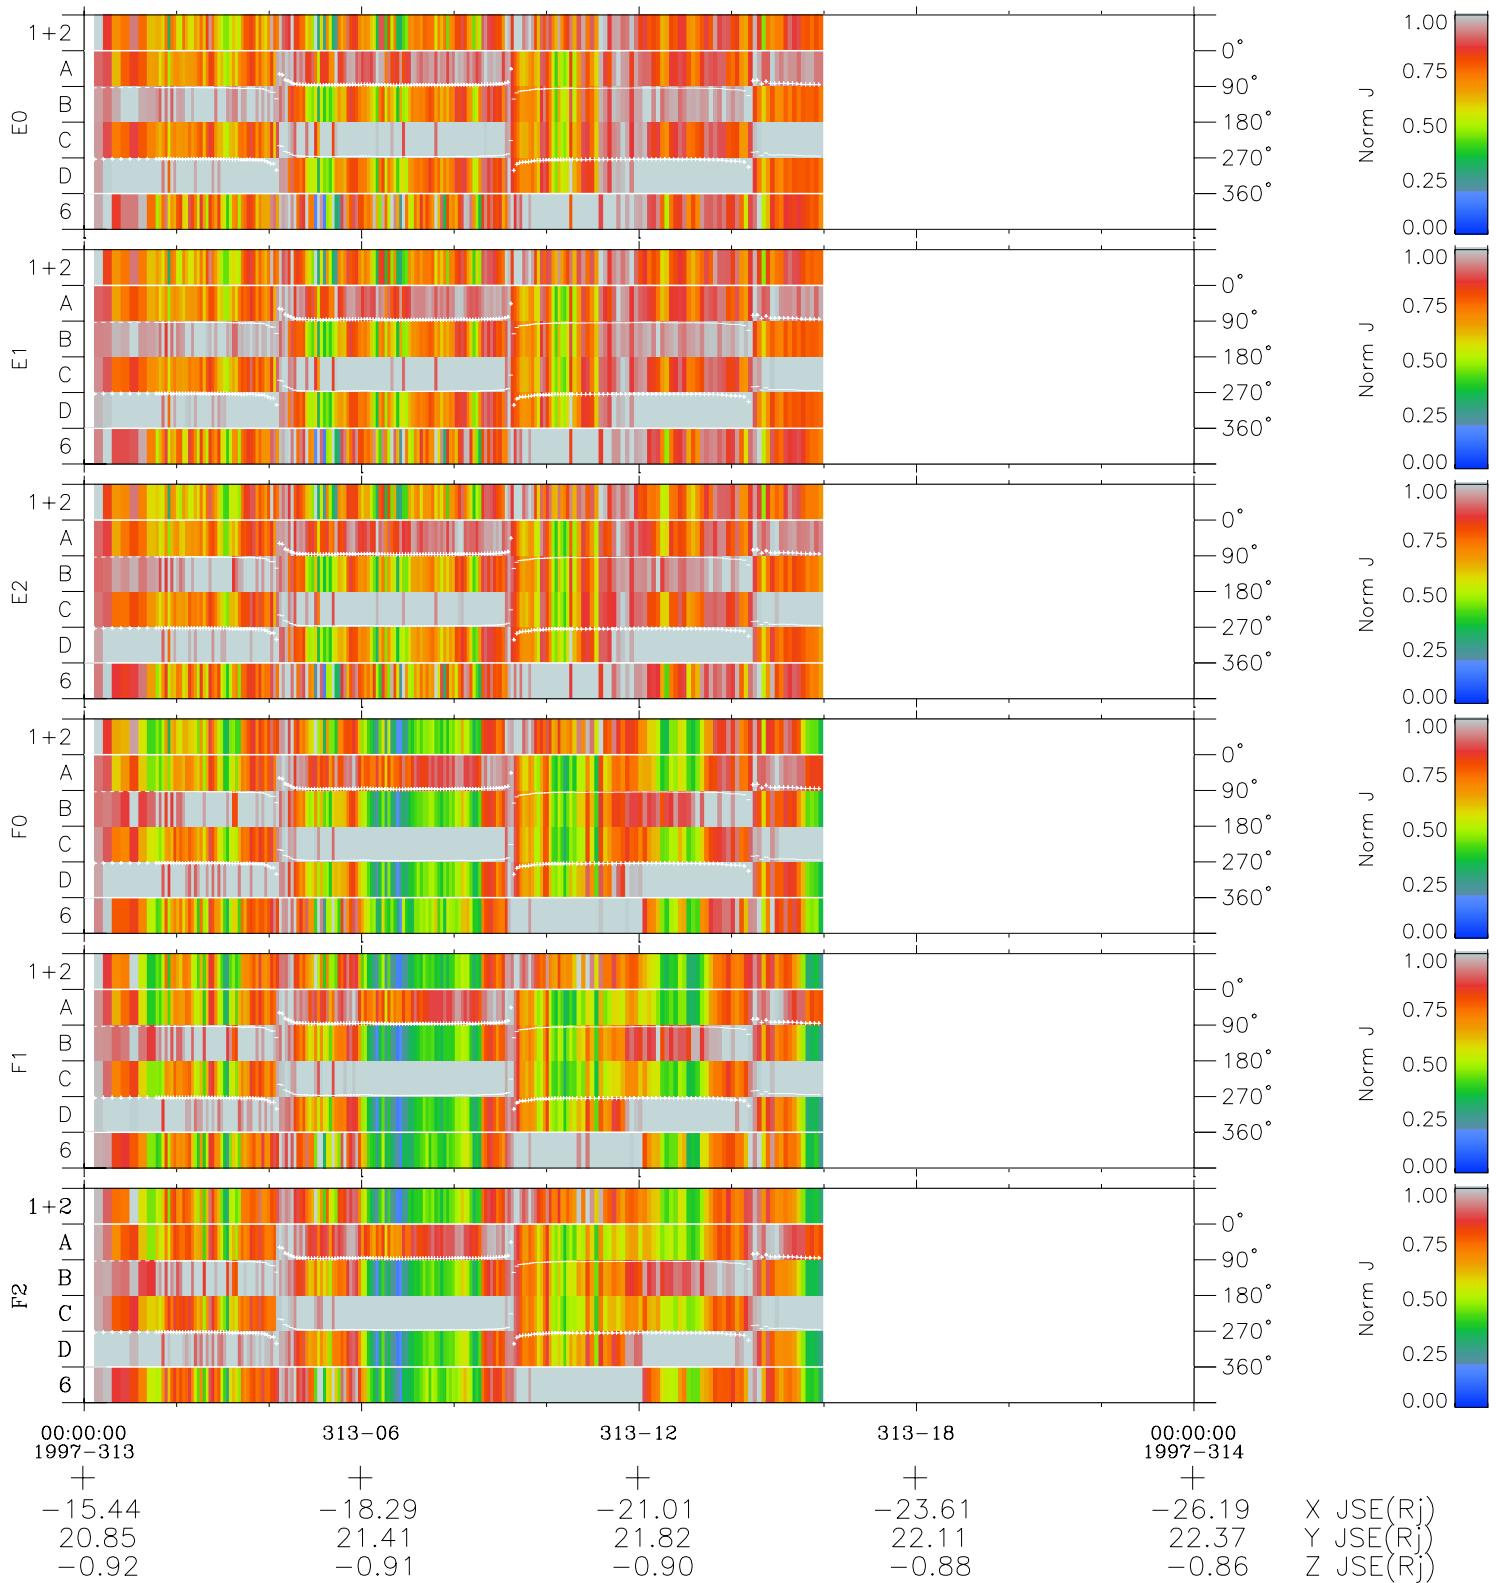

Galileo EPD Real Time Azimuth Anisotropies 97313

Software Version: RTAZIM_NORM V 1.20
 Data Production: 06-03-00
 Plot Production: Sun Sep 16 08:49:06 2001
 Color File: wondr3
 Geofactor File: 1.1

- ◇ = Jupiter look direction
- = Corotation look direction