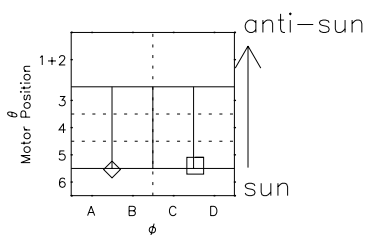

Galileo EPD Real Time Azimuth Anisotropies 97313

Software Version: RTAZIM_NORM V 1.20
 Data Production: 06-03-00
 Plot Production: Sun Sep 16 08:49:06 2001
 Color File: wondr3
 Geofactor File: 1.1

- ◇ = Jupiter look direction
- = Corotation look direction