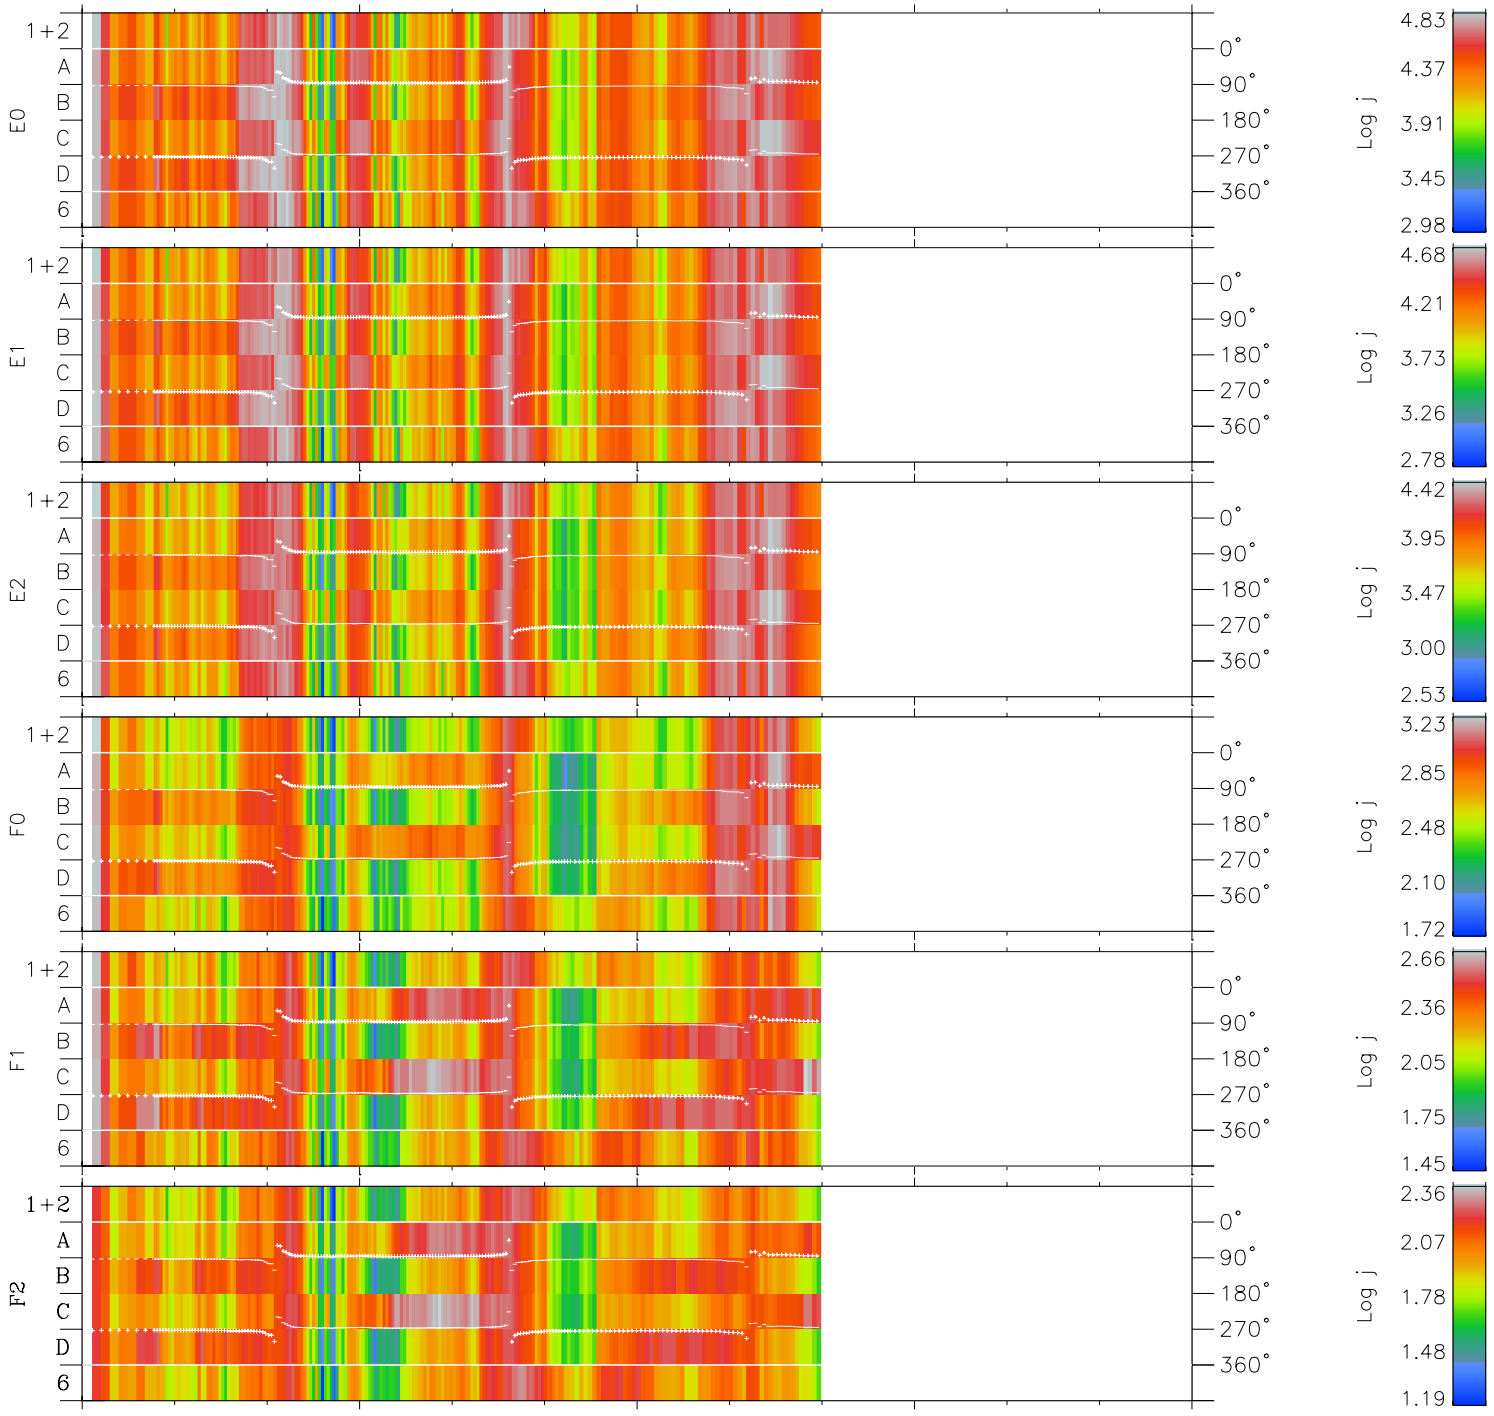

Galileo EPD Real Time Azimuth Anisotropies 97313

Software Version: RTAZIM_FLUX V 1.20
 Data Production: 06-03-00
 Plot Production: Sun Sep 16 08:48:50 2001
 Color File: wondr3
 Geofactor File: 1.1

00:00:00 1997-313	313-06	313-12	313-18	00:00:00 1997-314	
+	+	+	+	+	X JSE(R _j)
-15.44	-18.29	-21.01	-23.61	-26.19	Y JSE(R _j)
20.85	21.41	21.82	22.11	22.37	Z JSE(R _j)
-0.92	-0.91	-0.90	-0.88	-0.86	

◇ = Jupiter look direction
 □ = Corotation look direction