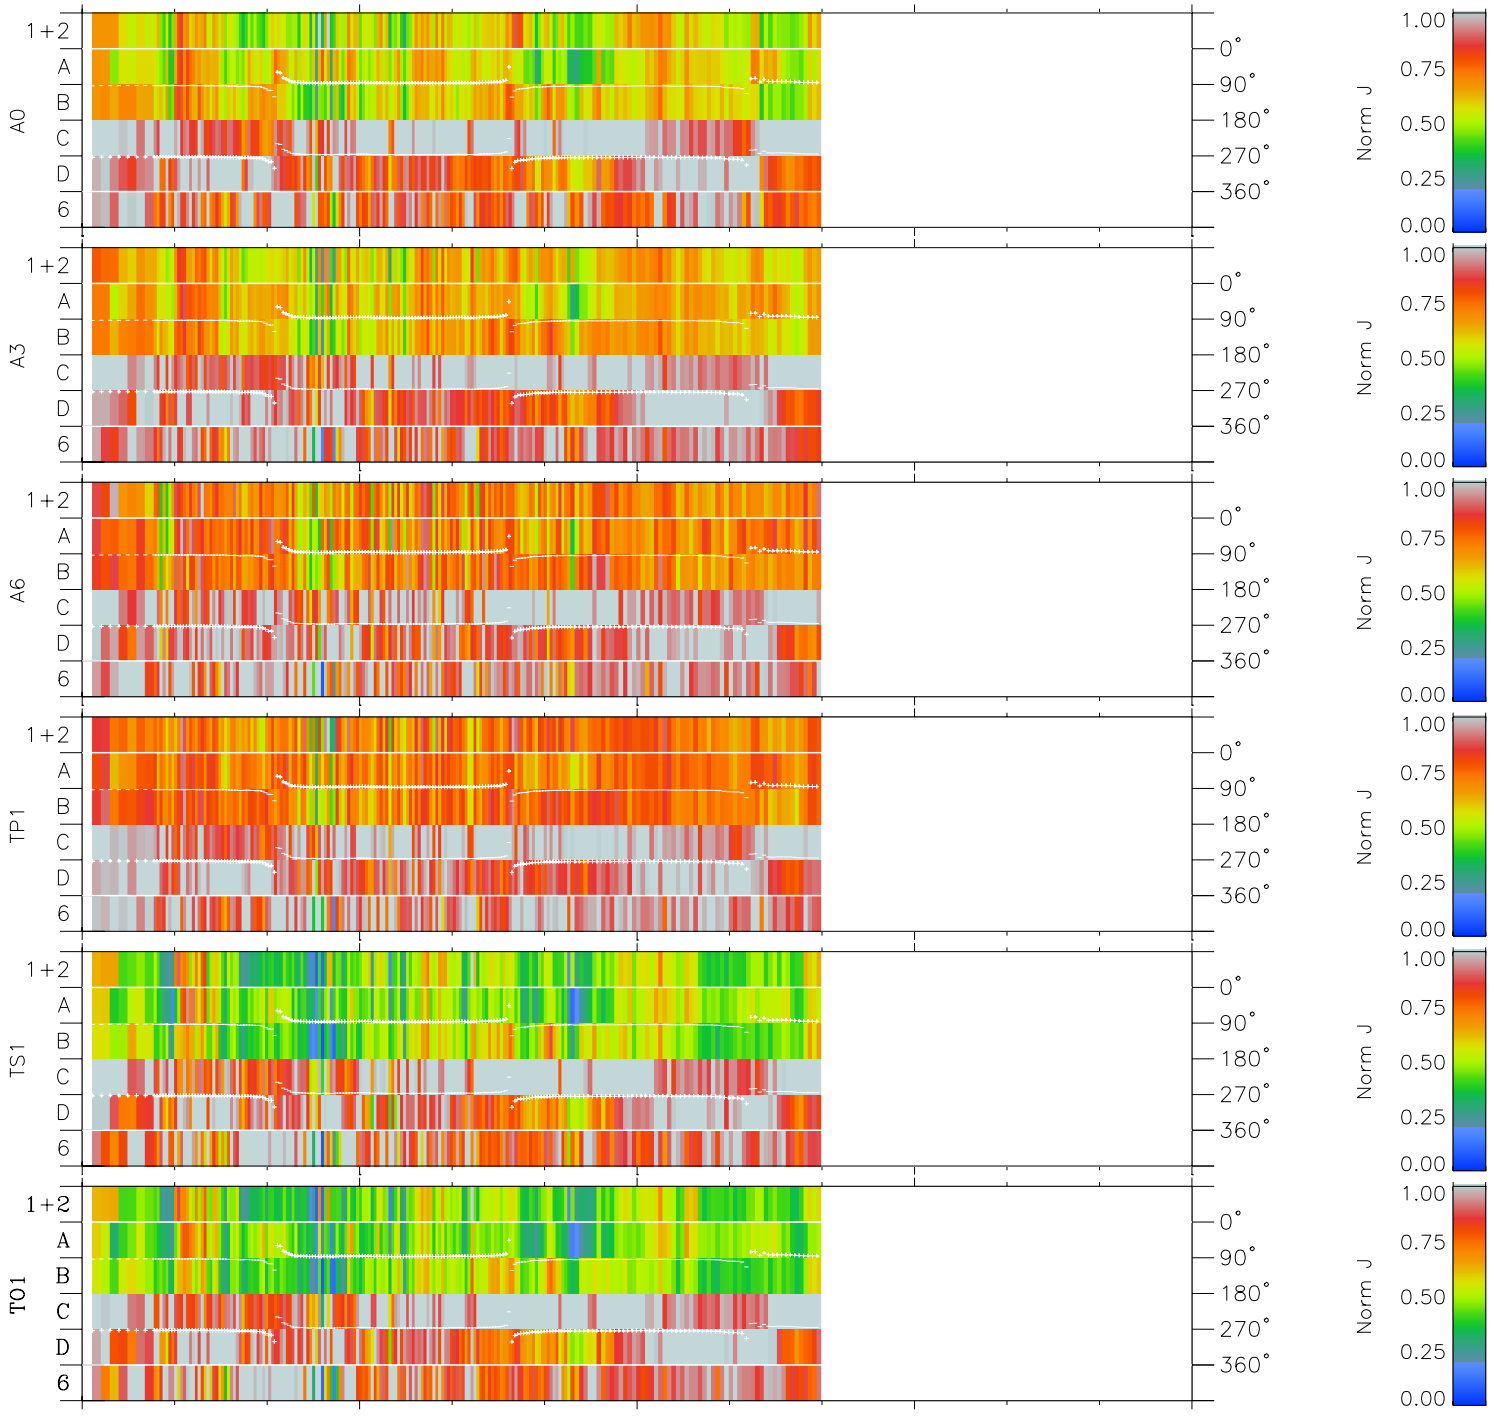

# Galileo EPD Real Time Azimuth Anisotropies 97313

Software Version: RTAZIM\_NORM V 1.20  
 Data Production: 06-03-00  
 Plot Production: Sun Sep 16 08:48:58 2001  
 Color File: wondr3  
 Geofactor File: 1.1

00:00:00 1997-313	313-06	313-12	313-18	00:00:00 1997-314	
+	+	+	+	+	X JSE(R <sub>j</sub> )
-15.44	-18.29	-21.01	-23.61	-26.19	Y JSE(R <sub>j</sub> )
20.85	21.41	21.82	22.11	22.37	Z JSE(R <sub>j</sub> )
-0.92	-0.91	-0.90	-0.88	-0.86	

- ◇ = Jupiter look direction
- = Corotation look direction