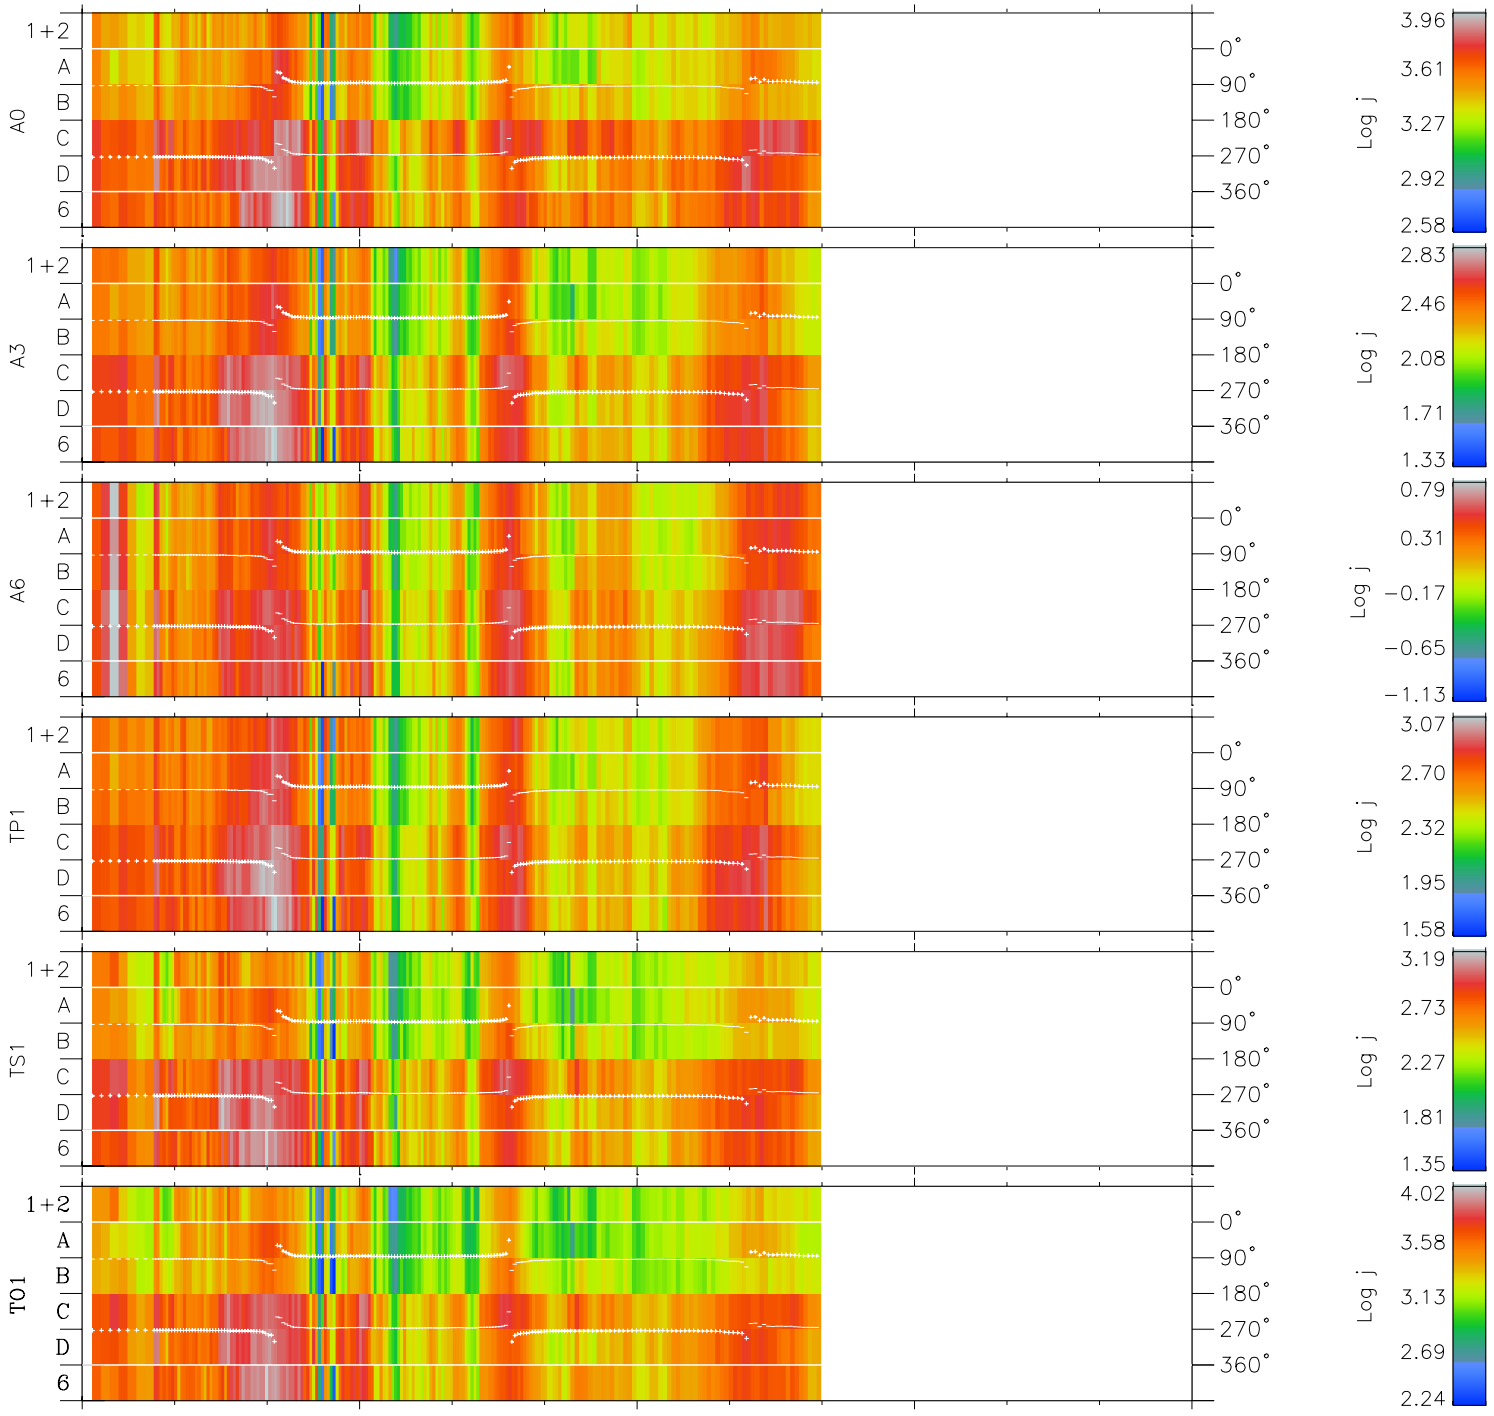

Galileo EPD Real Time Azimuth Anisotropies 97313

Software Version: RTAZIM_FLUX V 1.20
 Data Production: 06-03-00
 Plot Production: Sun Sep 16 08:48:42 2001
 Color File: wondr3
 Geofactor File: 1.1

00:00:00 1997-313	313-06	313-12	313-18	00:00:00 1997-314	
+	+	+	+	+	X JSE(R _j)
-15.44	-18.29	-21.01	-23.61	-26.19	Y JSE(R _j)
20.85	21.41	21.82	22.11	22.37	Z JSE(R _j)
-0.92	-0.91	-0.90	-0.88	-0.86	

◇ = Jupiter look direction
 □ = Corotation look direction