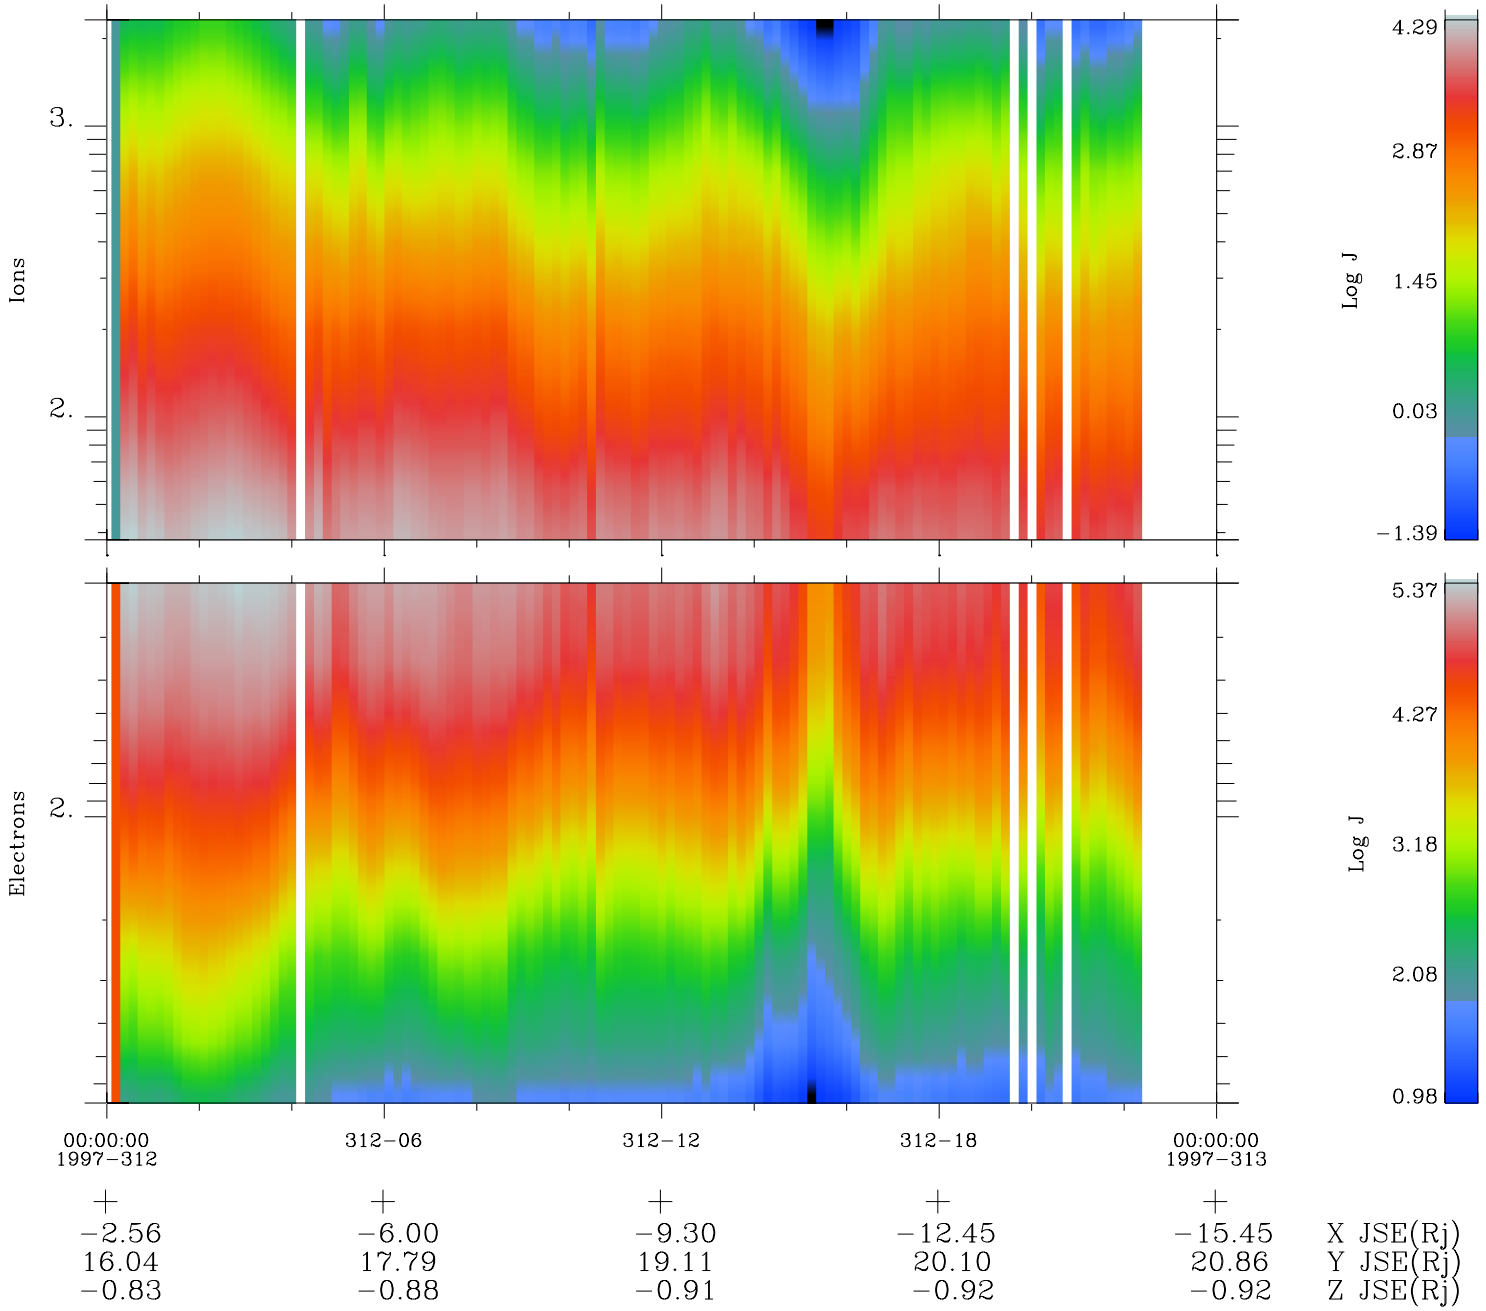

Galileo EPD Real Time Omni Spectrum 97312

Software Version: RTSPEC_OMNI V 1.20
 Data Production: 06-03-00
 Plot Production: Sun Sep 16 08:38:14 2001
 Color File: wondr3
 Geofactor File: 1.1

◇ = Jupiter look direction
 □ = Corotation look direction