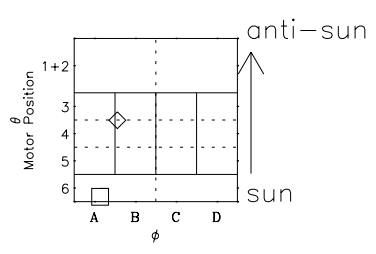

Galileo EPD Real Time Omni Spectrum 97312

Software Version: RTSPEC_OMNI V 1.20
 Data Production: 06-03-00
 Plot Production: Sun Sep 16 08:38:14 2001
 Color File: wondr3
 Geofactor File: 1.1

◇ = Jupiter look direction
 □ = Corotation look direction