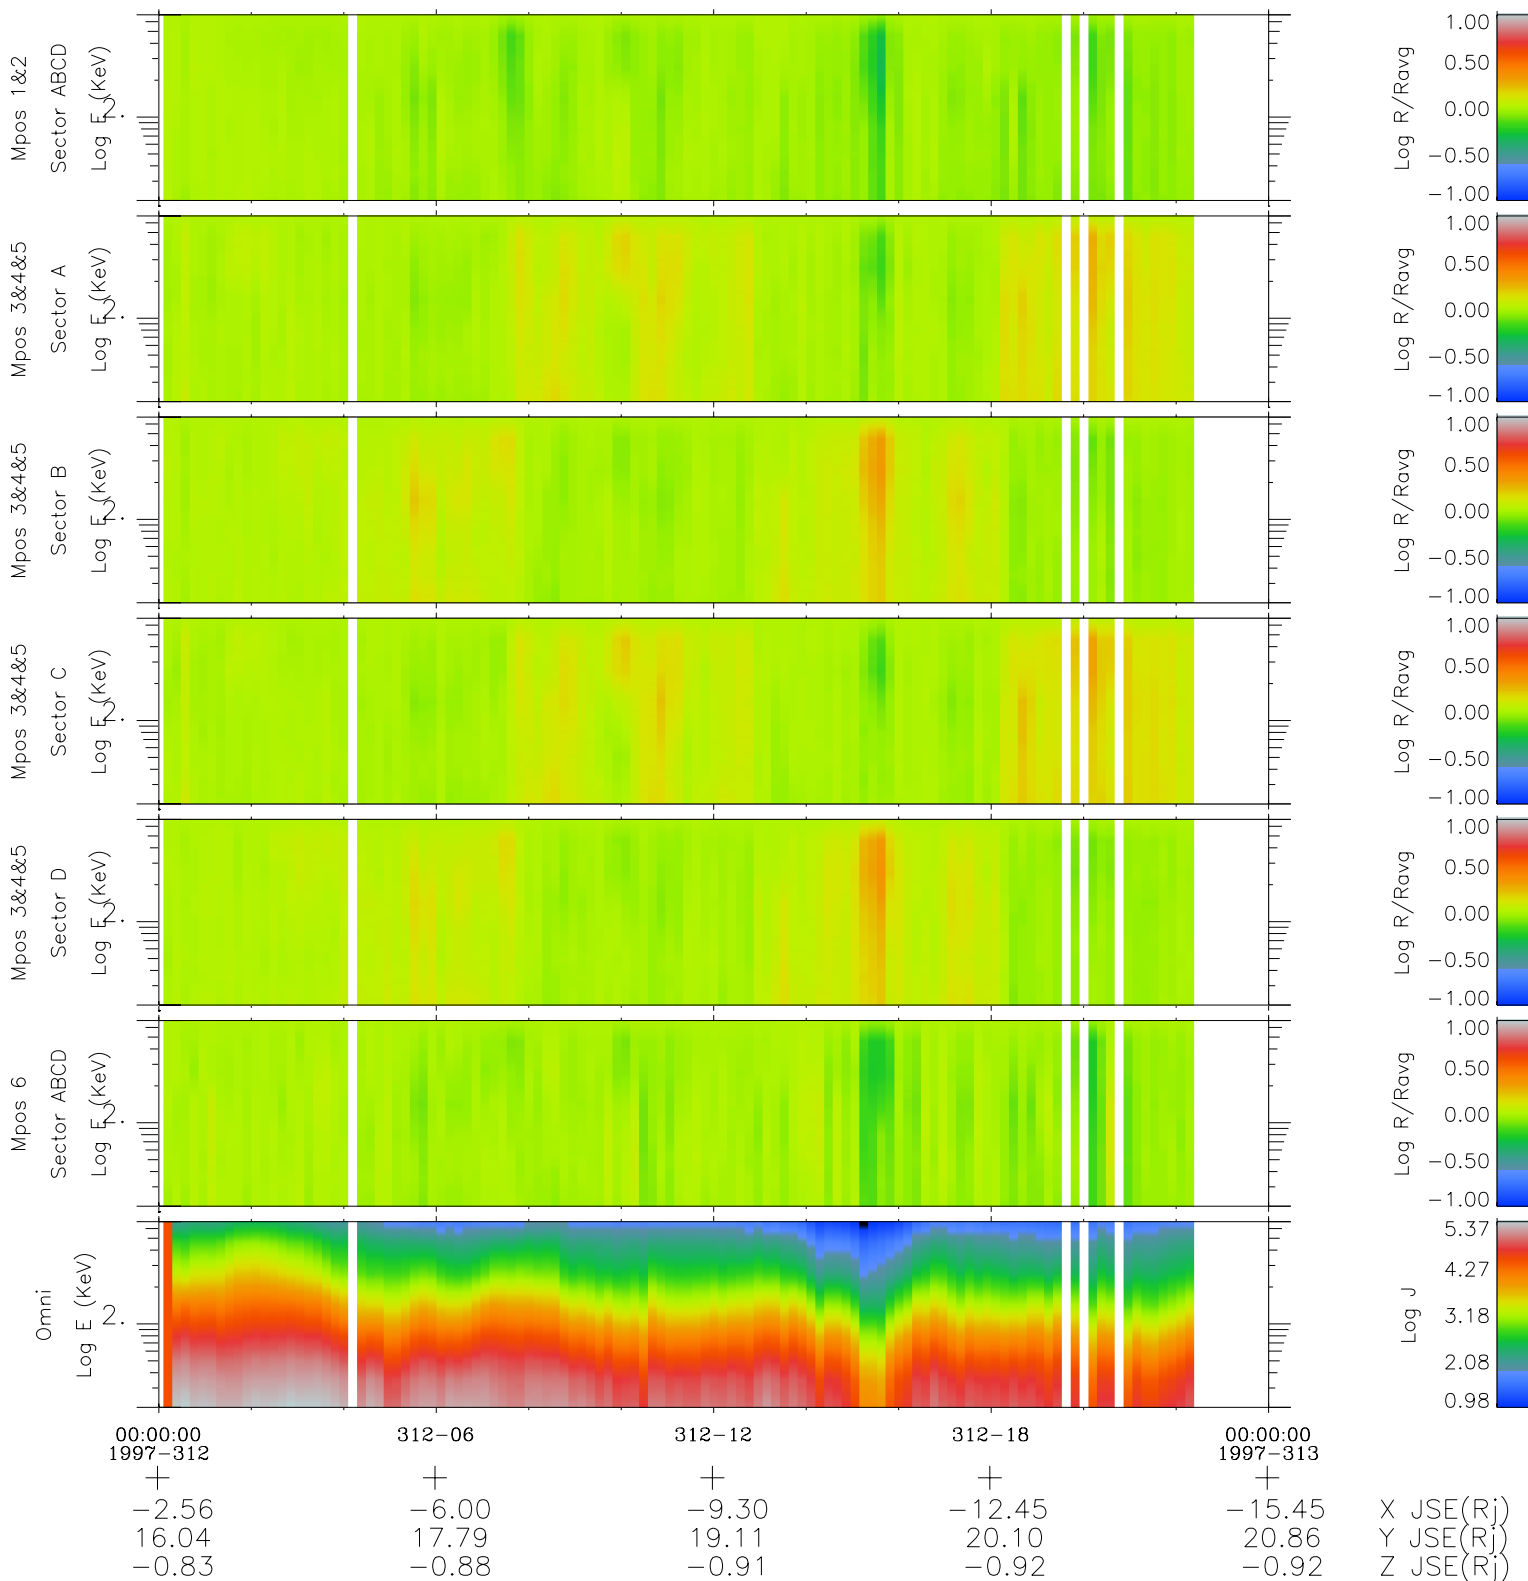

# Galileo EPD Real Time R6 Electrons Spectra 97312

Software Version: RTSPEC\_R6 V 1.20  
 Data Production: 06-03-00  
 Plot Production: Sun Sep 16 08:38:09 2001  
 Color File: wondr3  
 Geofactor File: 1.1

- ◇ = Jupiter look direction
- = Corotation look direction