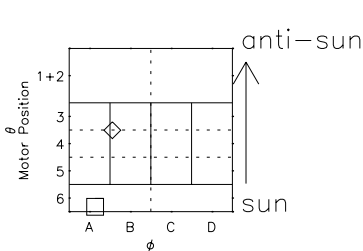

Galileo EPD Real Time R6 Ions Spectra 97312

Software Version: RTSPEC_R6 V 1.20
 Data Production: 06-03-00
 Plot Production: Sun Sep 16 08:38:02 2001
 Color File: wondr3
 Geofactor File: 1.1

- ◇ = Jupiter look direction
- = Corotation look direction