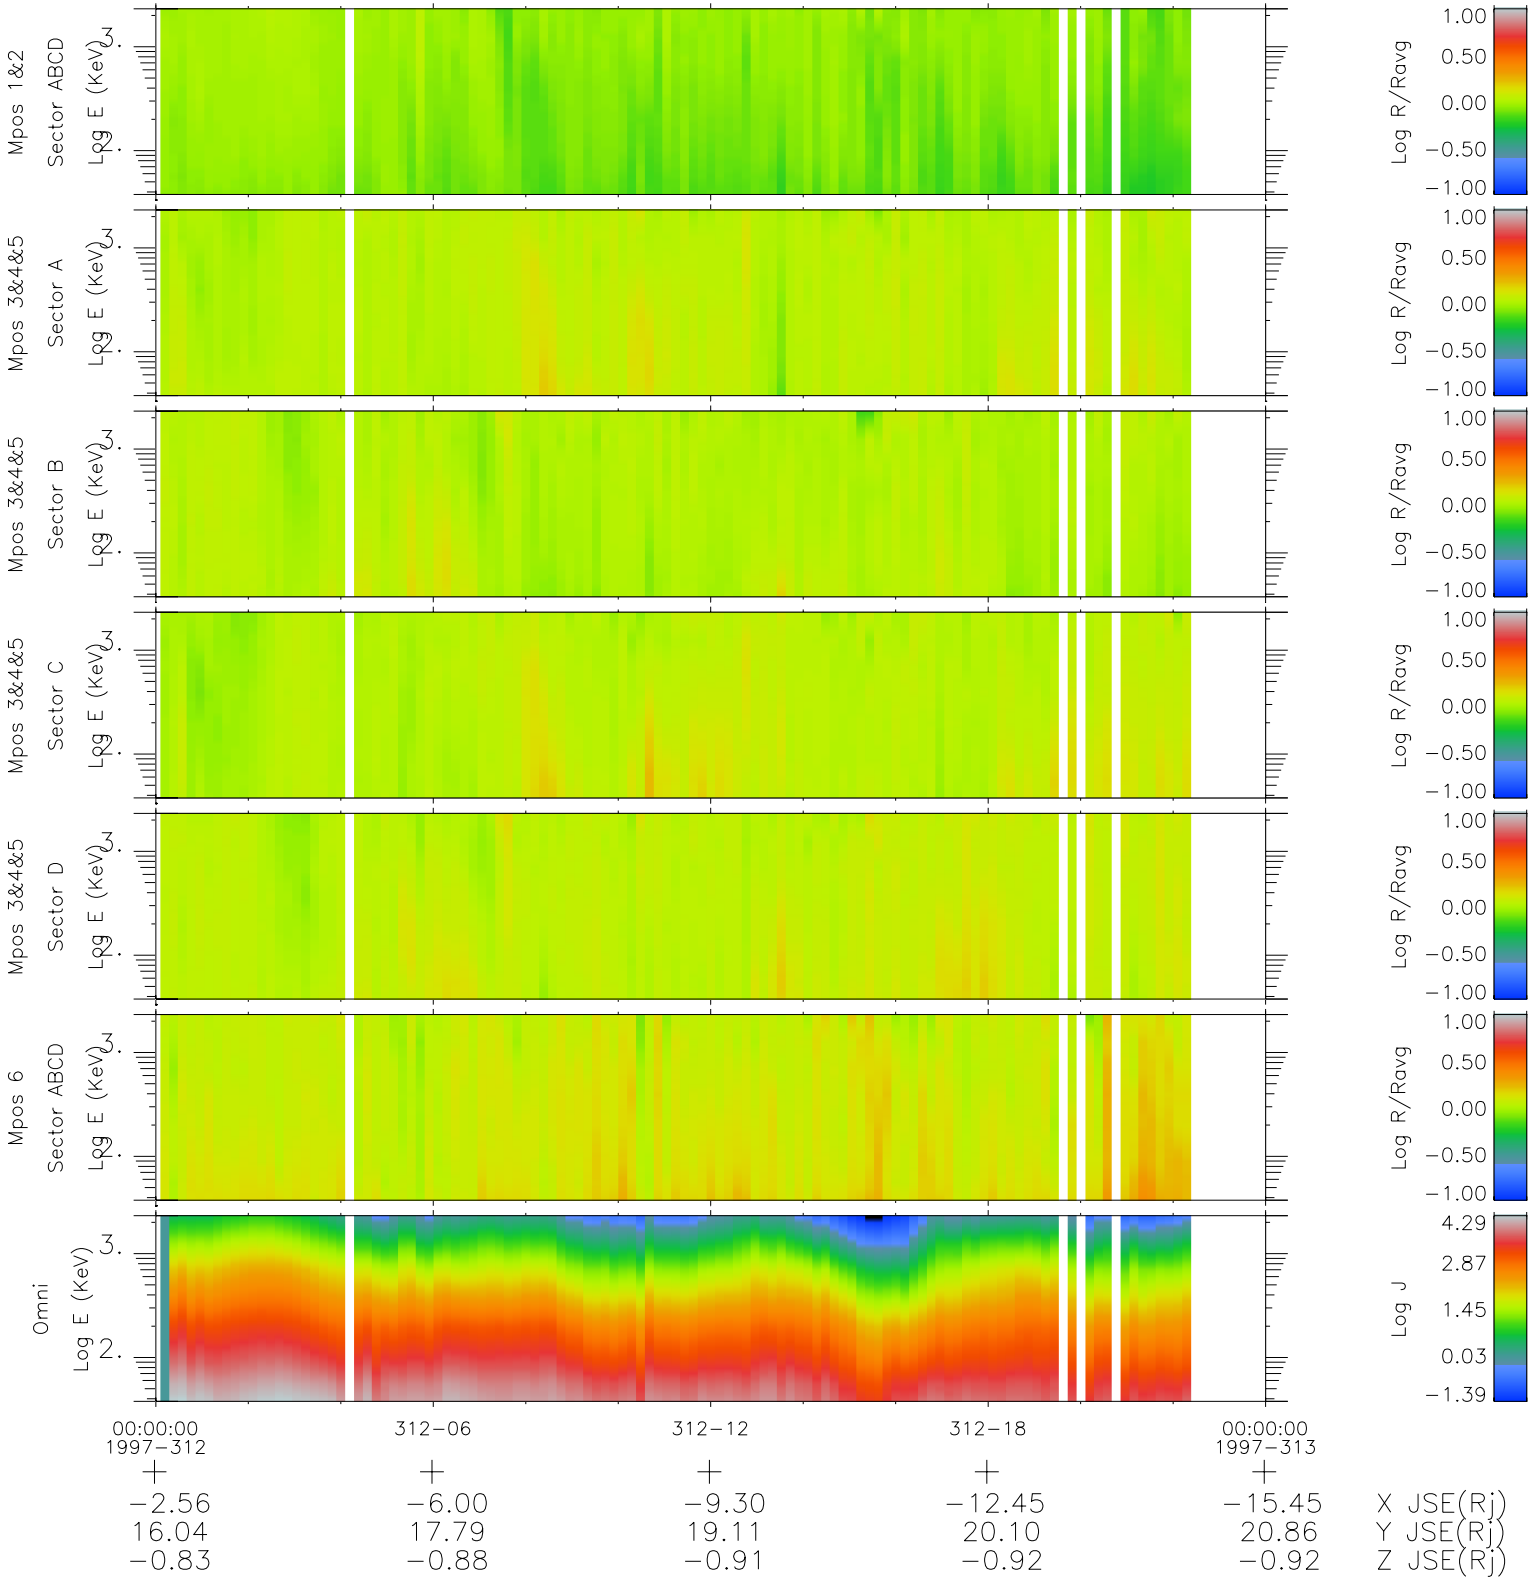

Galileo EPD Real Time R6 Ions Spectra 97312

Software Version: RTSPEC_R6 V 1.20
 Data Production: 06-03-00
 Plot Production: Sun Sep 16 08:38:02 2001
 Color File: wondr3
 Geofactor File: 1.1

- ◇ = Jupiter look direction
- = Corotation look direction