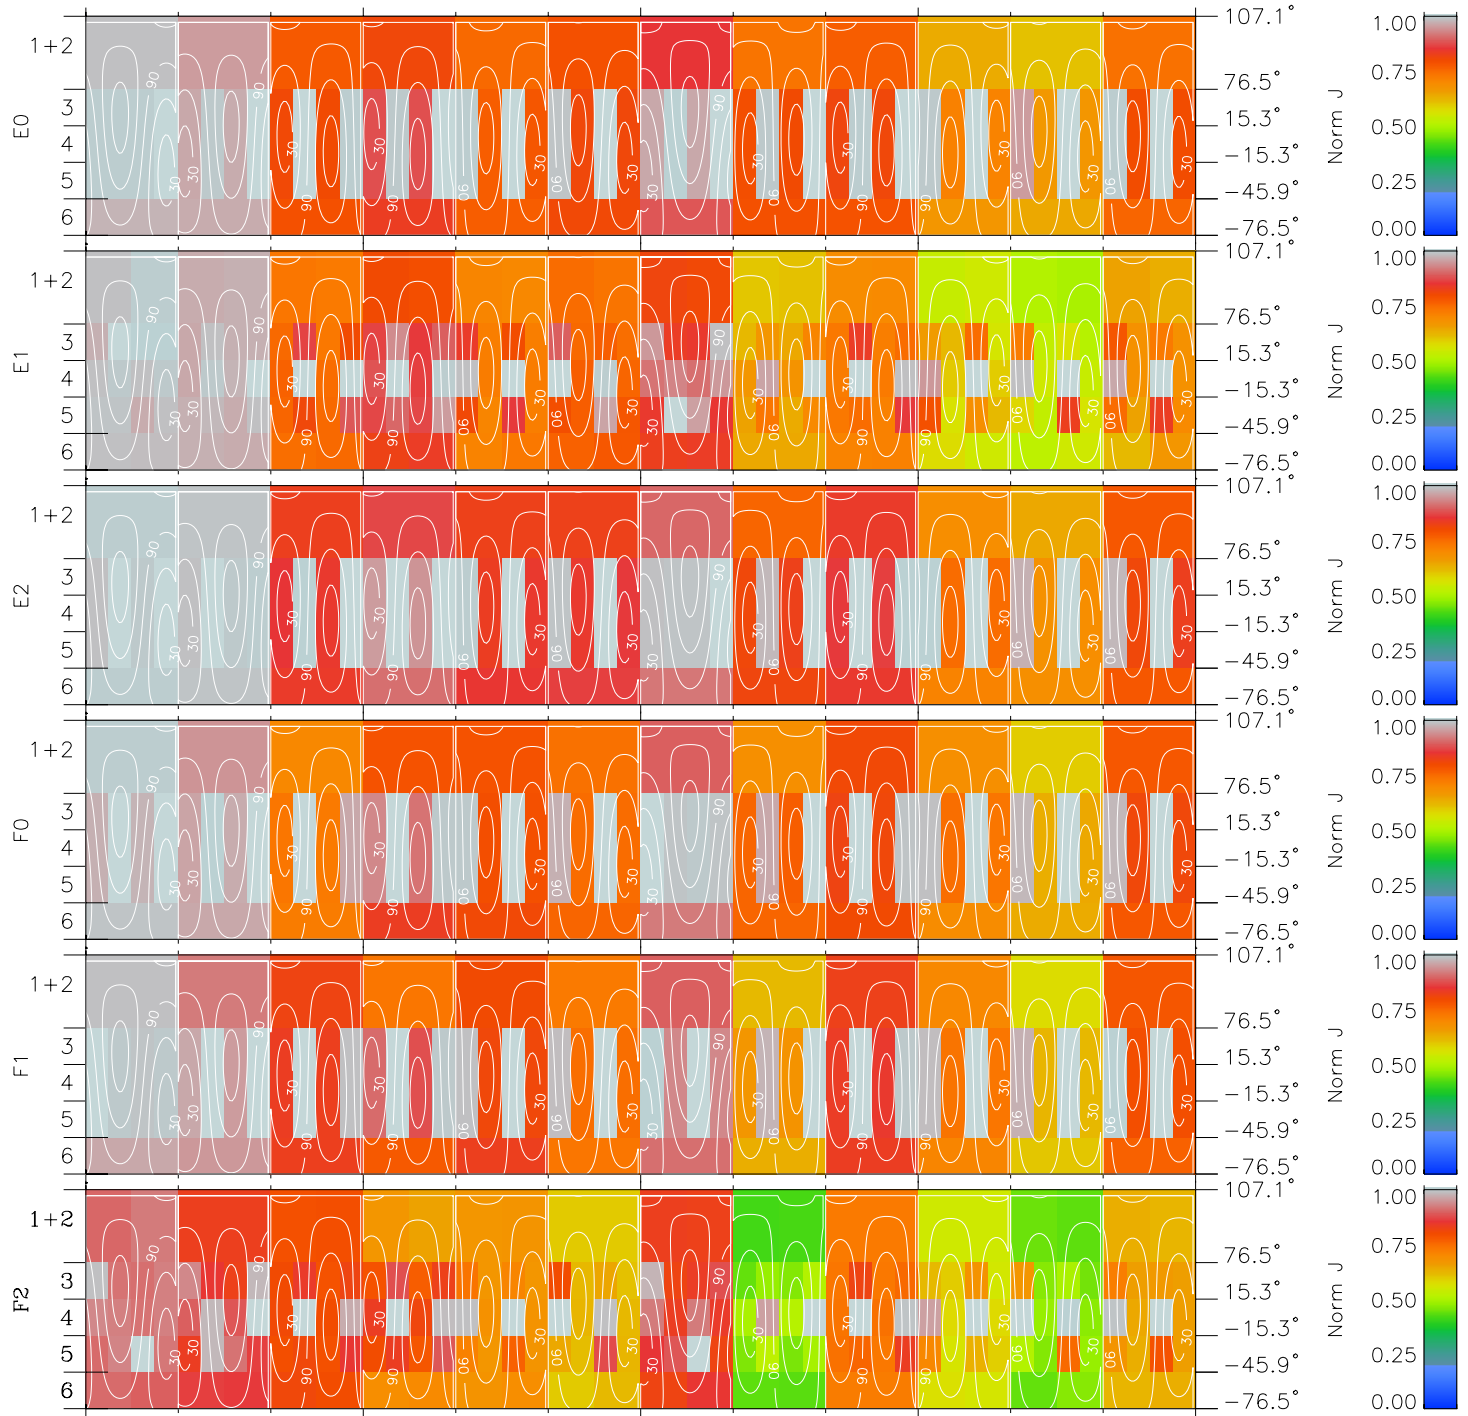

# Galileo EPD Real Time All-Sky Anisotropies 97312

Software Version: RTSKY\_NORM V 1.20  
 Data Production: 06-03-00  
 Plot Production: Sun Sep 16 08:38:57 2001  
 Color File: wondr3  
 Geofactor File: 1.1

00:00:00 1997-312	312-06	312-12	312-18	00:00:00 1997-313	
+	+	+	+	+	X JSE(R <sub>j</sub> )
-2.56	-6.00	-9.30	-12.45	-15.45	Y JSE(R <sub>j</sub> )
16.04	17.79	19.11	20.10	20.86	Z JSE(R <sub>j</sub> )
-0.83	-0.88	-0.91	-0.92	-0.92	

- ◇ = Jupiter look direction
- = Corotation look direction