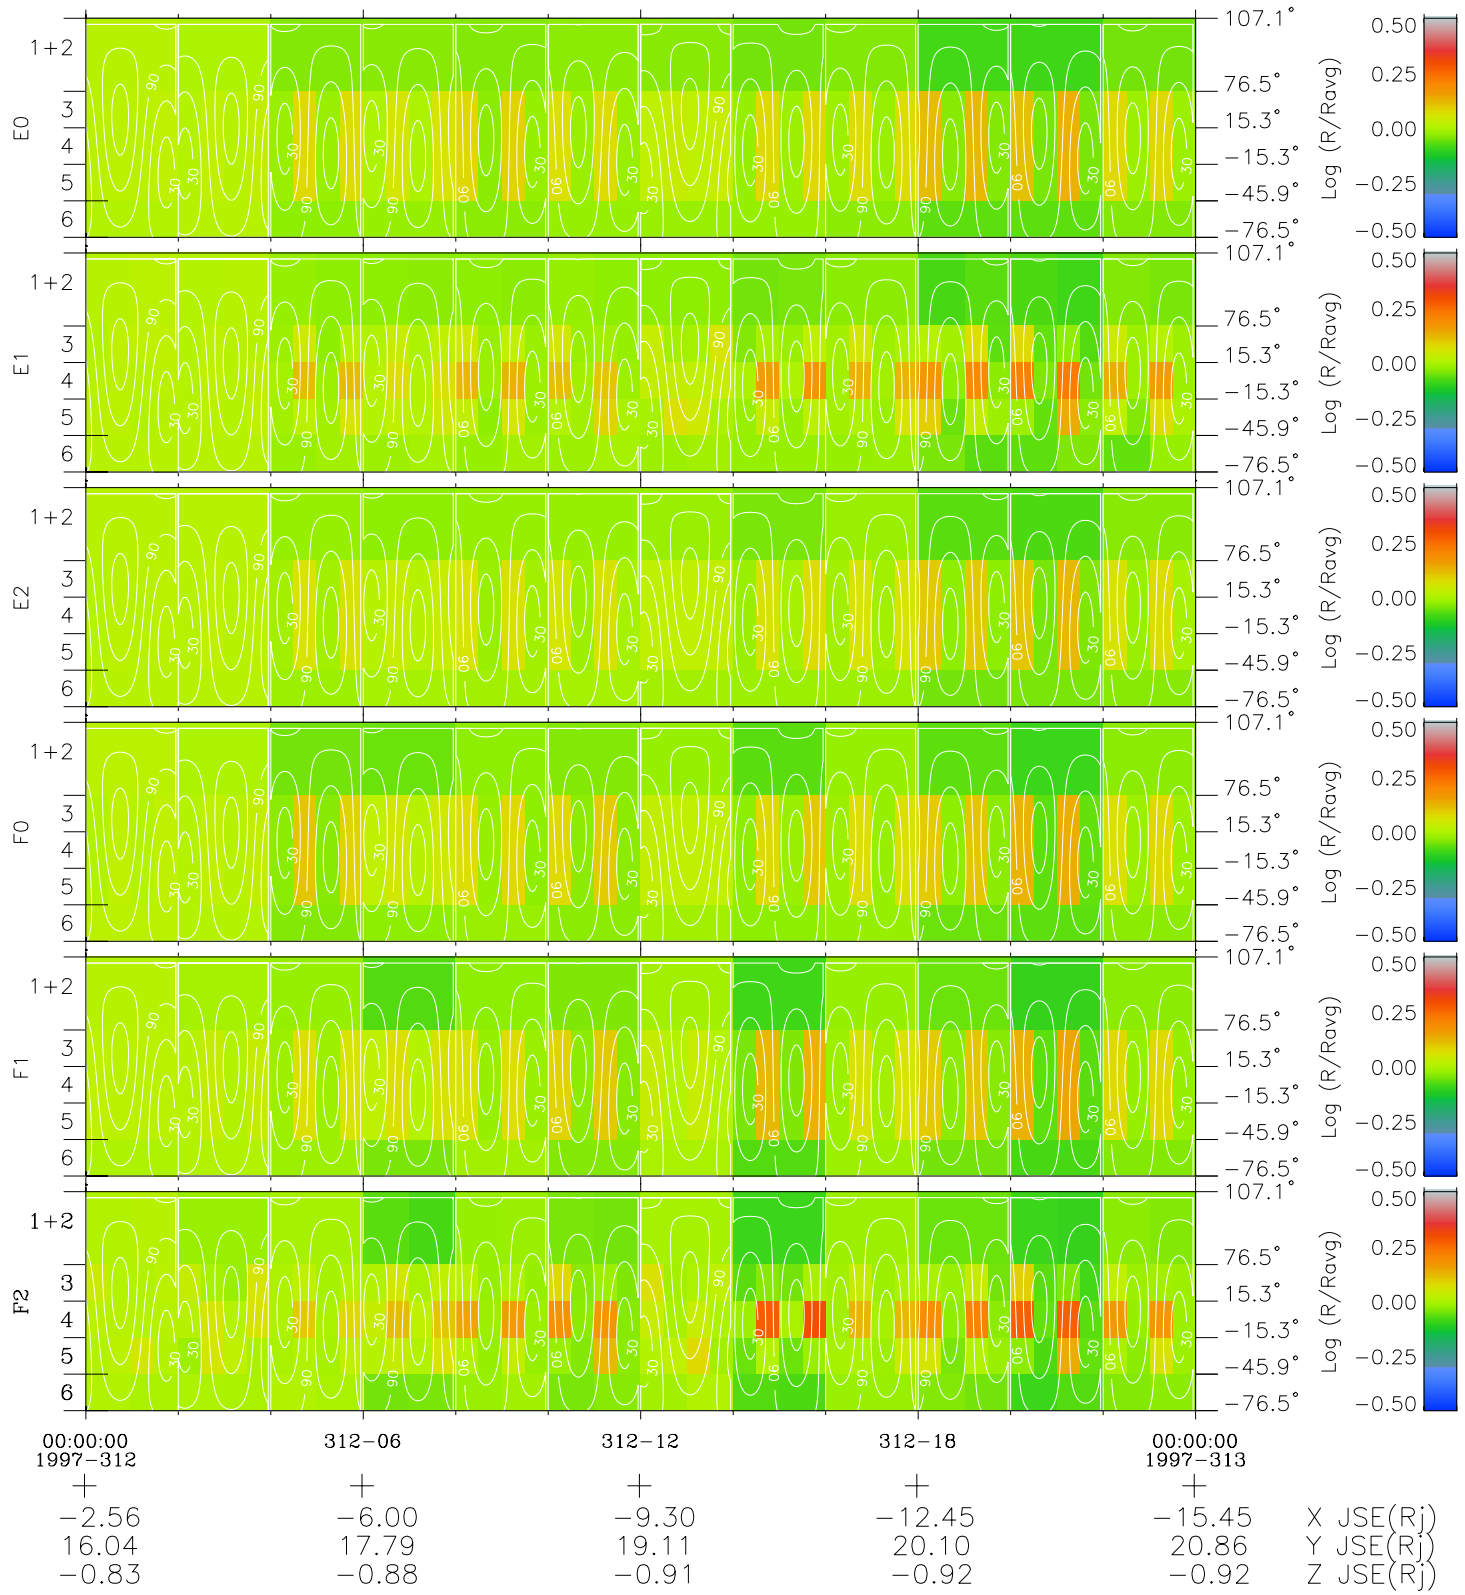

# Galileo EPD Real Time All-Sky Anisotropies 97312

Software Version: RTSKY\_MEAN V 1.20  
 Data Production: 06-03-00  
 Plot Production: Sun Sep 16 08:38:29 2001  
 Color File: wondr3  
 Geofactor File: 1.1

- ◇ = Jupiter look direction
- = Corotation look direction