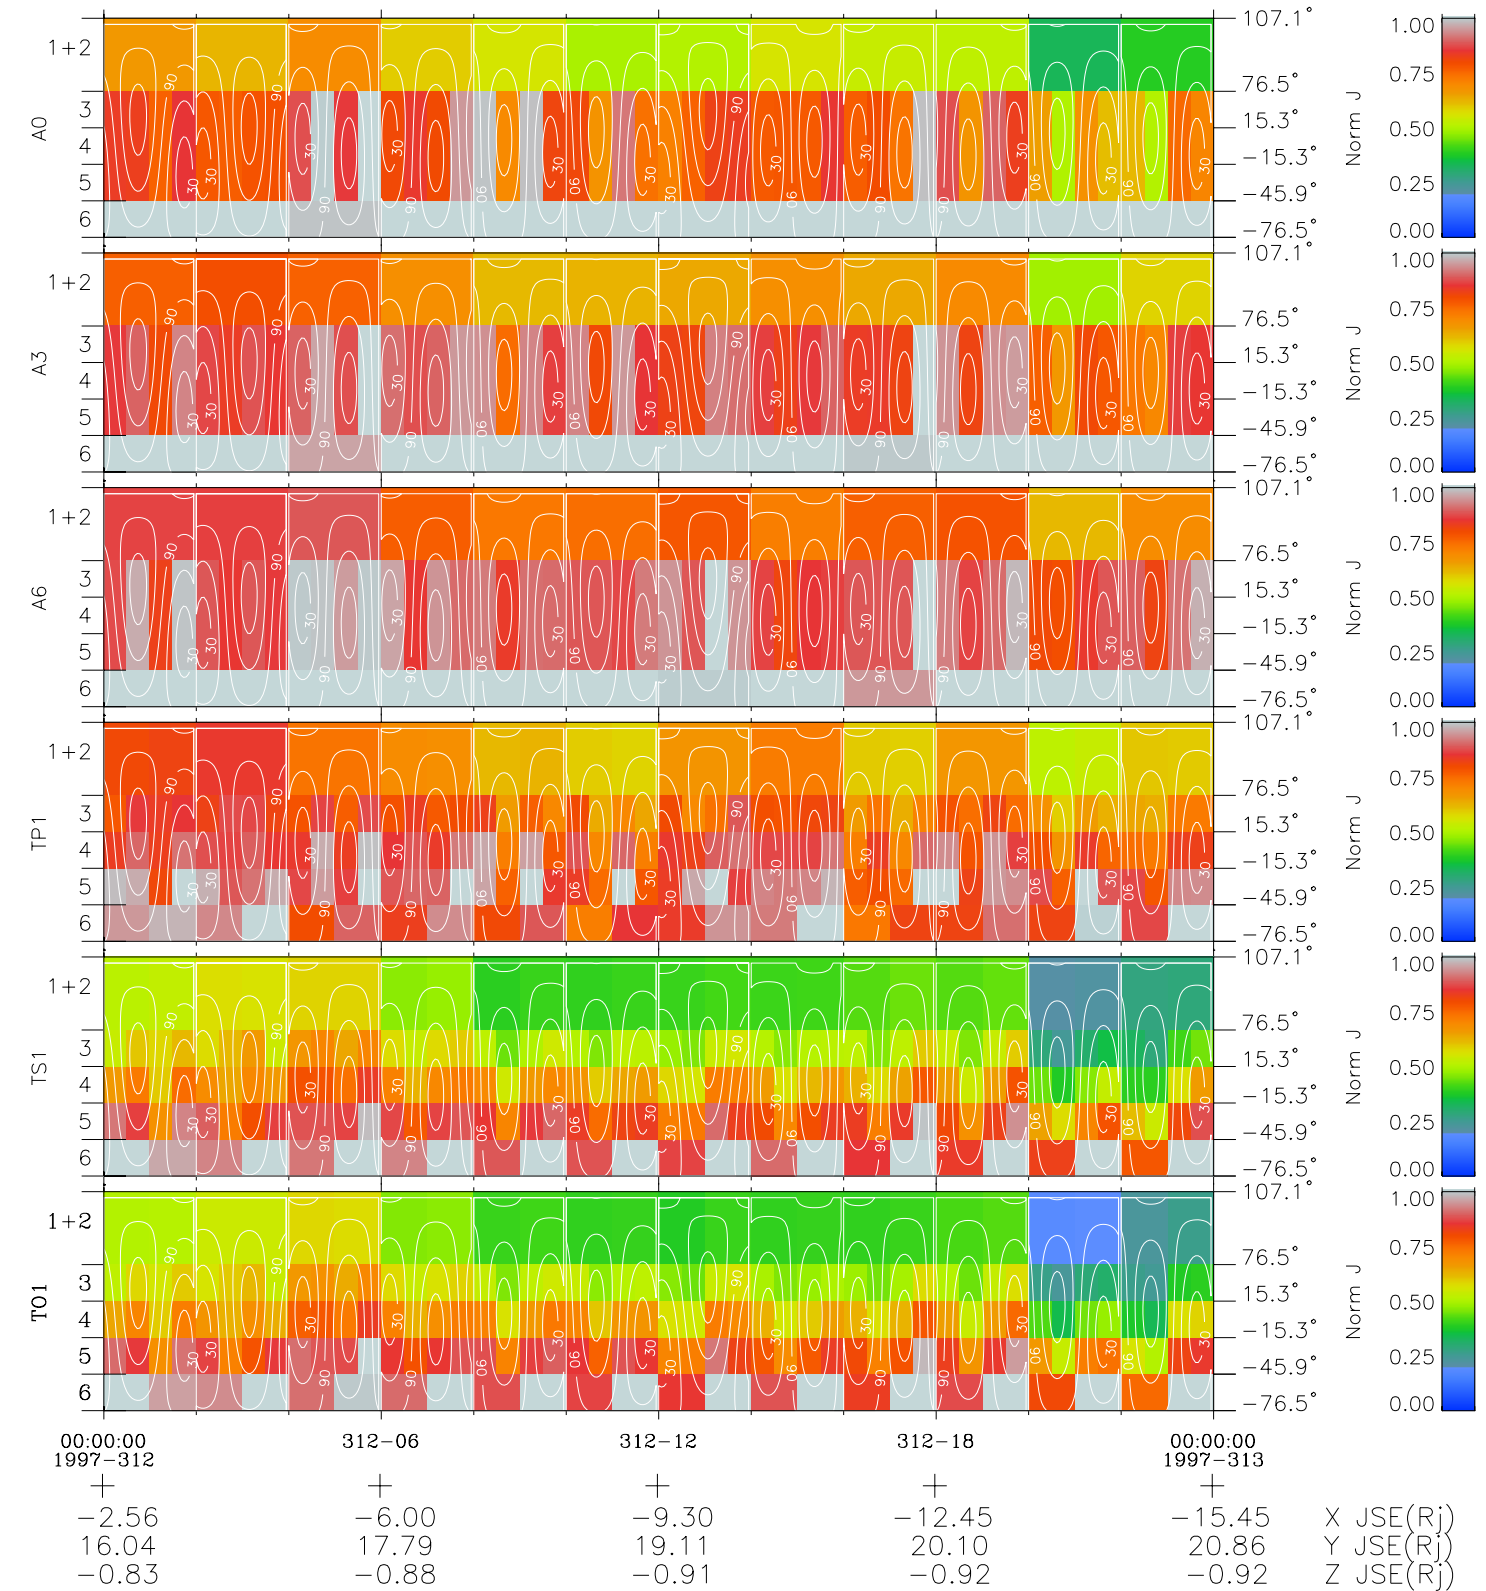

# Galileo EPD Real Time All-Sky Anisotropies 97312

Software Version: RTSKY\_NORM V 1.20  
 Data Production: 06-03-00  
 Plot Production: Sun Sep 16 08:38:51 2001  
 Color File: wondr3  
 Geofactor File: 1.1

- ◇ = Jupiter look direction
- = Corotation look direction