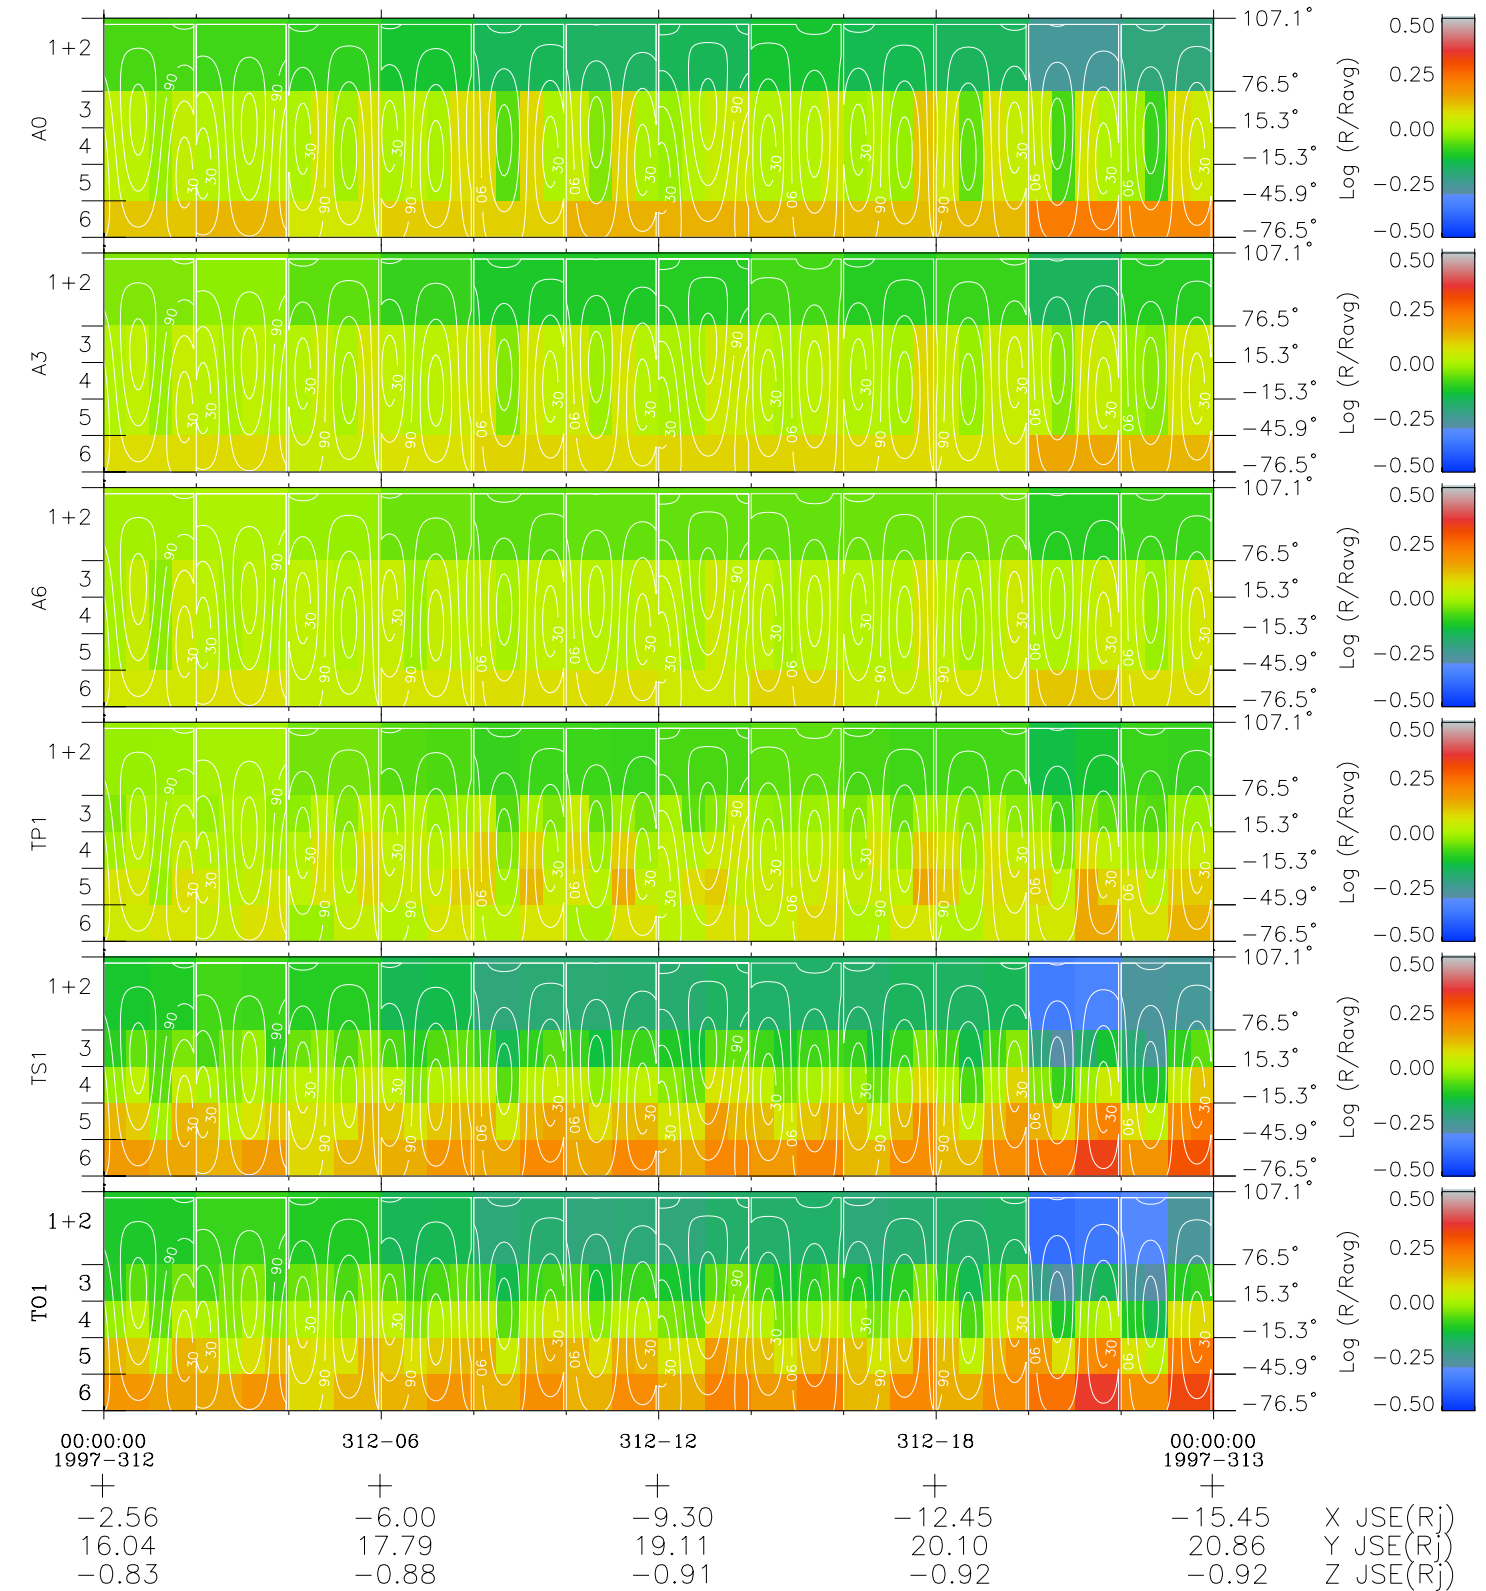

Galileo EPD Real Time All-Sky Anisotropies 97312

Software Version: RTSKY_MEAN V 1.20
 Data Production: 06-03-00
 Plot Production: Sun Sep 16 08:38:22 2001
 Color File: wondr3
 Geofactor File: 1.1

- ◇ = Jupiter look direction
- = Corotation look direction