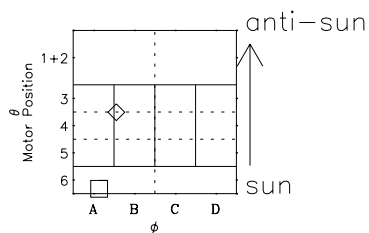

Galileo EPD Real-Time Omni 97312

Software Version: RTLINE_OMNI V 1.20
Data Production: 06-03-00
Plot Production: Sun Sep 16 08:40:10 2001

- \diamond = Jupiter look direction
- \square = Corotation look direction