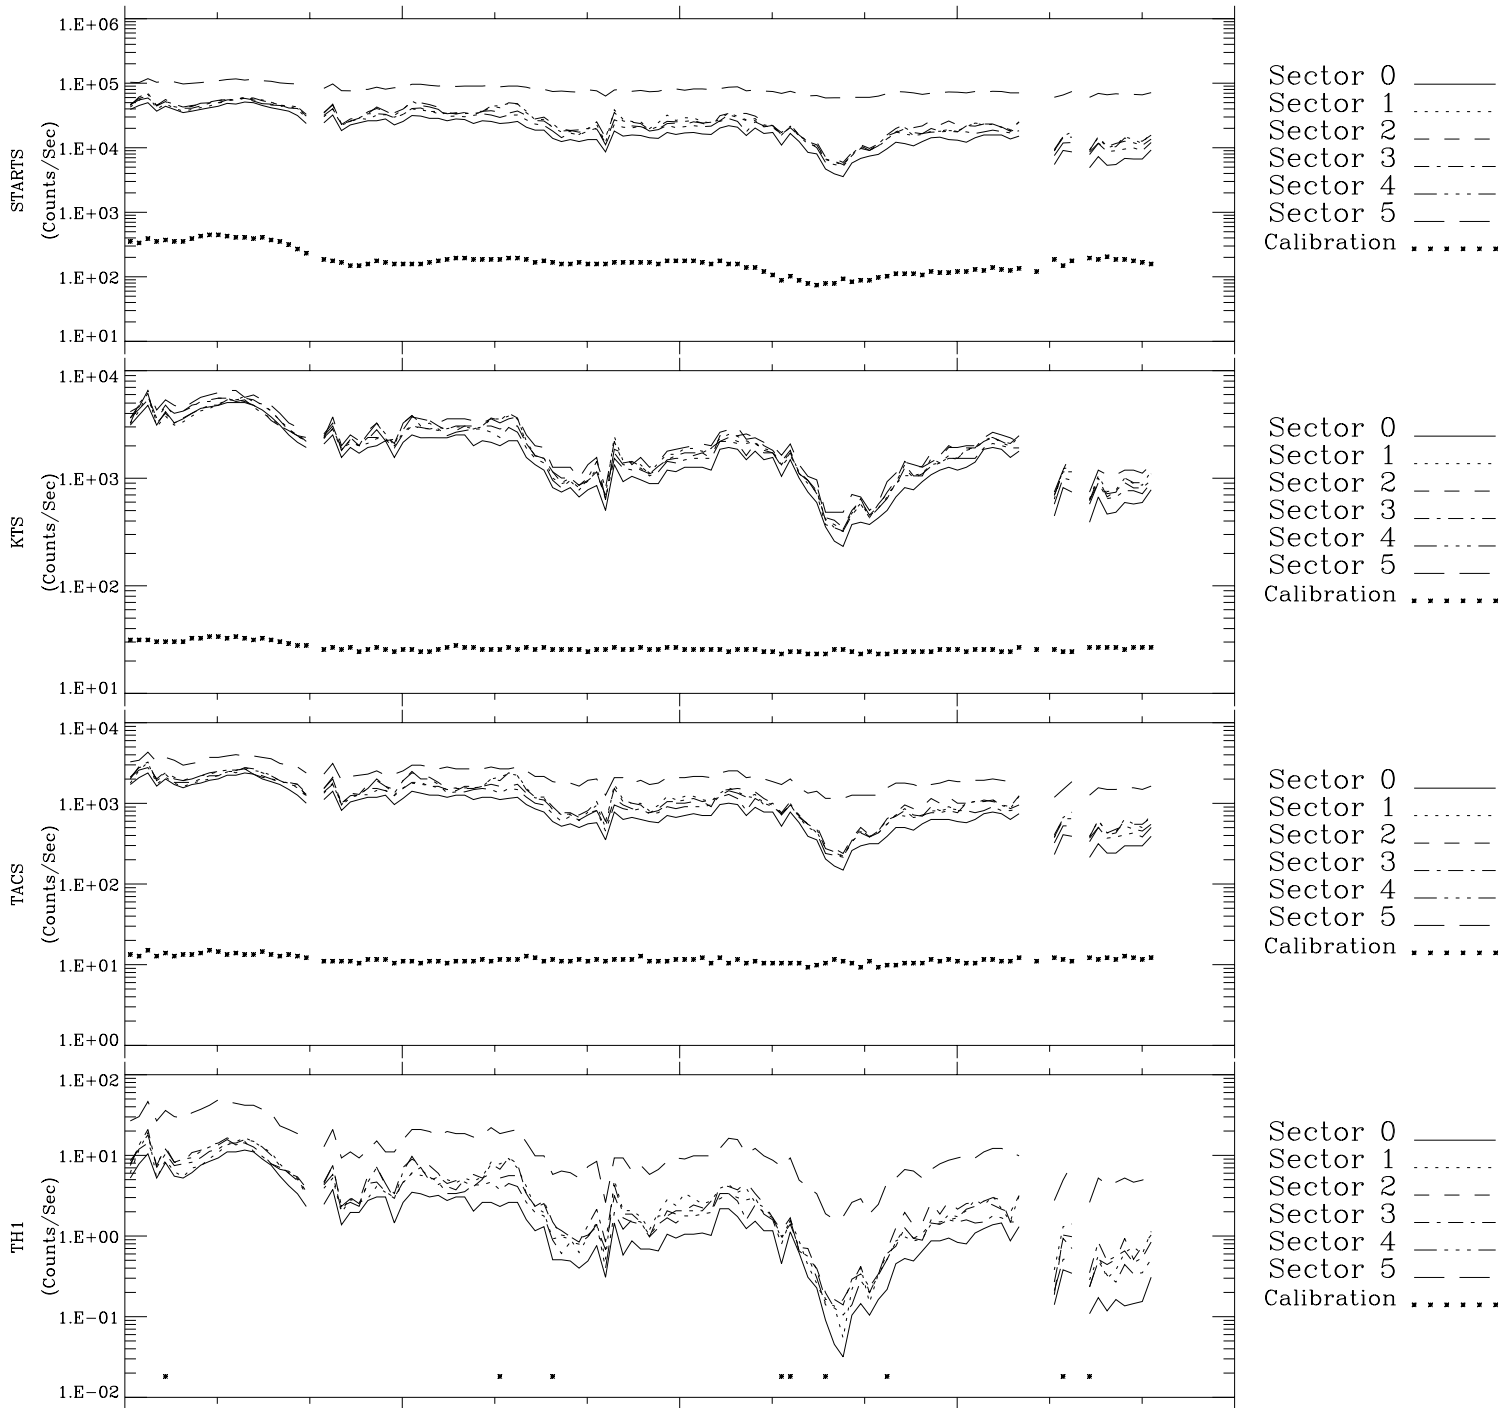

# Galileo EPD Real-Time Six-Sector 97312

Software Version: RTLINE\_R6 V 1.20  
Data Production: 06-03-00  
Plot Production: Sun Sep 16 08:40:19 2001

|          |        |        |        |          |                        |
|----------|--------|--------|--------|----------|------------------------|
| 00:00:00 | 312-06 | 312-12 | 312-18 | 00:00:00 |                        |
| 1997-312 |        |        |        | 1997-313 |                        |
| -2.56    | -6.00  | -9.30  | -12.45 | -15.45   | X JSE(R <sub>j</sub> ) |
| 16.04    | 17.79  | 19.11  | 20.10  | 20.86    | Y JSE(R <sub>j</sub> ) |
| -0.83    | -0.88  | -0.91  | -0.92  | -0.92    | Z JSE(R <sub>j</sub> ) |

◇ = Jupiter look direction  
□ = Corotation look direction