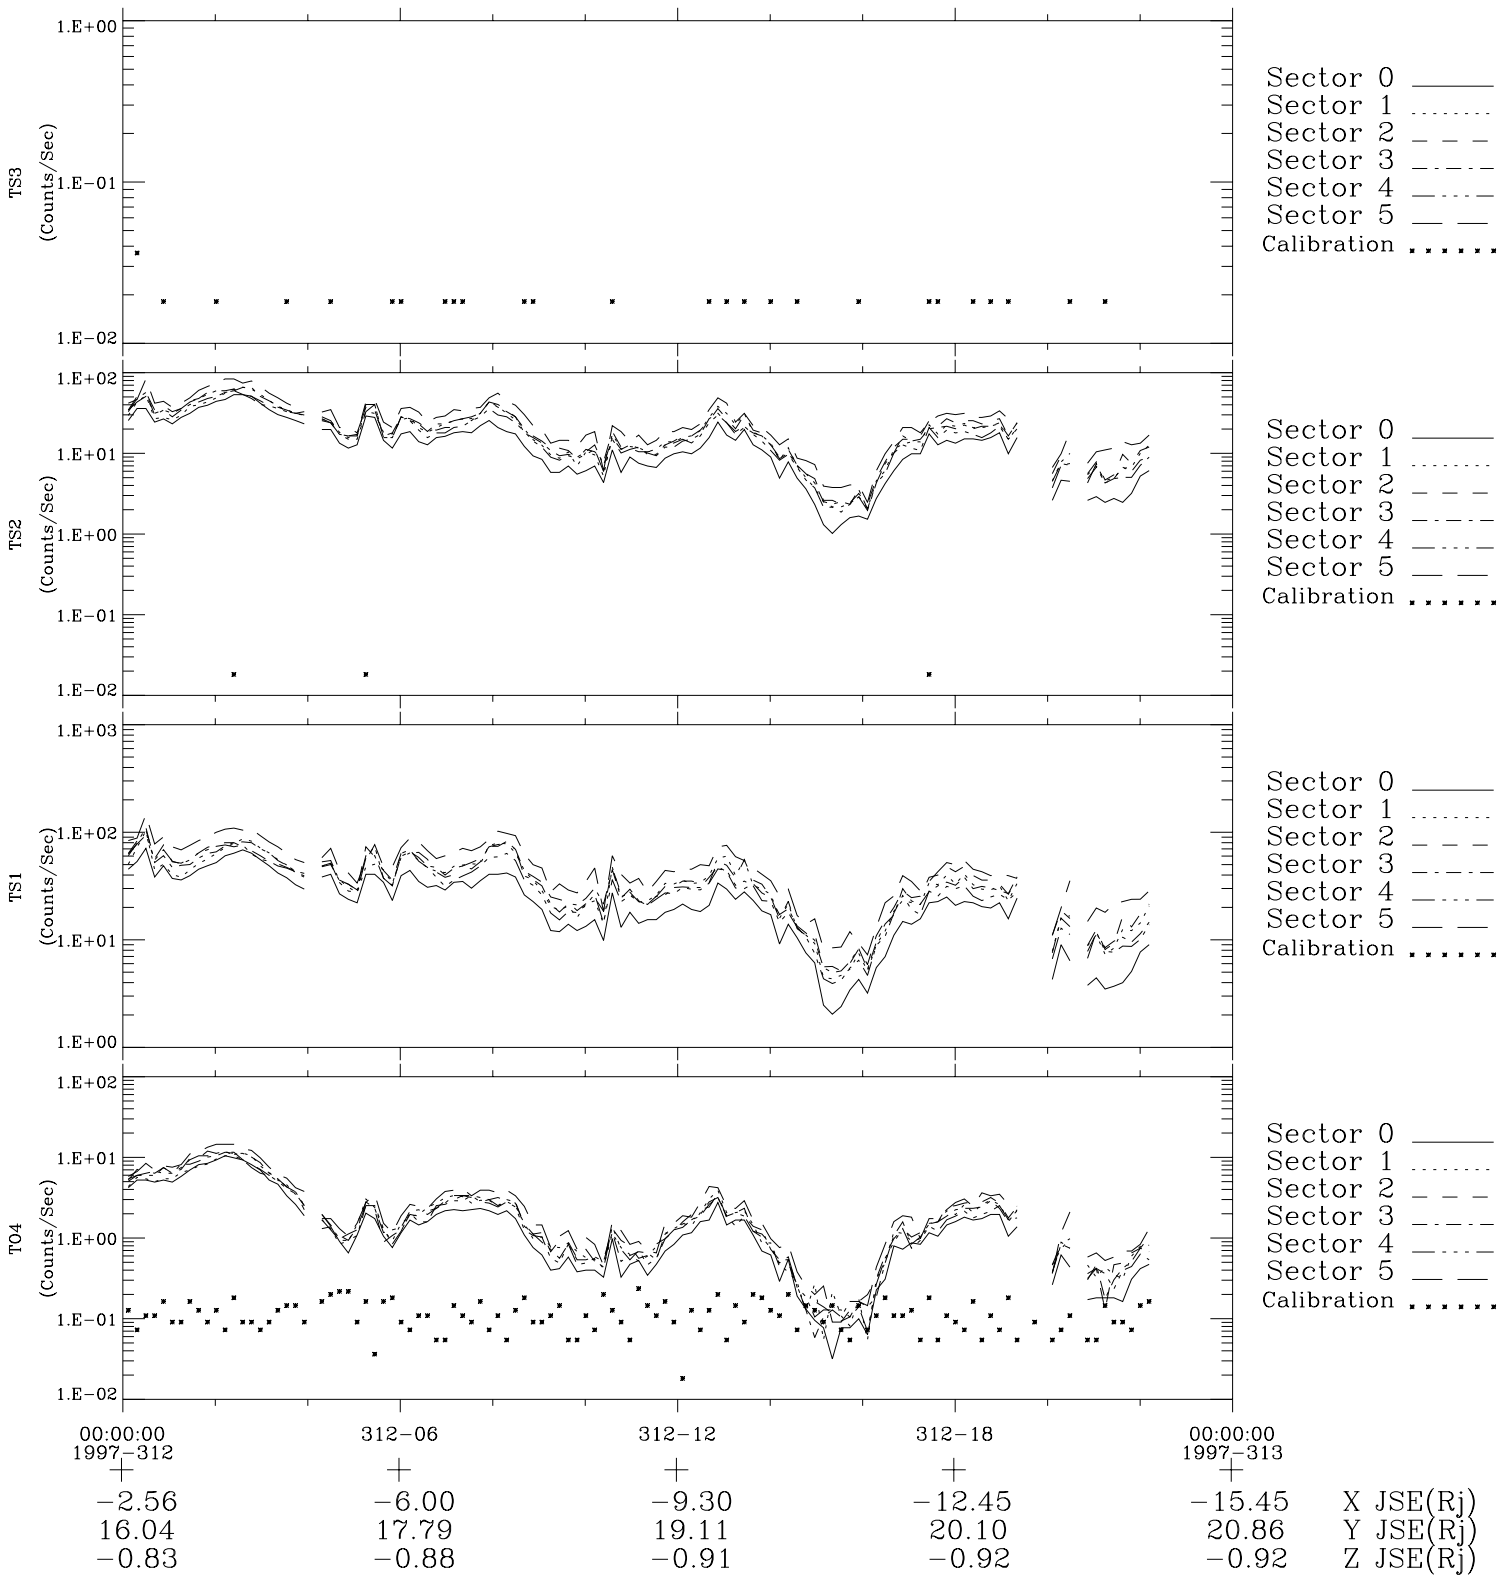

Galileo EPD Real-Time Six-Sector 97312

Software Version: RTLINE_R6 V 1.20
Data Production: 06-03-00
Plot Production: Sun Sep 16 08:40:18 2001

◇ = Jupiter look direction
□ = Corotation look direction