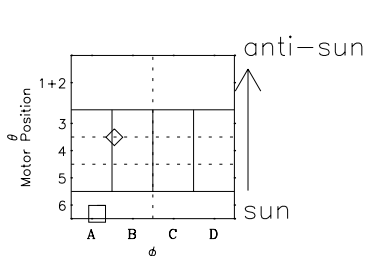

Galileo EPD Real-Time Six-Sector 97312

Software Version: RTLINE_R6 V 1.20
Data Production: 06-03-00
Plot Production: Sun Sep 16 08:40:18 2001

◇ = Jupiter look direction
□ = Corotation look direction