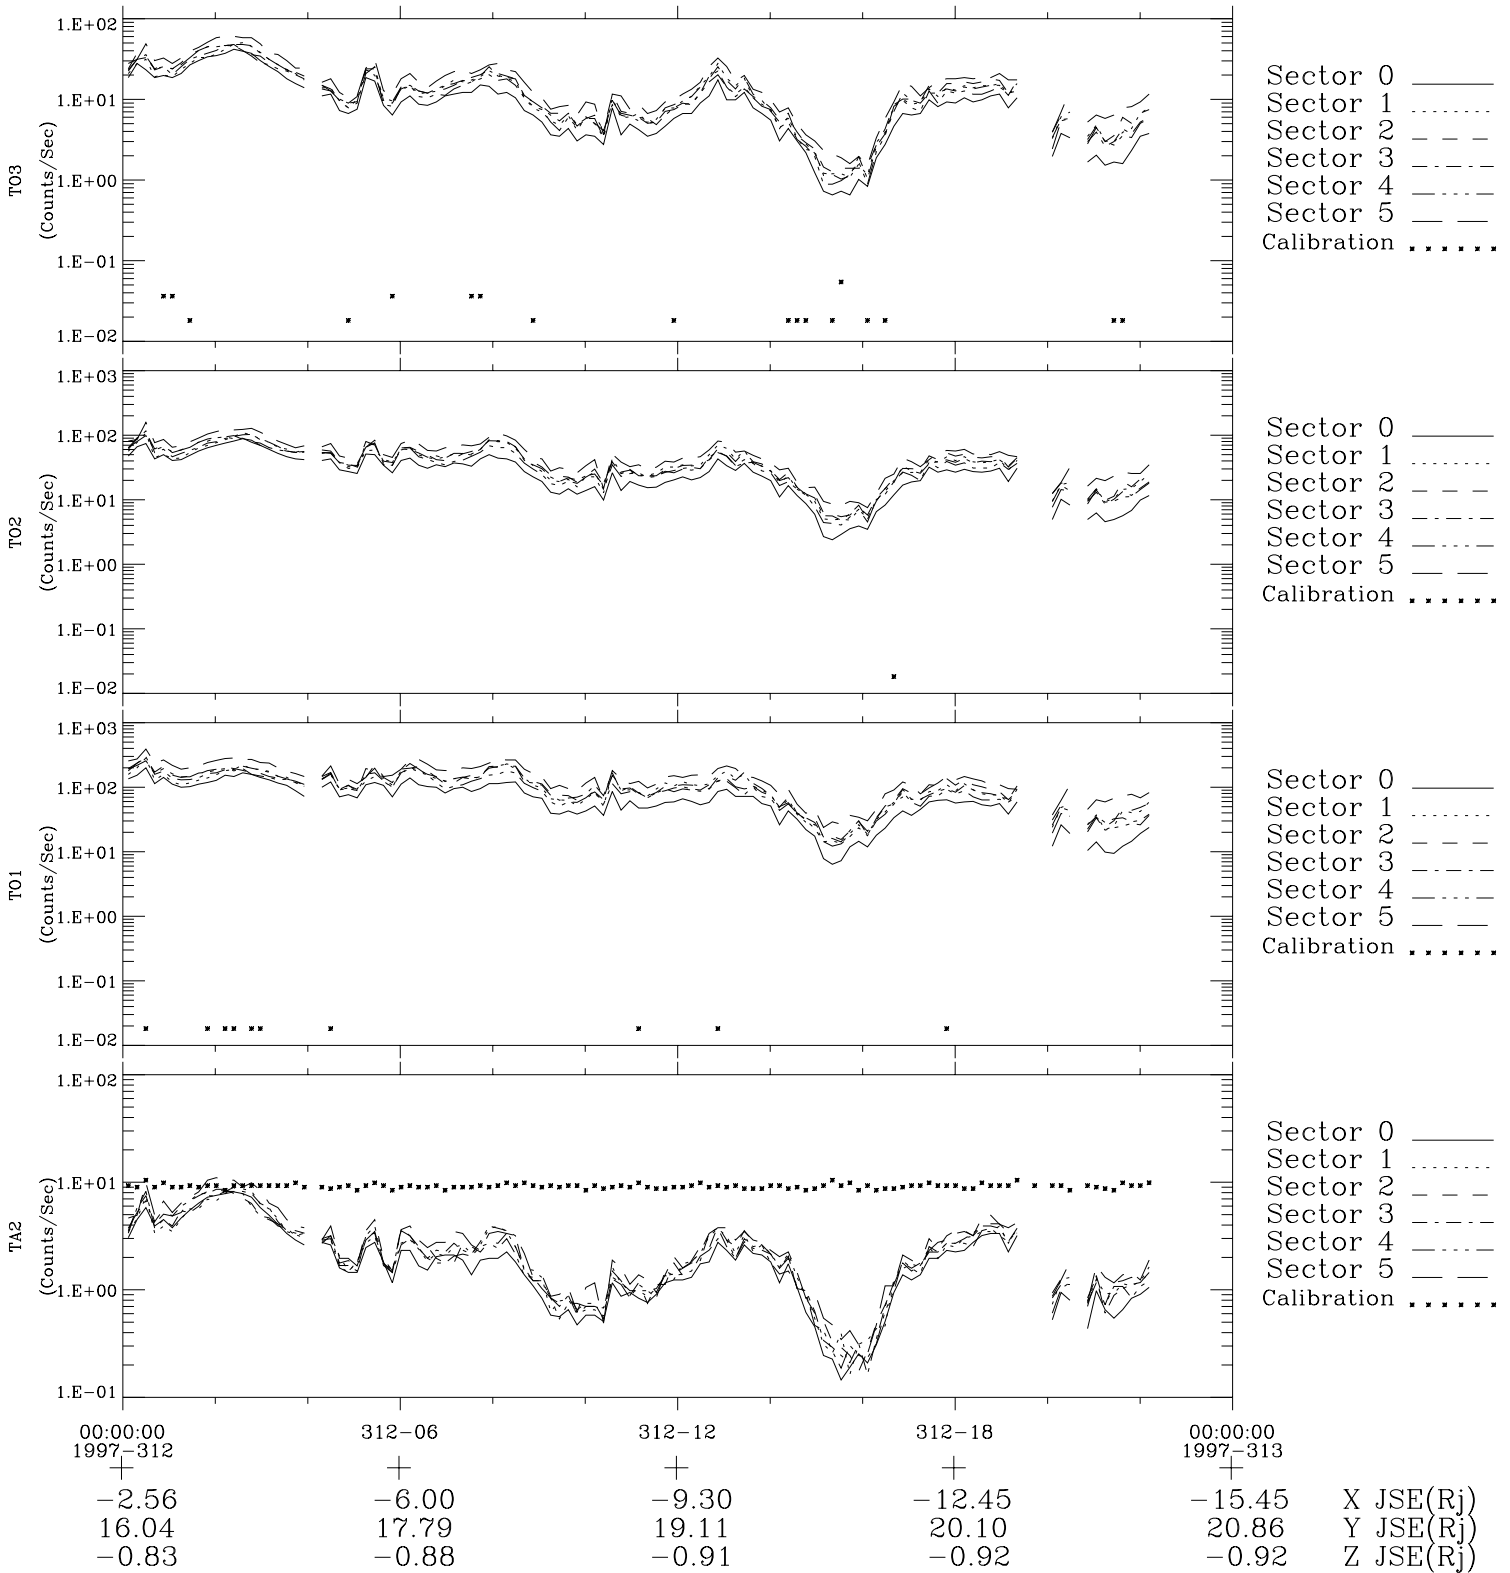

# Galileo EPD Real-Time Six-Sector 97312

Software Version: RTLINE\_R6 V 1.20  
Data Production: 06-03-00  
Plot Production: Sun Sep 16 08:40:17 2001

◇ = Jupiter look direction  
□ = Corotation look direction