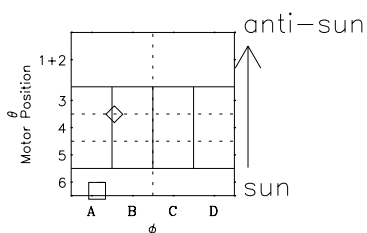

# Galileo EPD Real-Time Six-Sector 97312

Software Version: RTLINE\_R6 V 1.20  
Data Production: 06-03-00  
Plot Production: Sun Sep 16 08:40:17 2001

◇ = Jupiter look direction  
□ = Corotation look direction