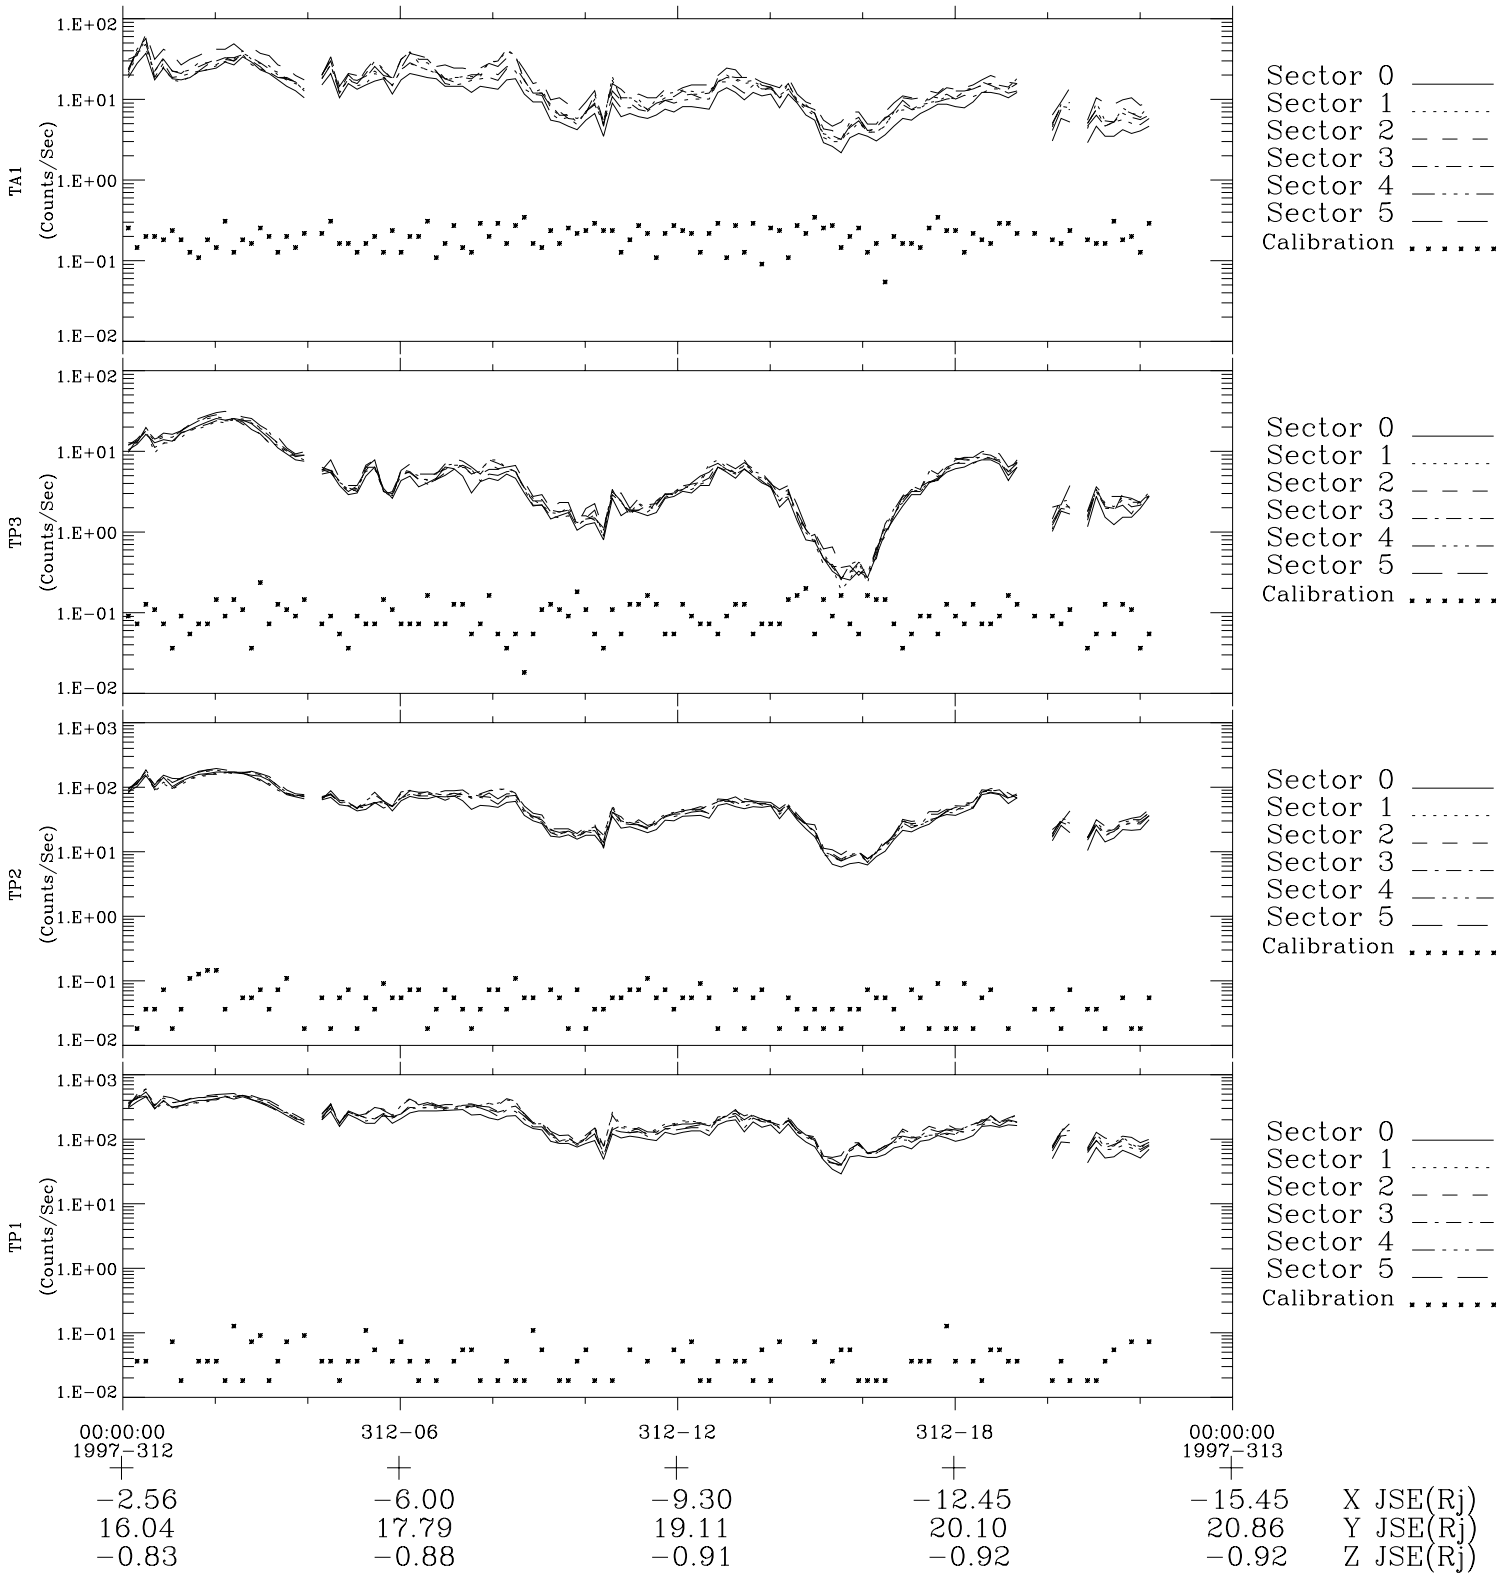

# Galileo EPD Real-Time Six-Sector 97312

Software Version: RTLINE\_R6 V 1.20  
Data Production: 06-03-00  
Plot Production: Sun Sep 16 08:40:17 2001

◇ = Jupiter look direction  
□ = Corotation look direction