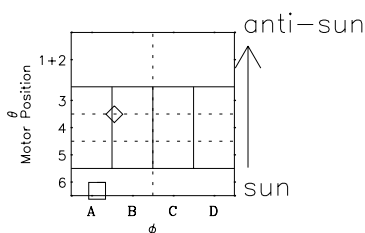

# Galileo EPD Real-Time Six-Sector 97312

Software Version: RTLINE\_R6 V 1.20  
Data Production: 06-03-00  
Plot Production: Sun Sep 16 08:40:17 2001

◇ = Jupiter look direction  
□ = Corotation look direction