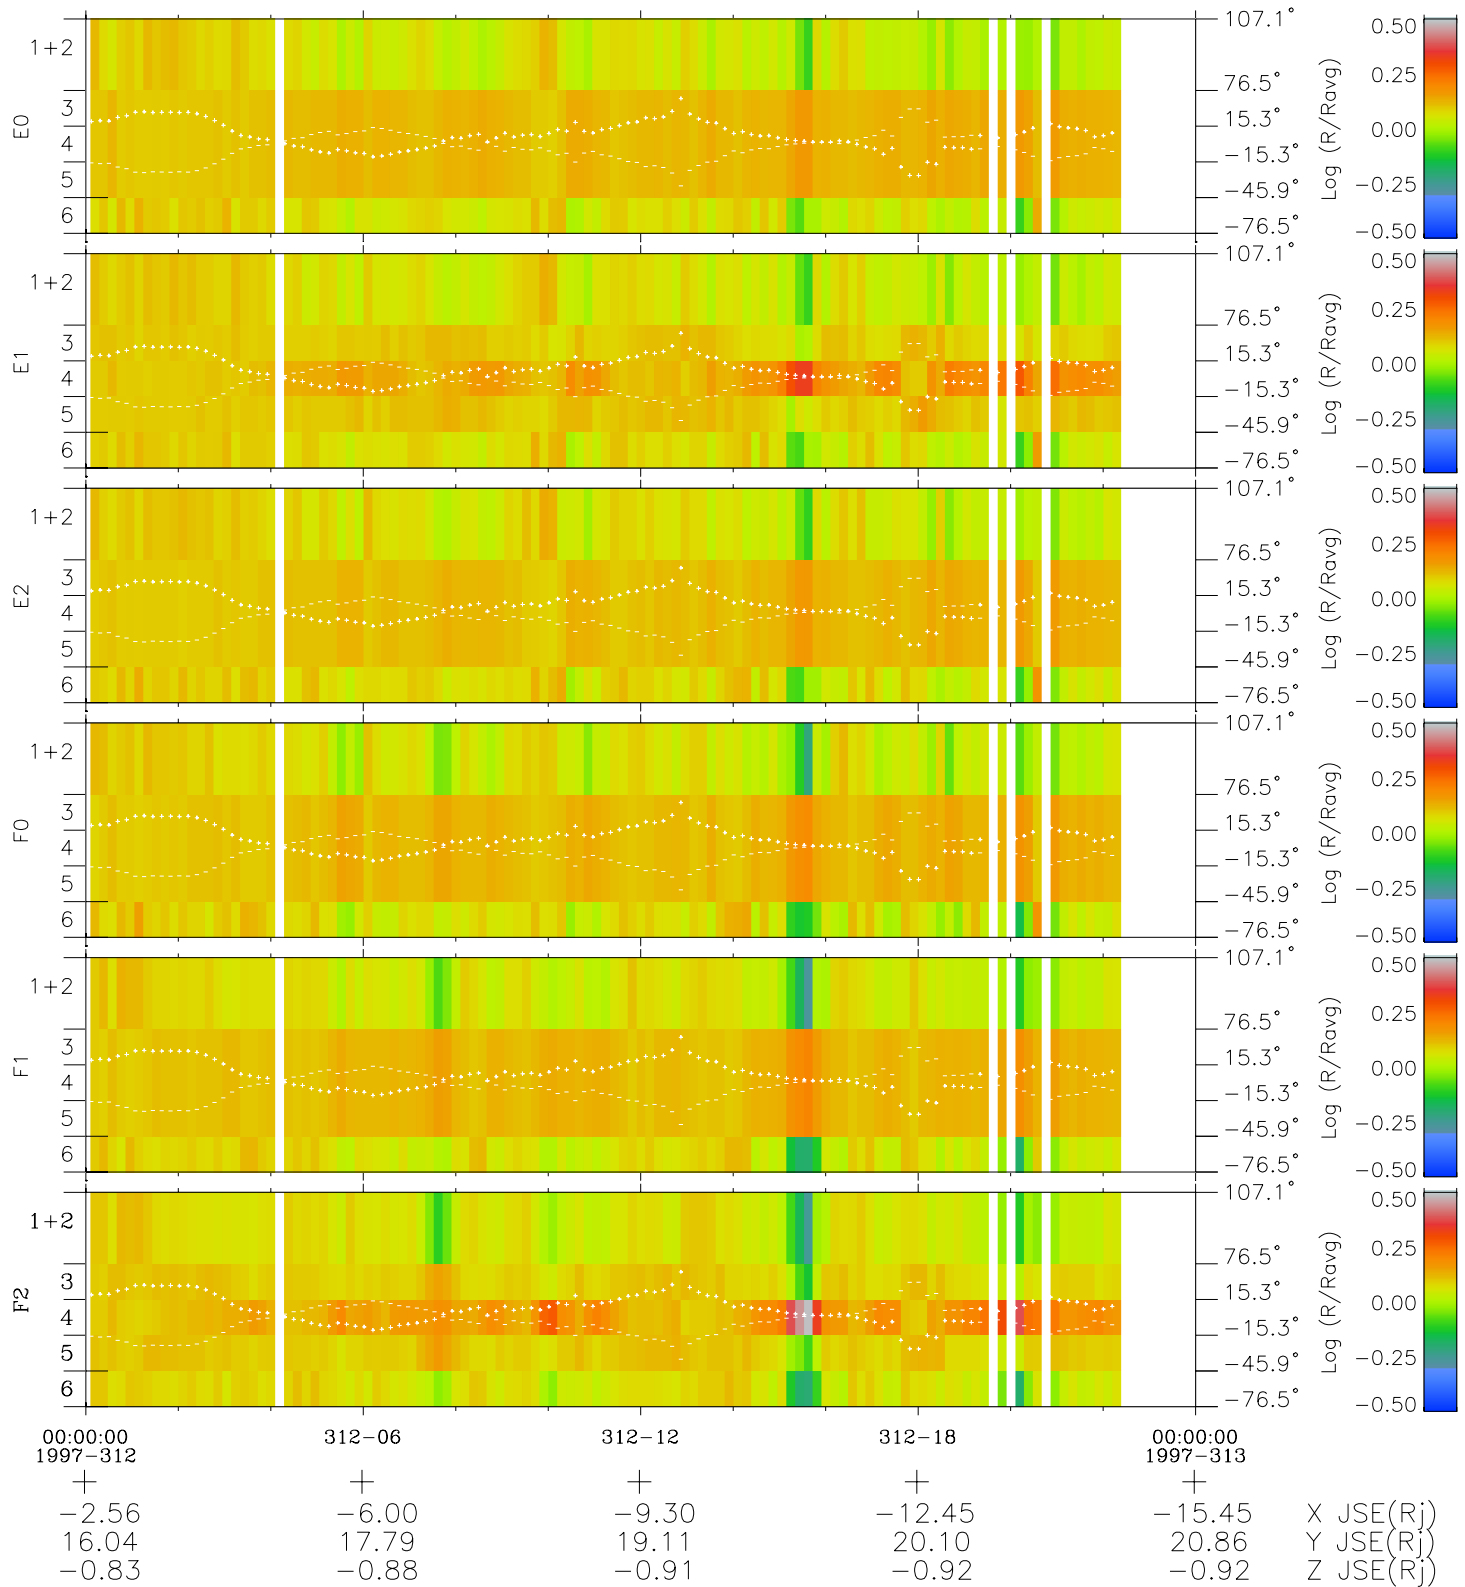

Galileo EPD Real Elevation Anisotropies 97312

Software Version: RTELEV_MEAN V 1.20
Data Production: 06-03-00
Plot Production: Sun Sep 16 08:39:09 2001
Color File: wondr3
Geofactor File: 1.1

- ◇ = Jupiter look direction
- = Corotation look direction