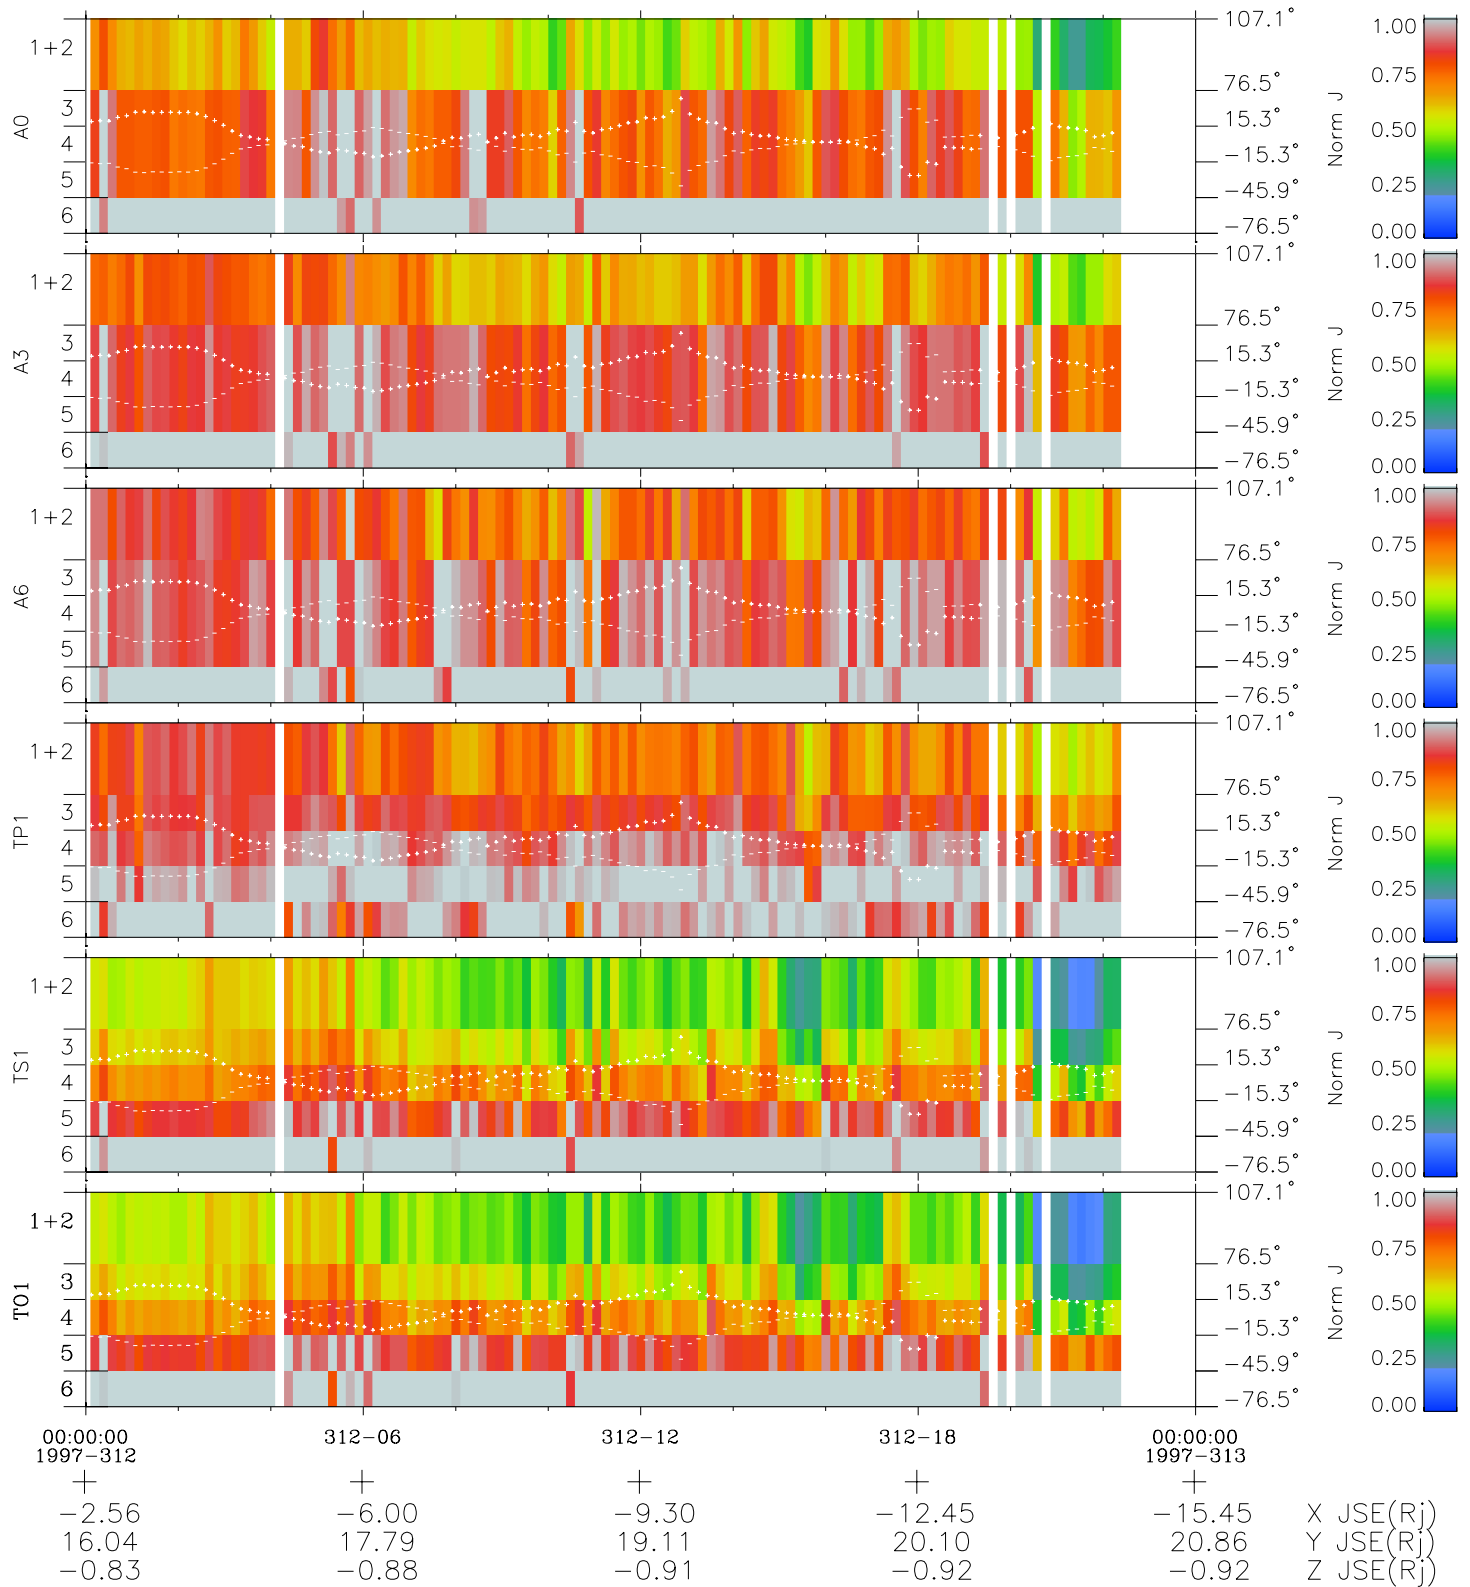

Galileo EPD Real Elevation Anisotropies 97312

Software Version: RTELEV_NORM V 1.20
Data Production: 06-03-00
Plot Production: Sun Sep 16 08:39:26 2001
Color File: wondr3
Geofactor File: 1.1

- ◇ = Jupiter look direction
- = Corotation look direction