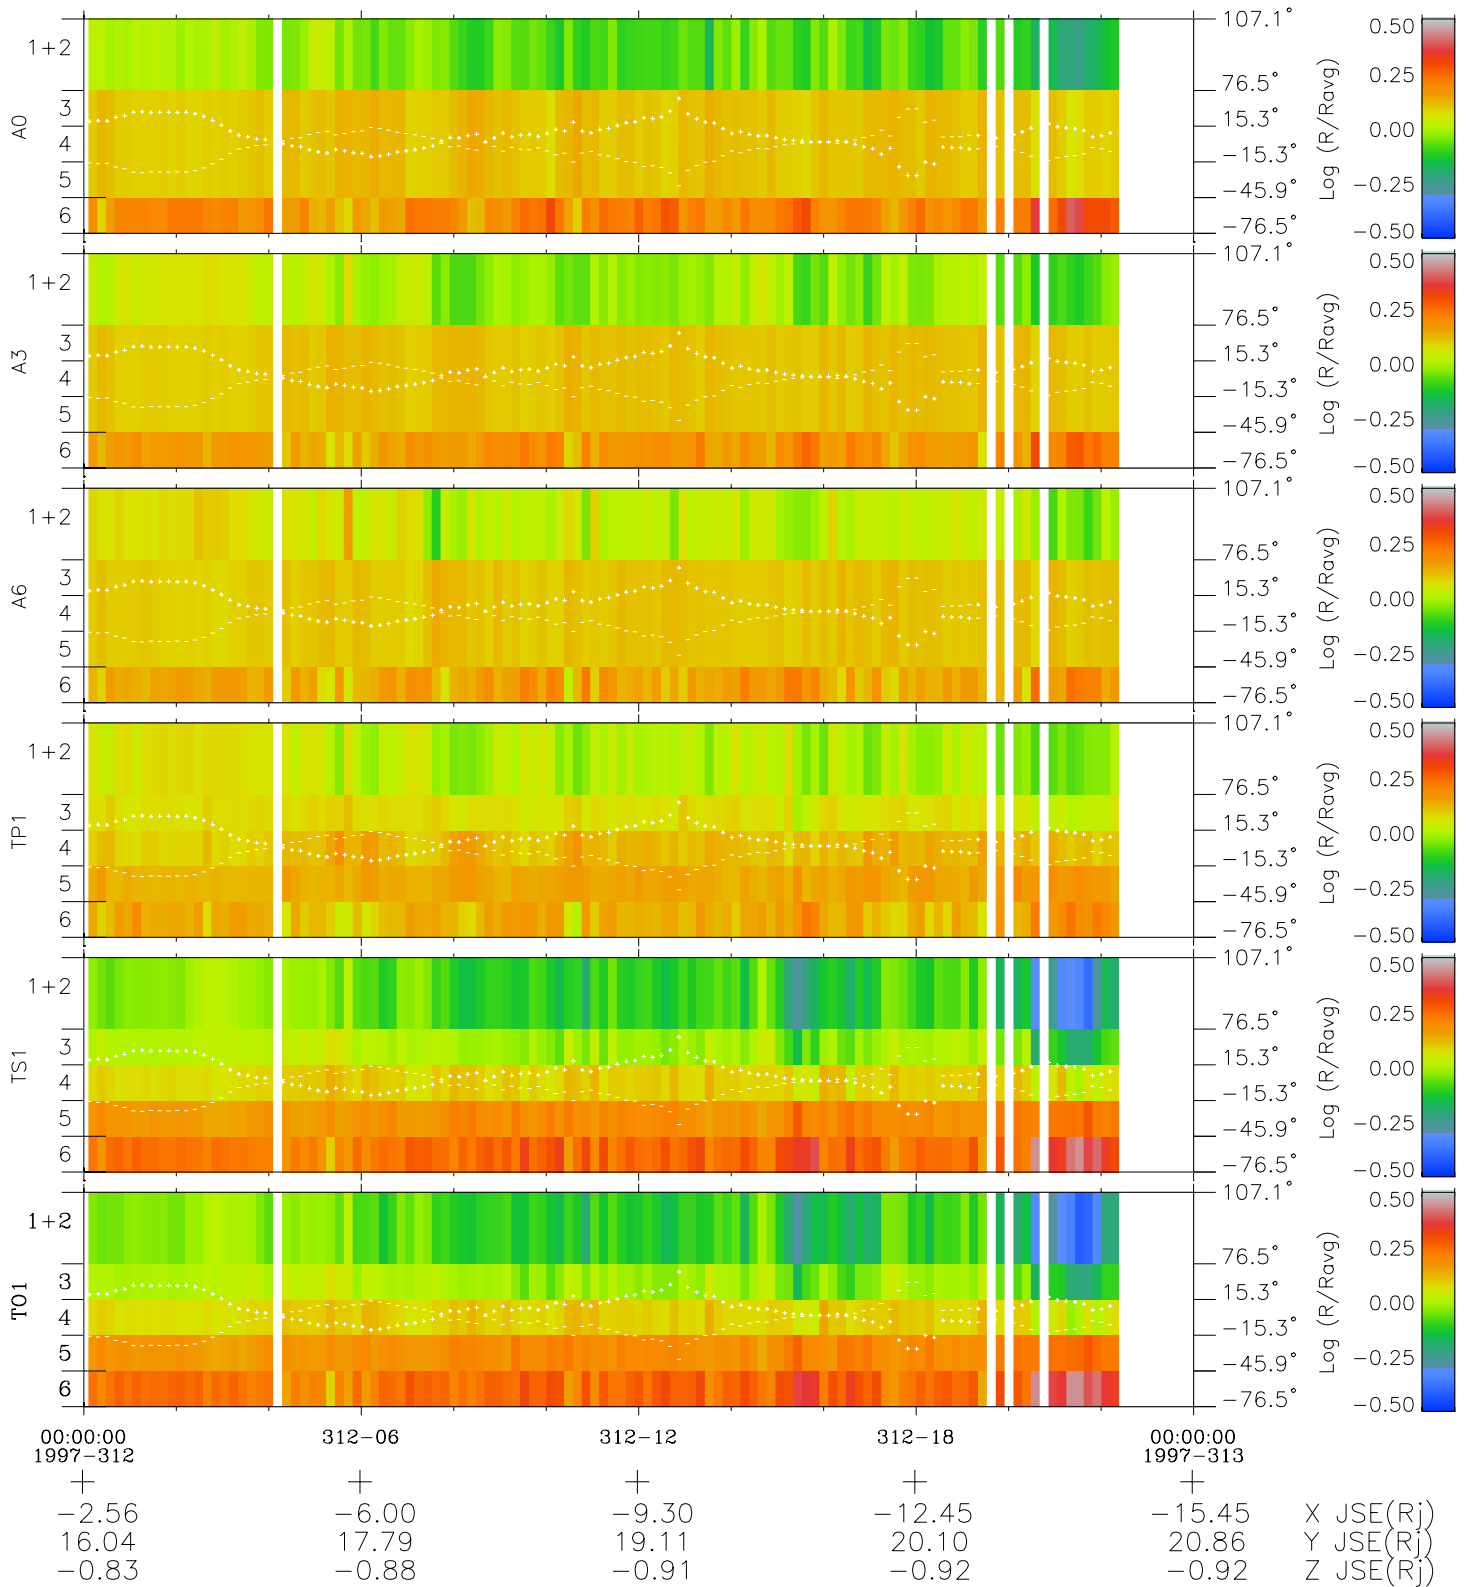

Galileo EPD Real Elevation Anisotropies 97312

Software Version: RTELEV_MEAN V 1.20
 Data Production: 06-03-00
 Plot Production: Sun Sep 16 08:39:03 2001
 Color File: wondr3
 Geofactor File: 1.1

- ◇ = Jupiter look direction
- = Corotation look direction