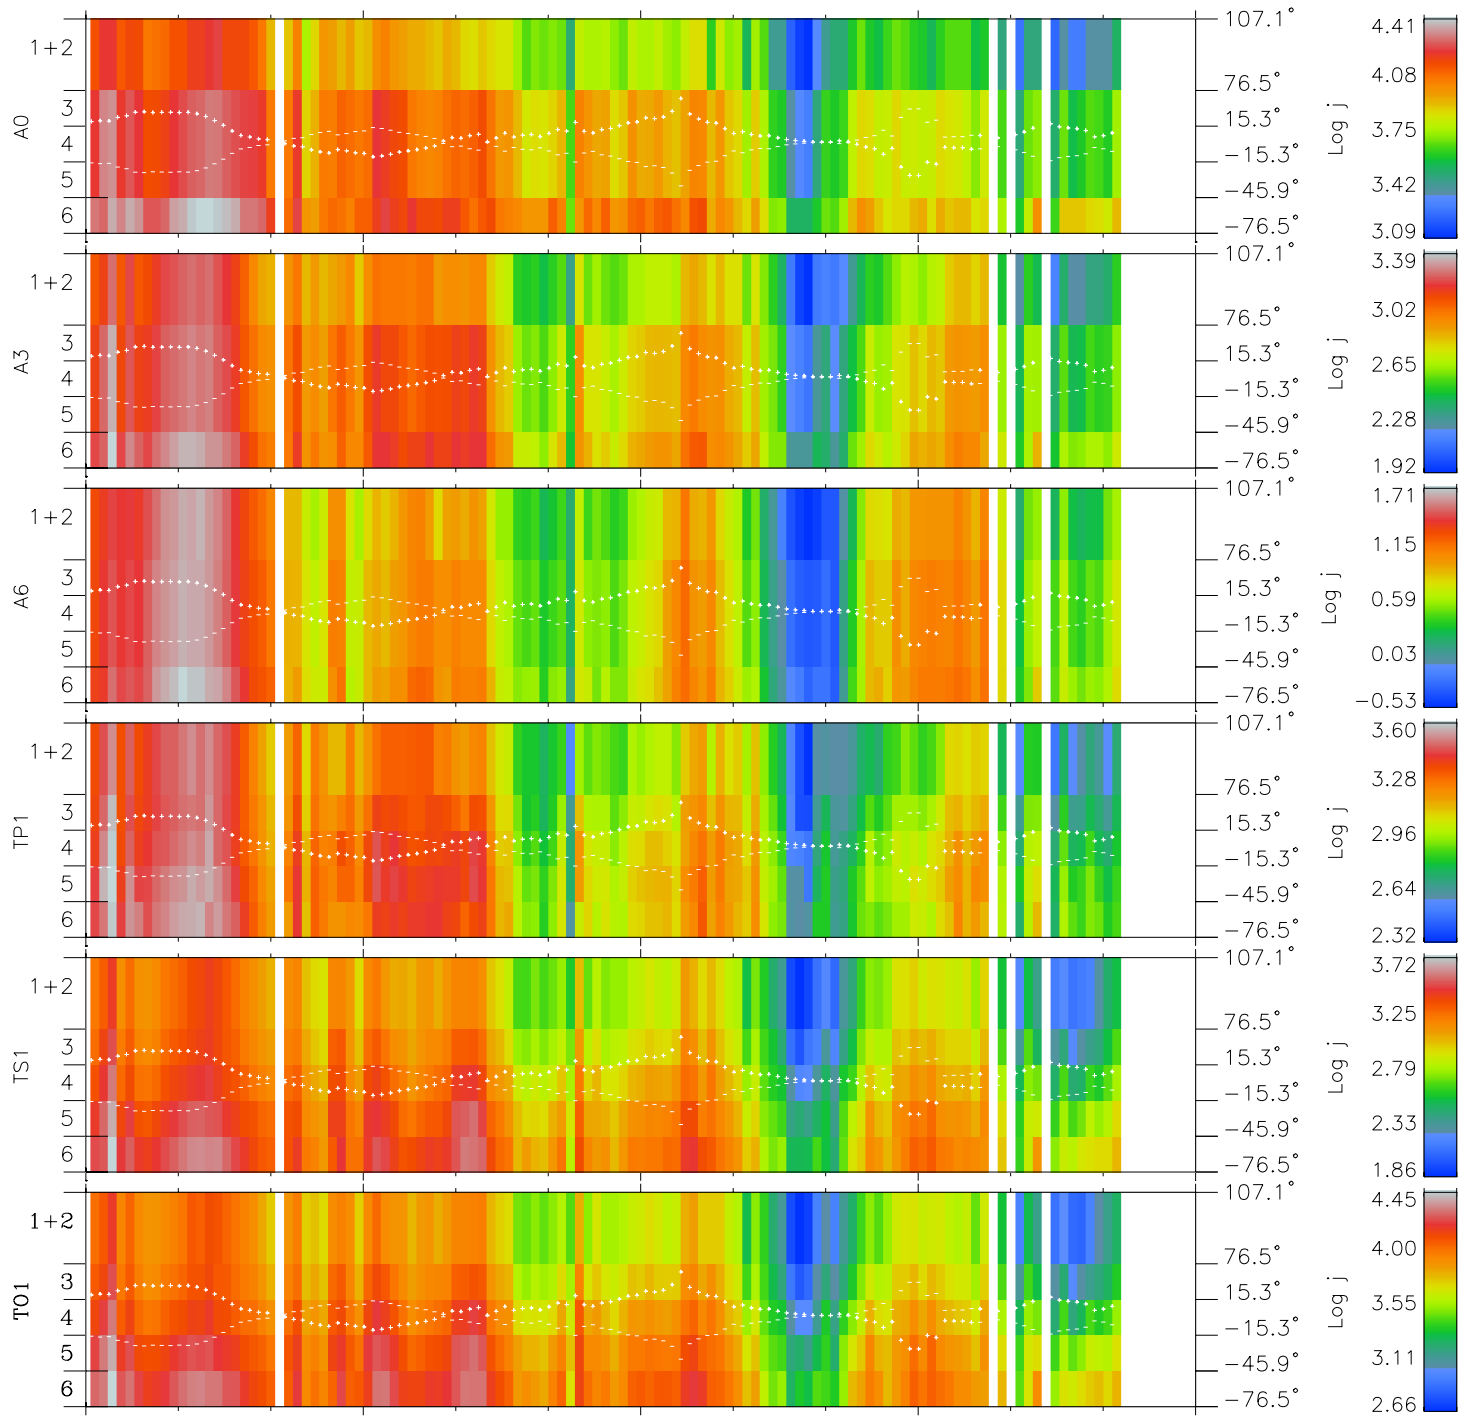

# Galileo EPD Real Elevation Anisotropies 97312

Software Version: RTELEV\_FLUX V 1.20  
Data Production: 06-03-00  
Plot Production: Sun Sep 16 08:39:15 2001  
Color File: wondr3  
Geofactor File: 1.1

|                      |        |        |        |                      |                        |
|----------------------|--------|--------|--------|----------------------|------------------------|
| 00:00:00<br>1997-312 | 312-06 | 312-12 | 312-18 | 00:00:00<br>1997-313 |                        |
| +                    | +      | +      | +      | +                    | X JSE(R <sub>j</sub> ) |
| -2.56                | -6.00  | -9.30  | -12.45 | -15.45               | Y JSE(R <sub>j</sub> ) |
| 16.04                | 17.79  | 19.11  | 20.10  | 20.86                | Z JSE(R <sub>j</sub> ) |
| -0.83                | -0.88  | -0.91  | -0.92  | -0.92                |                        |

- ◇ = Jupiter look direction
- = Corotation look direction