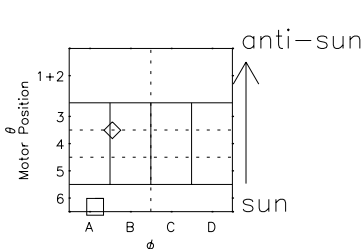

# Galileo EPD Real Elevation Anisotropies 97312

Software Version: RTELEV\_FLUX V 1.20  
Data Production: 06-03-00  
Plot Production: Sun Sep 16 08:39:15 2001  
Color File: wondr3  
Geofactor File: 1.1

|                      |        |        |        |                      |                        |
|----------------------|--------|--------|--------|----------------------|------------------------|
| 00:00:00<br>1997-312 | 312-06 | 312-12 | 312-18 | 00:00:00<br>1997-313 |                        |
| +                    | +      | +      | +      | +                    | X JSE(R <sub>j</sub> ) |
| -2.56                | -6.00  | -9.30  | -12.45 | -15.45               | Y JSE(R <sub>j</sub> ) |
| 16.04                | 17.79  | 19.11  | 20.10  | 20.86                | Z JSE(R <sub>j</sub> ) |
| -0.83                | -0.88  | -0.91  | -0.92  | -0.92                |                        |

- ◇ = Jupiter look direction
- = Corotation look direction