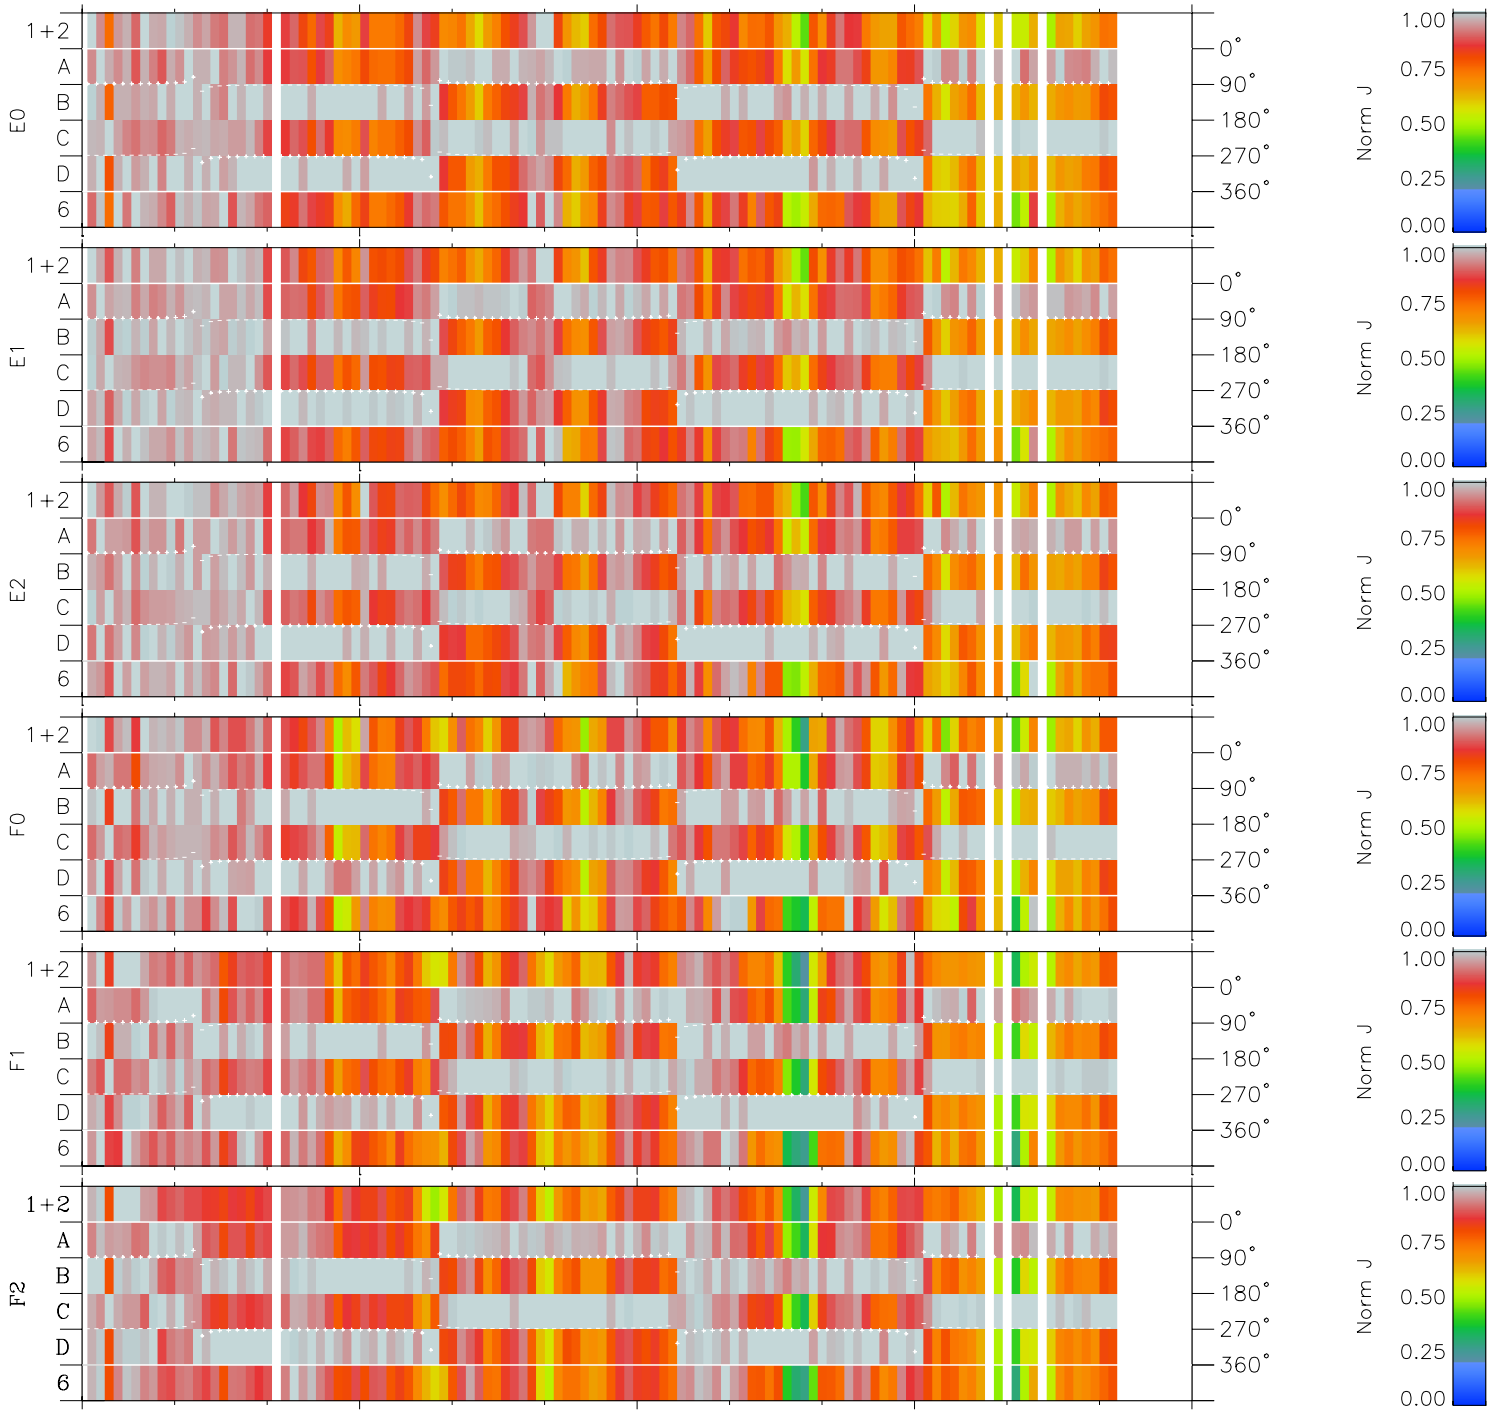

Galileo EPD Real Time Azimuth Anisotropies 97312

Software Version: RTAZIM_NORM V 1.20
 Data Production: 06-03-00
 Plot Production: Sun Sep 16 08:40:05 2001
 Color File: wondr3
 Geofactor File: 1.1

00:00:00 1997-312	312-06	312-12	312-18	00:00:00 1997-313	
+	+	+	+	+	X JSE(R _j)
-2.56	-6.00	-9.30	-12.45	-15.45	Y JSE(R _j)
16.04	17.79	19.11	20.10	20.86	Z JSE(R _j)
-0.83	-0.88	-0.91	-0.92	-0.92	

- ◇ = Jupiter look direction
- = Corotation look direction