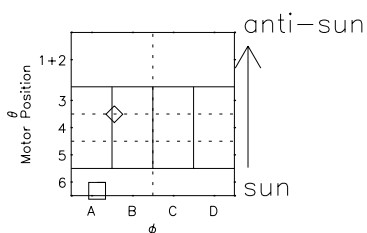

Galileo EPD Real Time Azimuth Anisotropies 97312

Software Version: RTAZIM_MEAN V 1.20
 Data Production: 06-03-00
 Plot Production: Sun Sep 16 08:39:43 2001
 Color File: wondr3
 Geofactor File: 1.1

◇ = Jupiter look direction
 □ = Corotation look direction