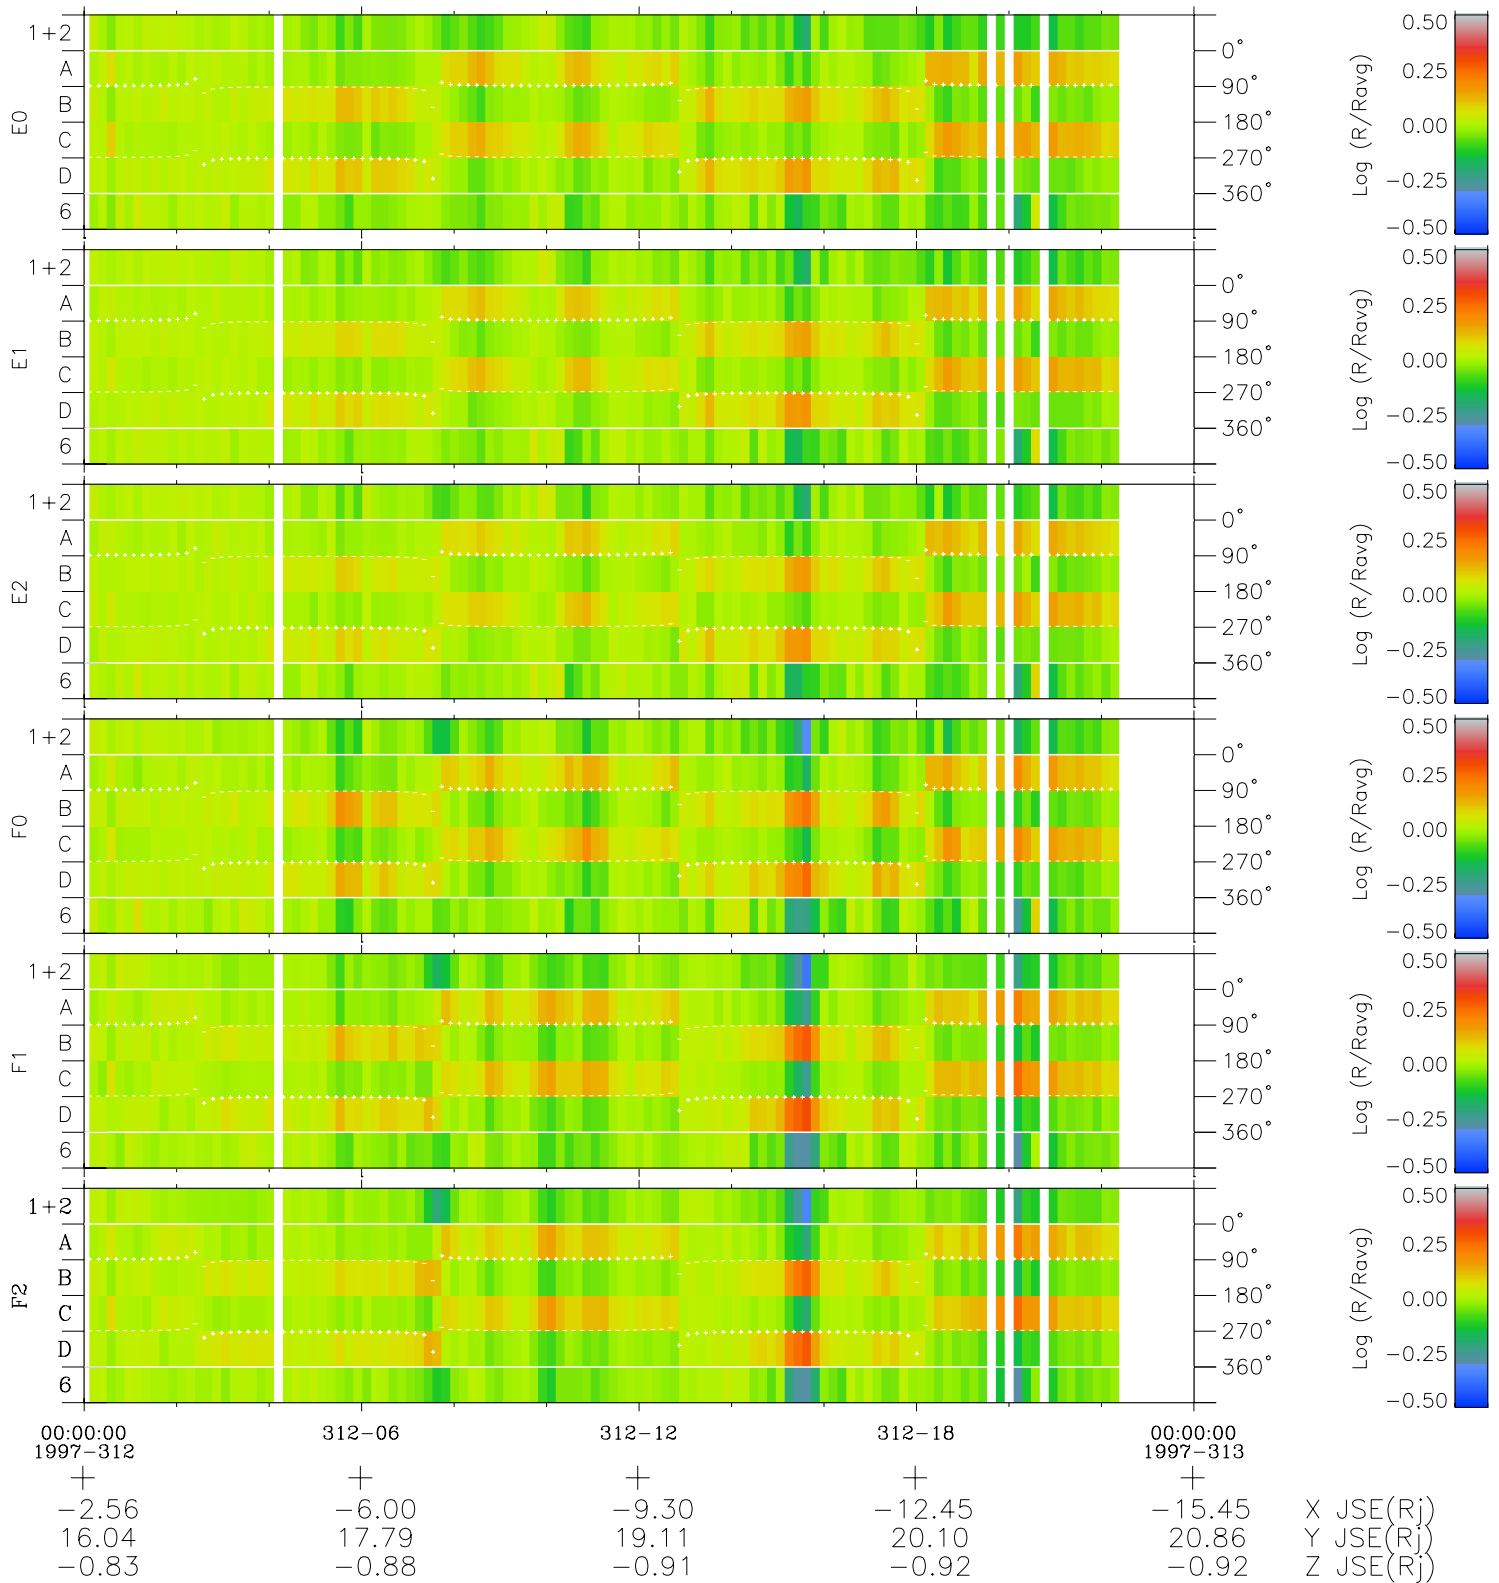

Galileo EPD Real Time Azimuth Anisotropies 97312

Software Version: RTAZIM_MEAN V 1.20
 Data Production: 06-03-00
 Plot Production: Sun Sep 16 08:39:43 2001
 Color File: wondr3
 Geofactor File: 1.1

◇ = Jupiter look direction
 □ = Corotation look direction