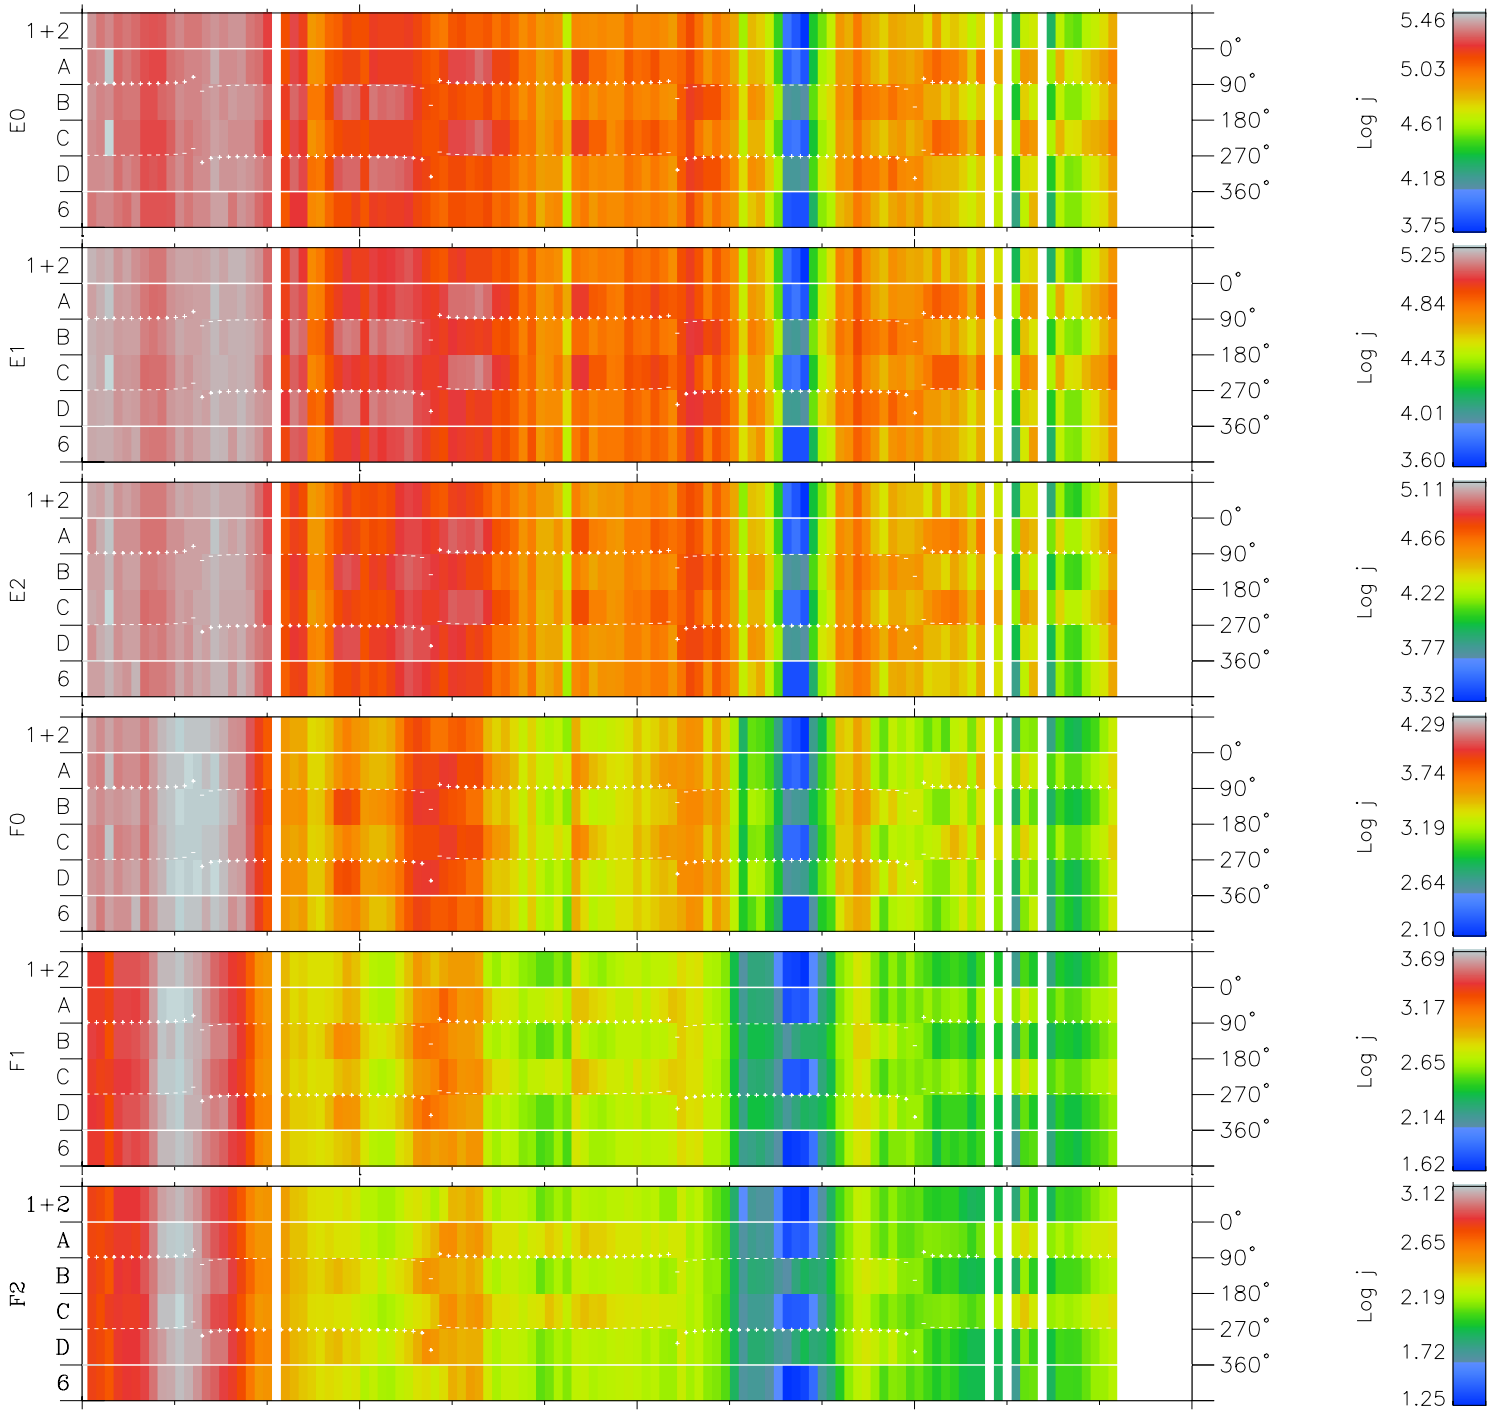

# Galileo EPD Real Time Azimuth Anisotropies 97312

Software Version: RTAZIM\_FLUX V 1.20  
Data Production: 06-03-00  
Plot Production: Sun Sep 16 08:39:54 2001  
Color File: wondr3  
Geofactor File: 1.1

00:00:00 1997-312	312-06	312-12	312-18	00:00:00 1997-313	
+	+	+	+	+	X JSE(R <sub>j</sub> )
-2.56	-6.00	-9.30	-12.45	-15.45	Y JSE(R <sub>j</sub> )
16.04	17.79	19.11	20.10	20.86	Z JSE(R <sub>j</sub> )
-0.83	-0.88	-0.91	-0.92	-0.92	

◇ = Jupiter look direction  
□ = Corotation look direction