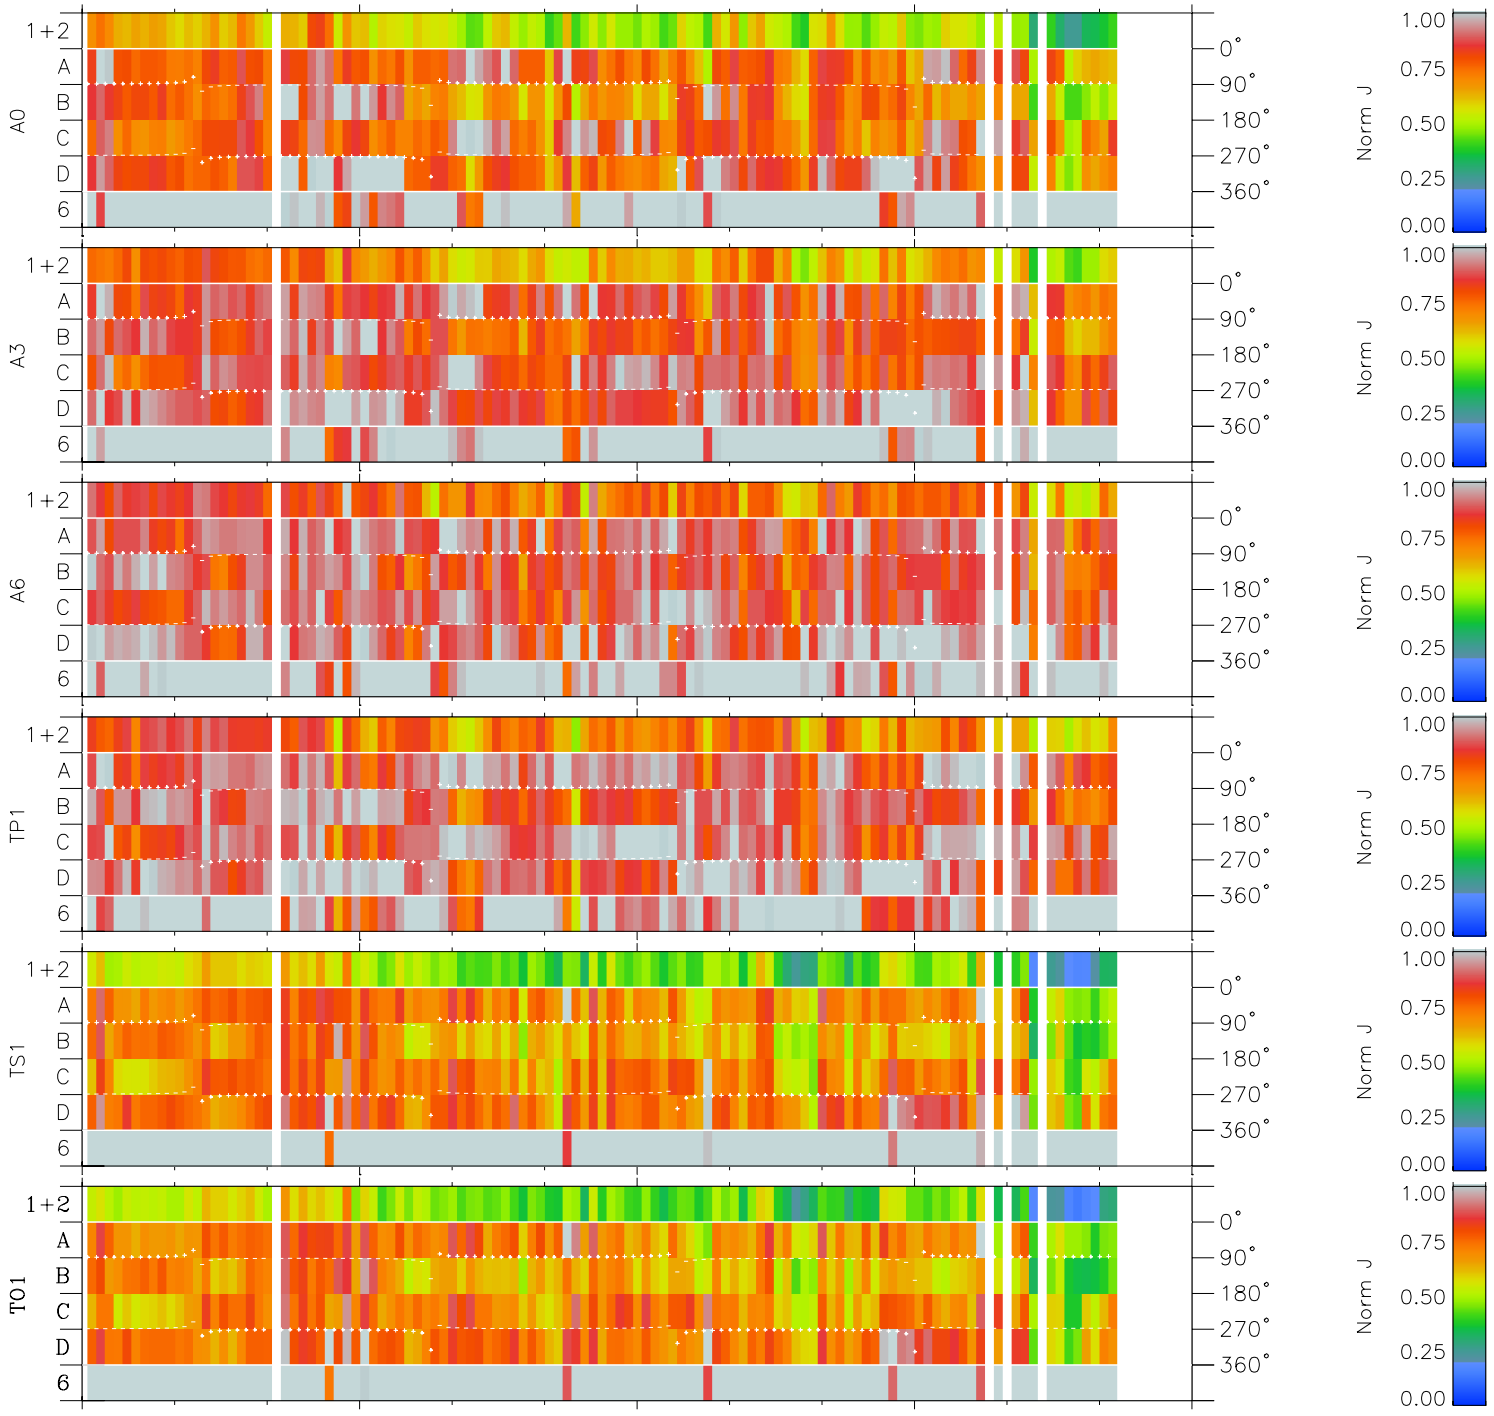

Galileo EPD Real Time Azimuth Anisotropies 97312

Software Version: RTAZIM_NORM V 1.20
 Data Production: 06-03-00
 Plot Production: Sun Sep 16 08:40:00 2001
 Color File: wondr3
 Geofactor File: 1.1

00:00:00 1997-312	312-06	312-12	312-18	00:00:00 1997-313	
+	+	+	+	+	X JSE(R _j)
-2.56	-6.00	-9.30	-12.45	-15.45	Y JSE(R _j)
16.04	17.79	19.11	20.10	20.86	Z JSE(R _j)
-0.83	-0.88	-0.91	-0.92	-0.92	

- ◇ = Jupiter look direction
- = Corotation look direction