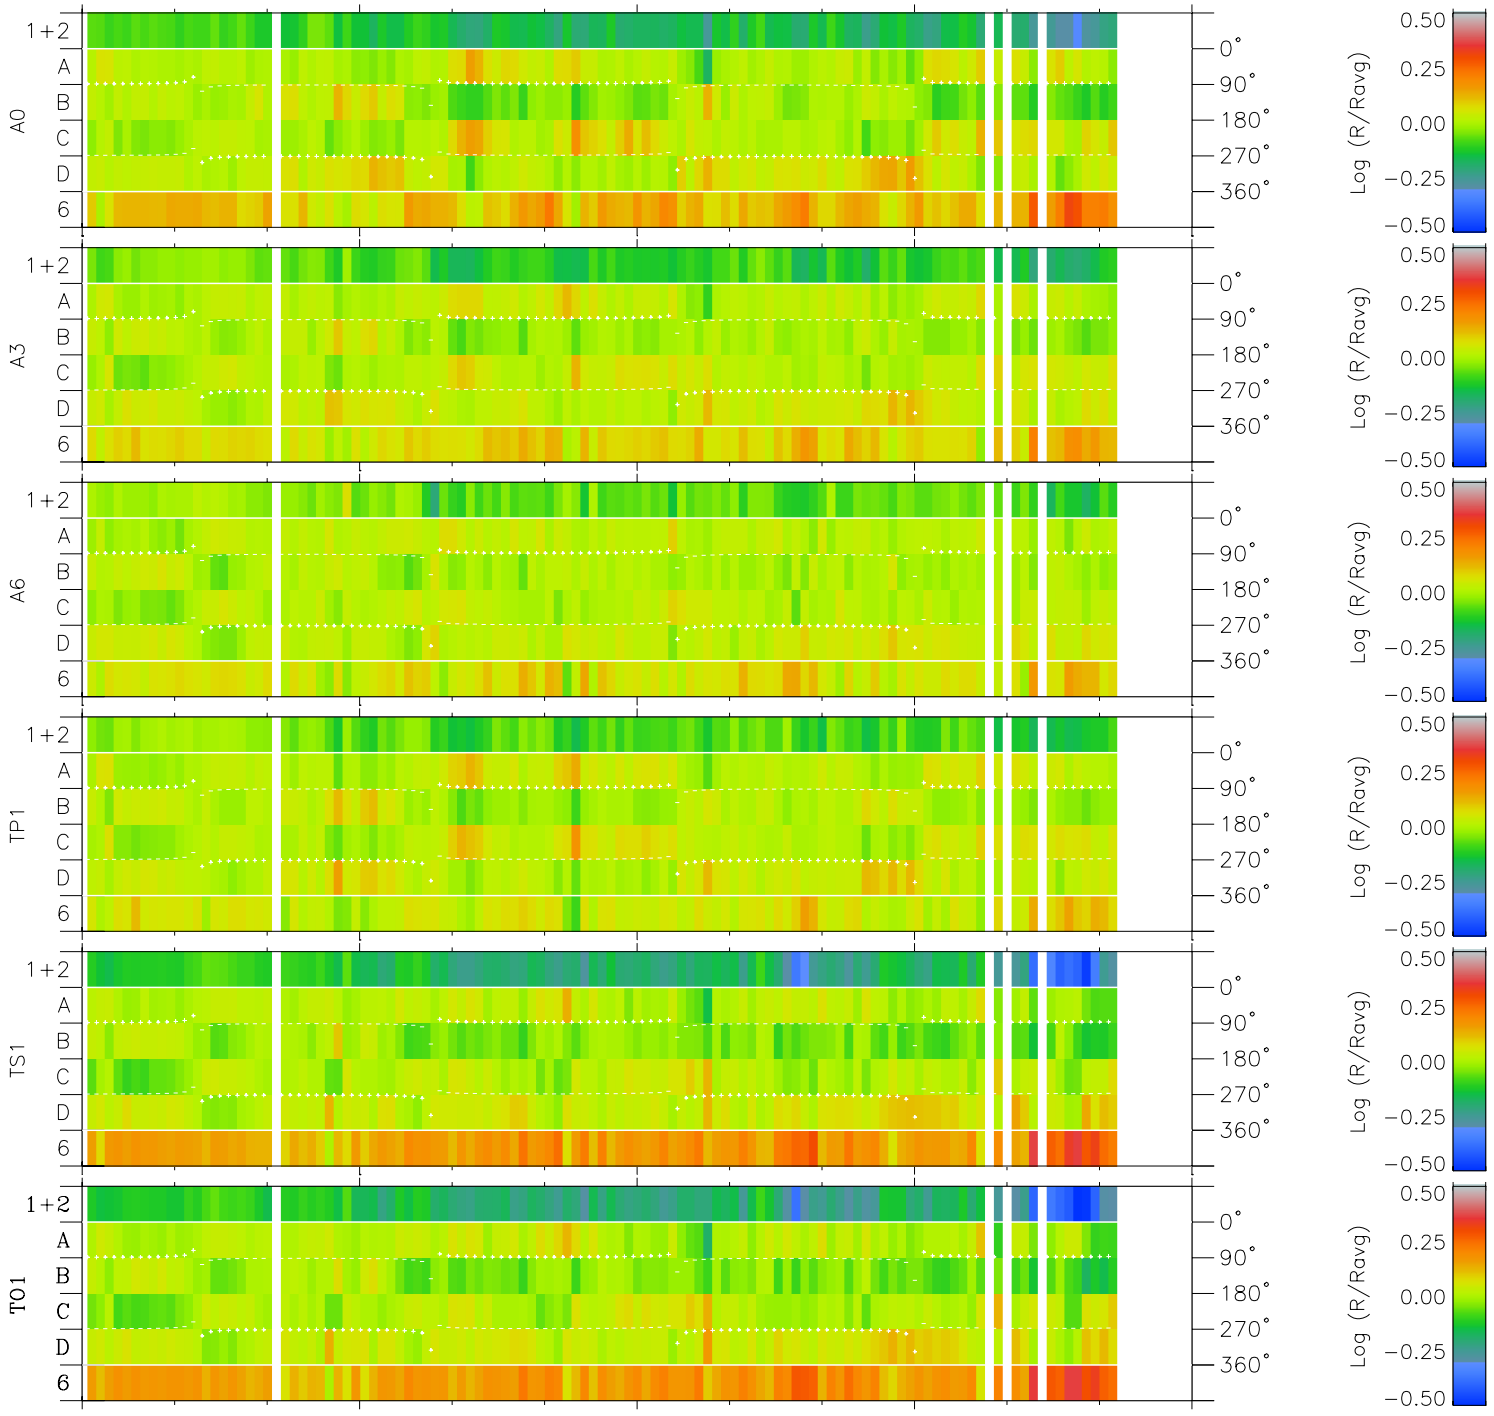

Galileo EPD Real Time Azimuth Anisotropies 97312

Software Version: RTAZIM_MEAN V 1.20
Data Production: 06-03-00
Plot Production: Sun Sep 16 08:39:38 2001
Color File: wondr3
Geofactor File: 1.1

00:00:00 1997-312	312-06	312-12	312-18	00:00:00 1997-313	
+	+	+	+	+	X JSE(R _j)
-2.56	-6.00	-9.30	-12.45	-15.45	Y JSE(R _j)
16.04	17.79	19.11	20.10	20.86	Z JSE(R _j)
-0.83	-0.88	-0.91	-0.92	-0.92	

◇ = Jupiter look direction
□ = Corotation look direction