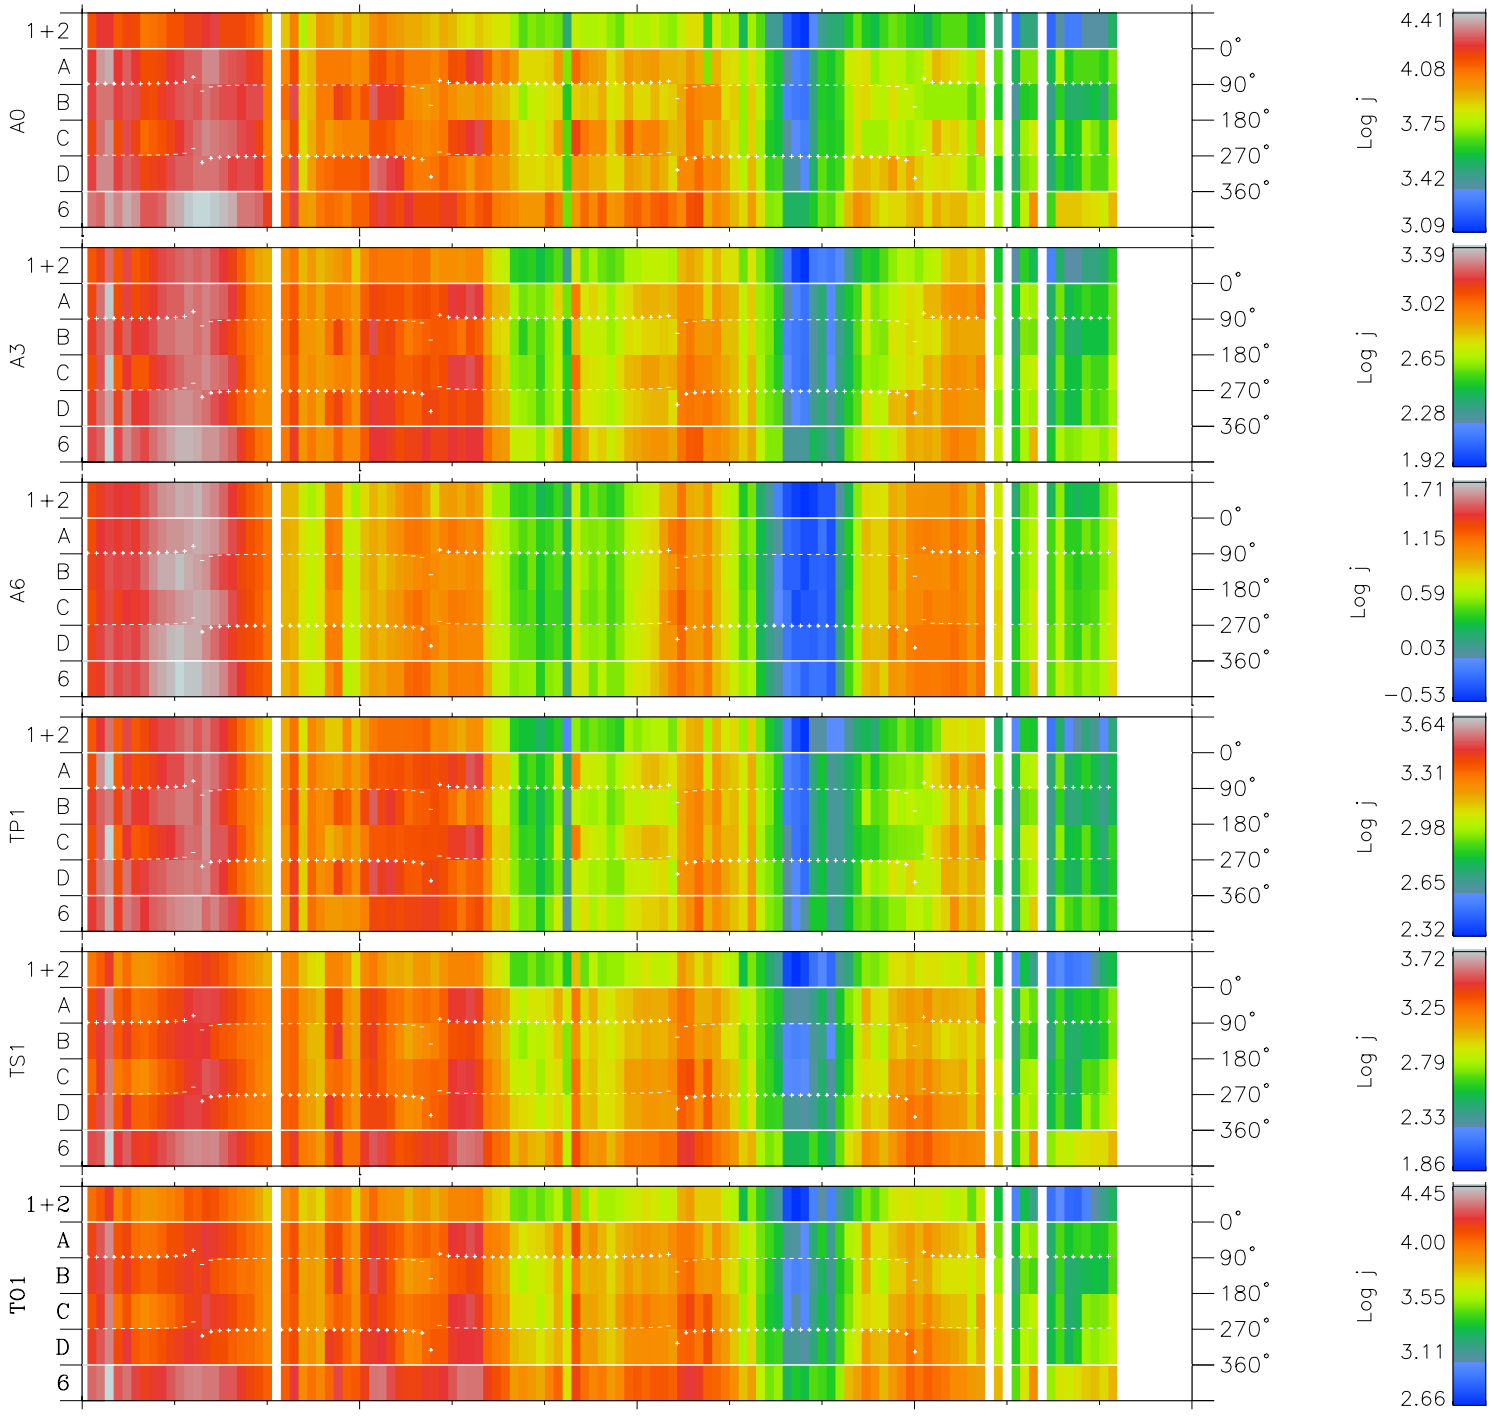

Galileo EPD Real Time Azimuth Anisotropies 97312

Software Version: RTAZIM_FLUX V 1.20
 Data Production: 06-03-00
 Plot Production: Sun Sep 16 08:39:49 2001
 Color File: wondr3
 Geofactor File: 1.1

00:00:00 1997-312	312-06	312-12	312-18	00:00:00 1997-313	
+	+	+	+	+	X JSE(R _j)
-2.56	-6.00	-9.30	-12.45	-15.45	Y JSE(R _j)
16.04	17.79	19.11	20.10	20.86	Z JSE(R _j)
-0.83	-0.88	-0.91	-0.92	-0.92	

- ◇ = Jupiter look direction
- = Corotation look direction