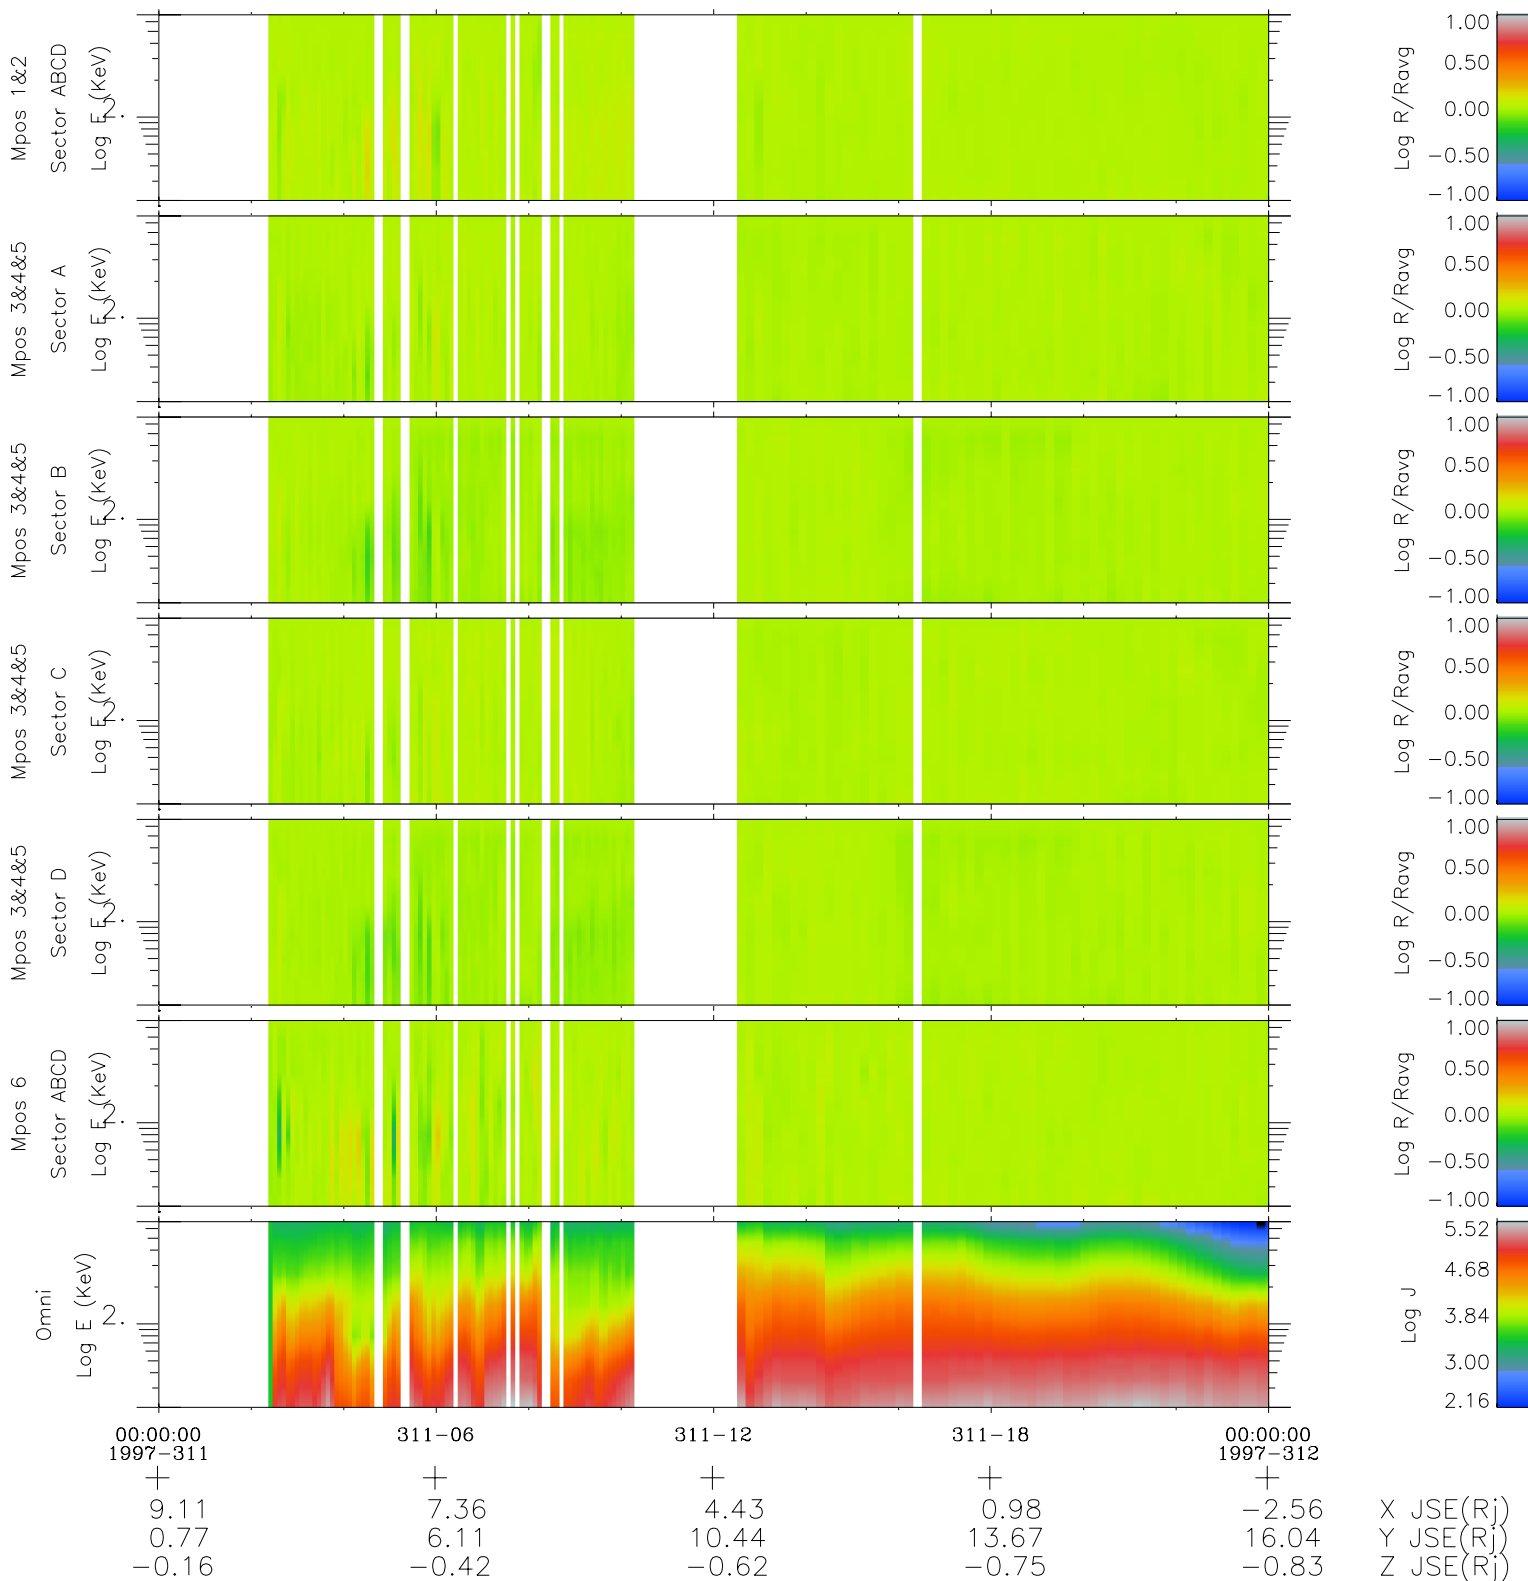

Galileo EPD Real Time R6 Electrons Spectra 97311

Software Version: RTSPEC_R6 V 1.20
 Data Production: 06-03-00
 Plot Production: Sun Sep 16 08:29:53 2001
 Color File: wondr3
 Geofactor File: 1.1

- ◇ = Jupiter look direction
- = Corotation look direction