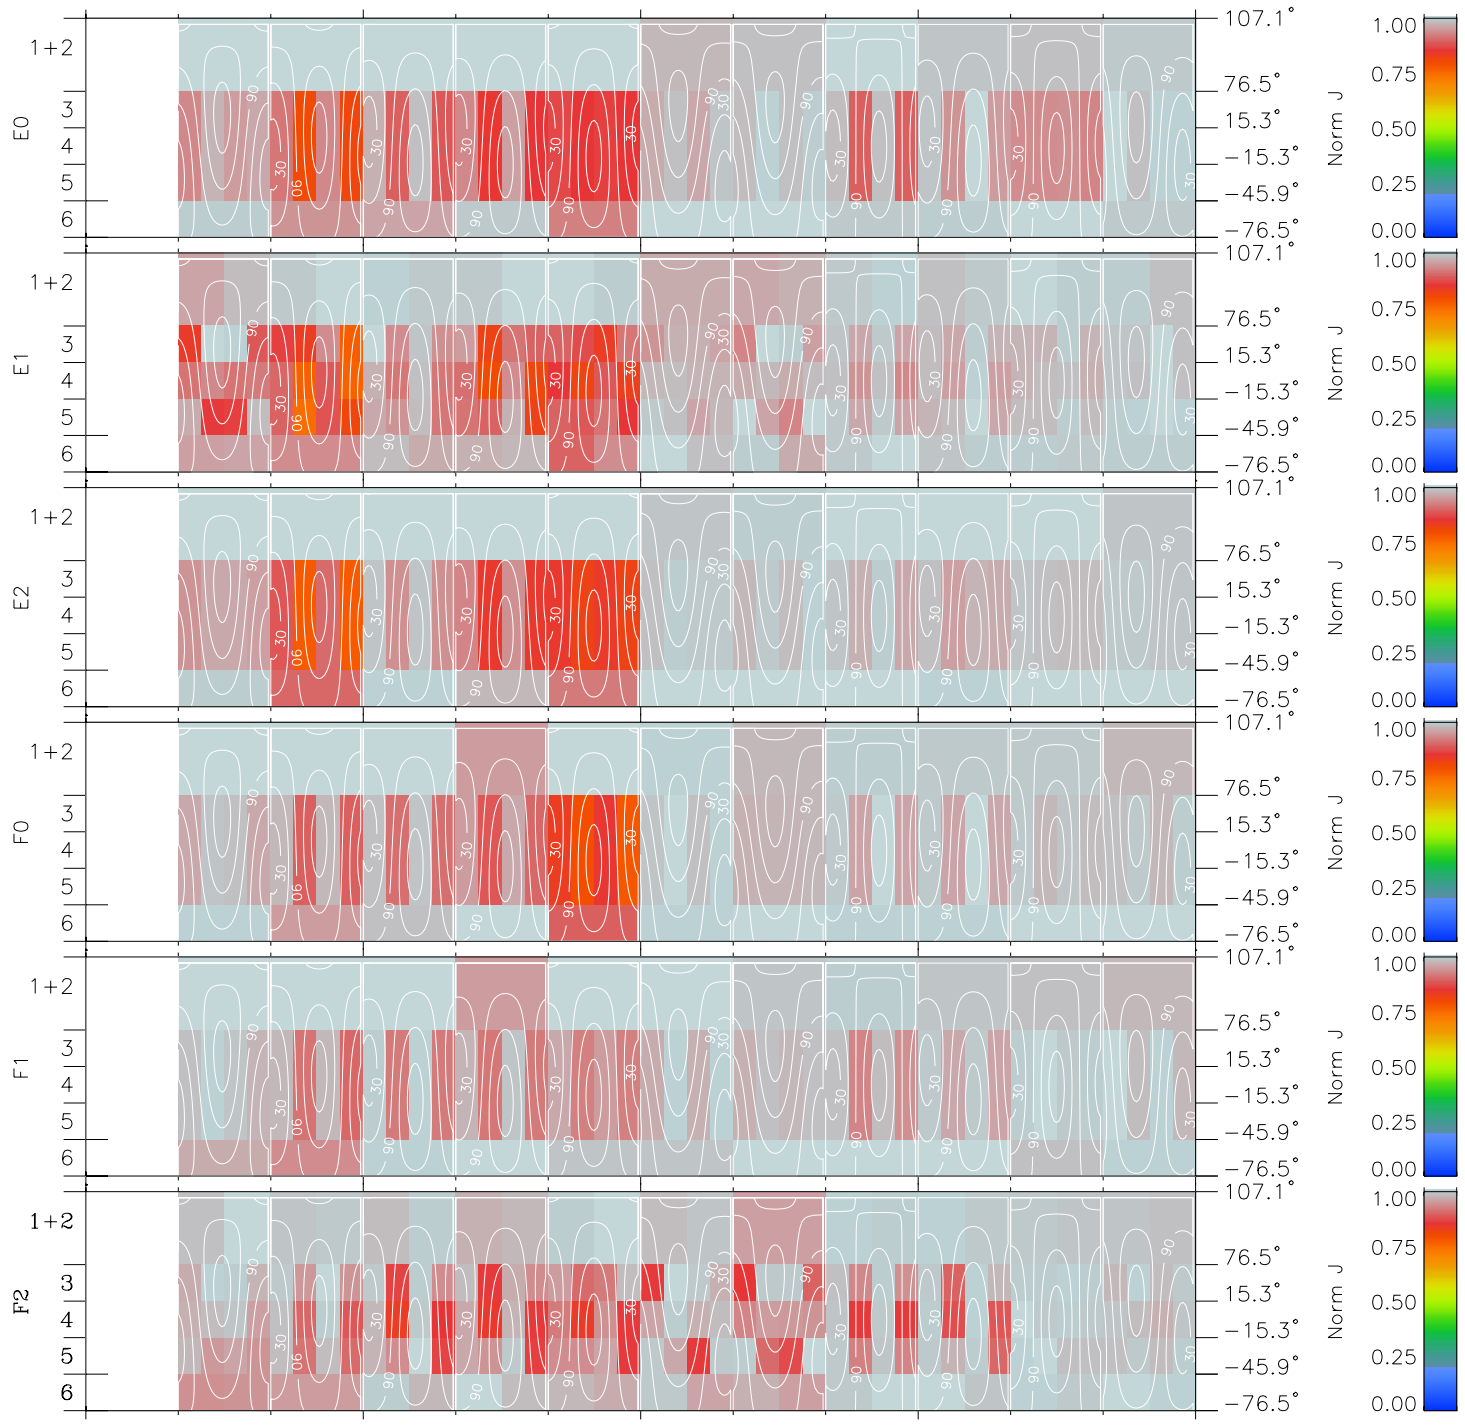

# Galileo EPD Real Time All-Sky Anisotropies 97311

Software Version: RTSKY\_NORM V 1.20  
 Data Production: 06-03-00  
 Plot Production: Sun Sep 16 08:30:46 2001  
 Color File: wondr3  
 Geofactor File: 1.1

00:00:00 1997-311	311-06	311-12	311-18	00:00:00 1997-312	
+	+	+	+	+	X JSE(R <sub>j</sub> )
9.11	7.36	4.43	0.98	-2.56	Y JSE(R <sub>j</sub> )
0.77	6.11	10.44	13.67	16.04	Z JSE(R <sub>j</sub> )
-0.16	-0.42	-0.62	-0.75	-0.83	

- ◇ = Jupiter look direction
- = Corotation look direction