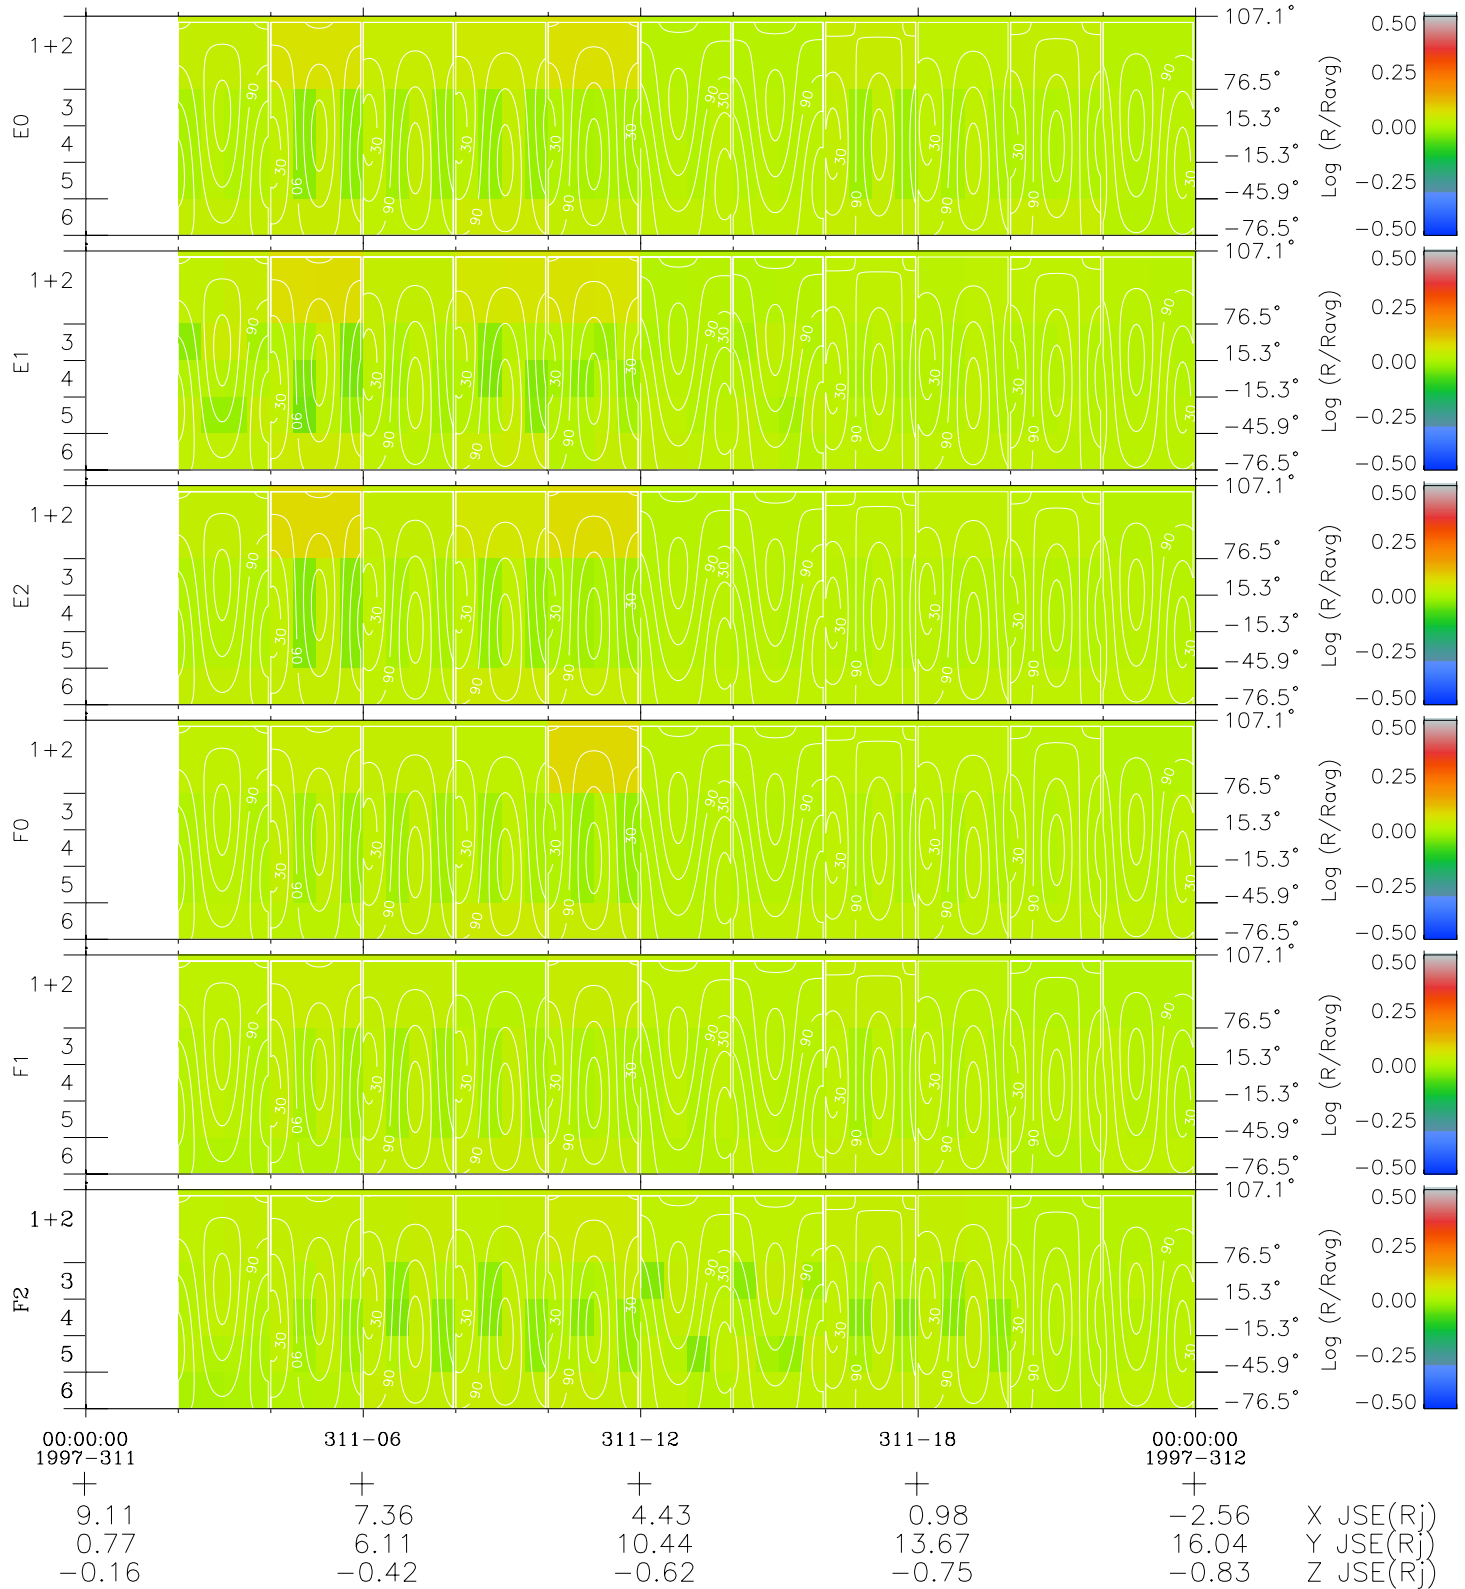

Galileo EPD Real Time All-Sky Anisotropies 97311

Software Version: RTSKY_MEAN V 1.20
 Data Production: 06-03-00
 Plot Production: Sun Sep 16 08:30:15 2001
 Color File: wondr3
 Geofactor File: 1.1

- ◇ = Jupiter look direction
- = Corotation look direction