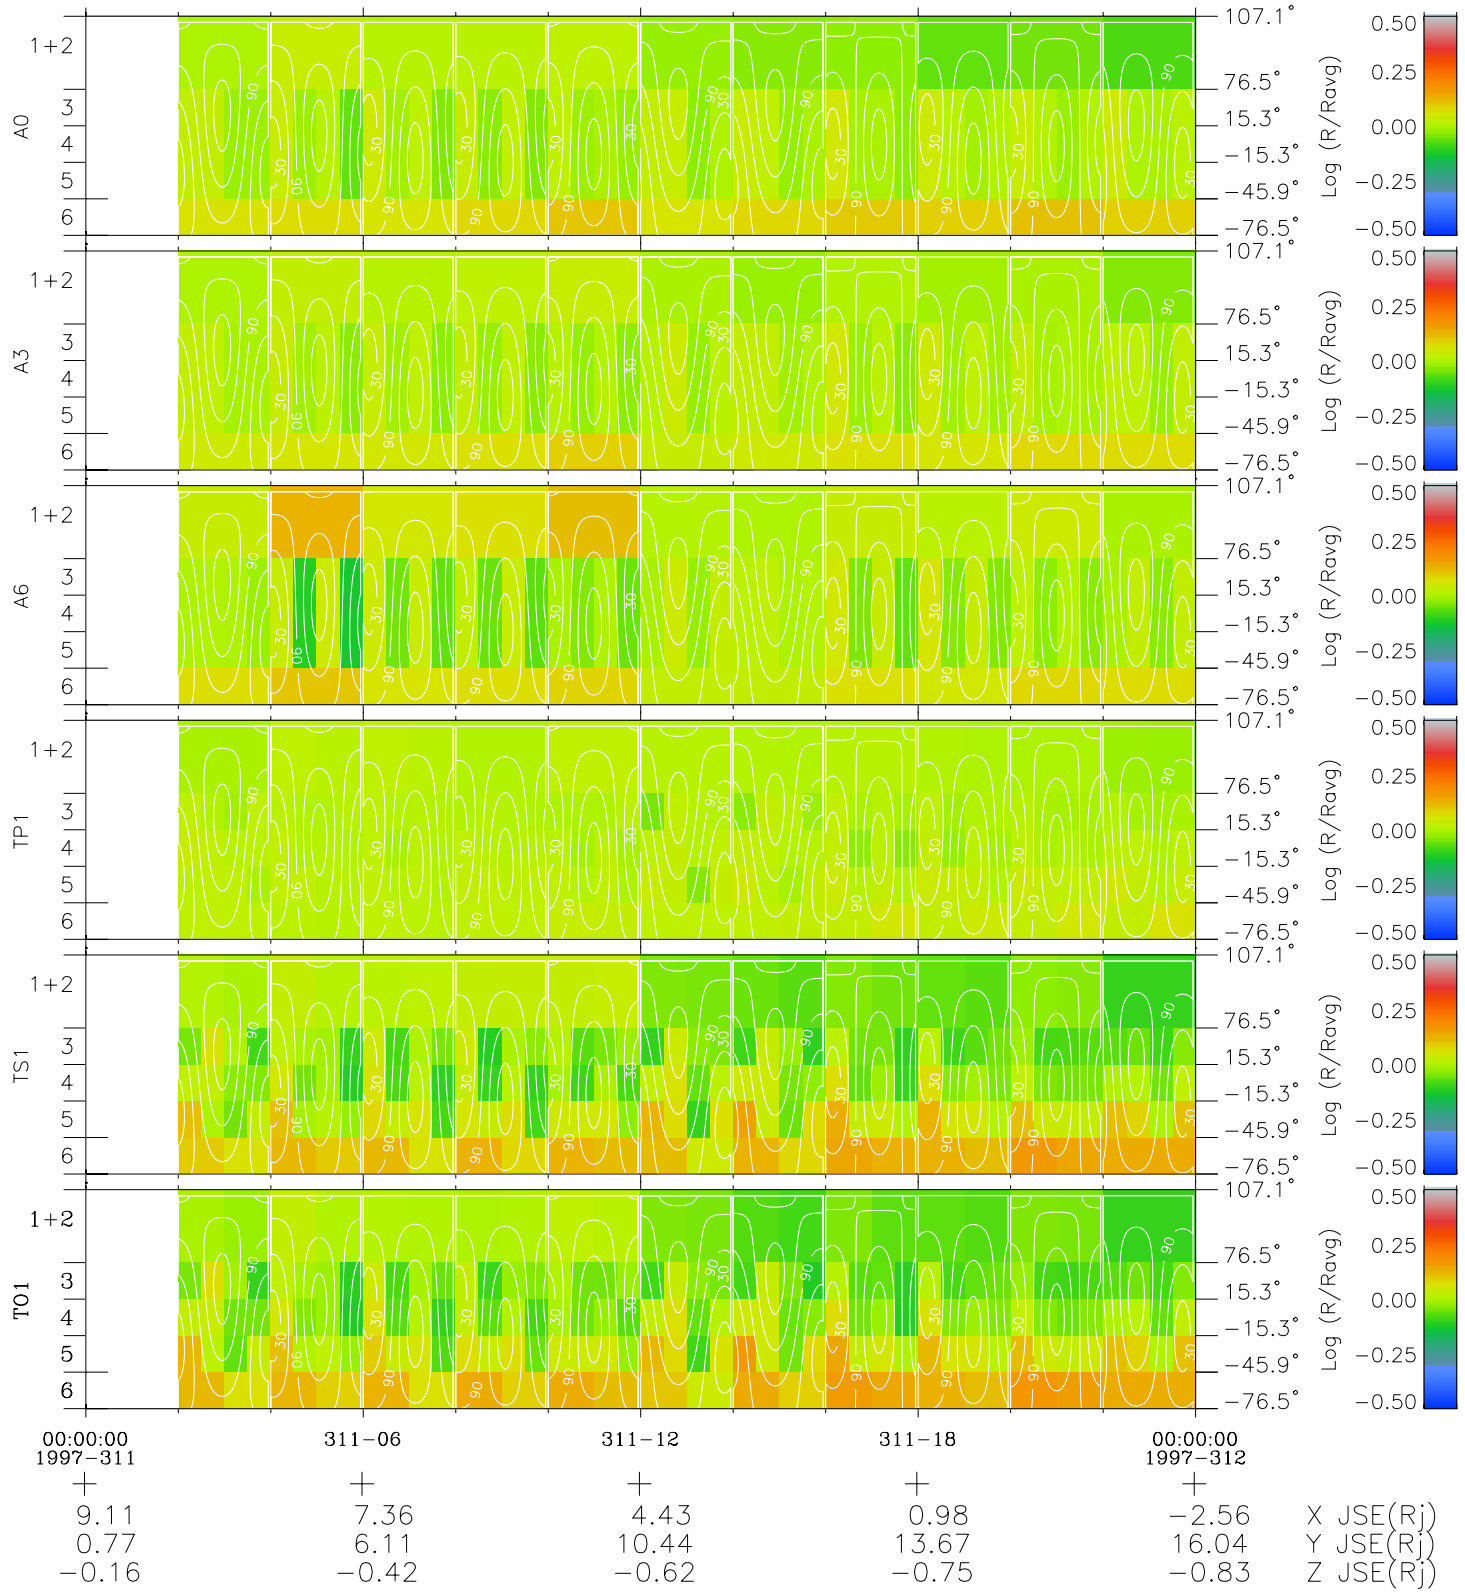

Galileo EPD Real Time All-Sky Anisotropies 97311

Software Version: RTSKY_MEAN V 1.20
 Data Production: 06-03-00
 Plot Production: Sun Sep 16 08:30:08 2001
 Color File: wondr3
 Geofactor File: 1.1

◇ = Jupiter look direction
 □ = Corotation look direction