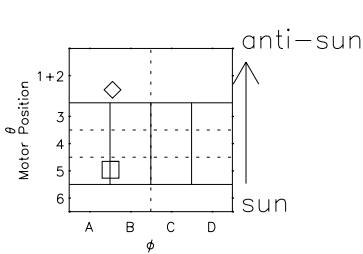

Galileo EPD Real Time All-Sky Anisotropies 97311

Software Version: RTSKY_MEAN V 1.20
 Data Production: 06-03-00
 Plot Production: Sun Sep 16 08:30:08 2001
 Color File: wondr3
 Geofactor File: 1.1

◇ = Jupiter look direction
 □ = Corotation look direction