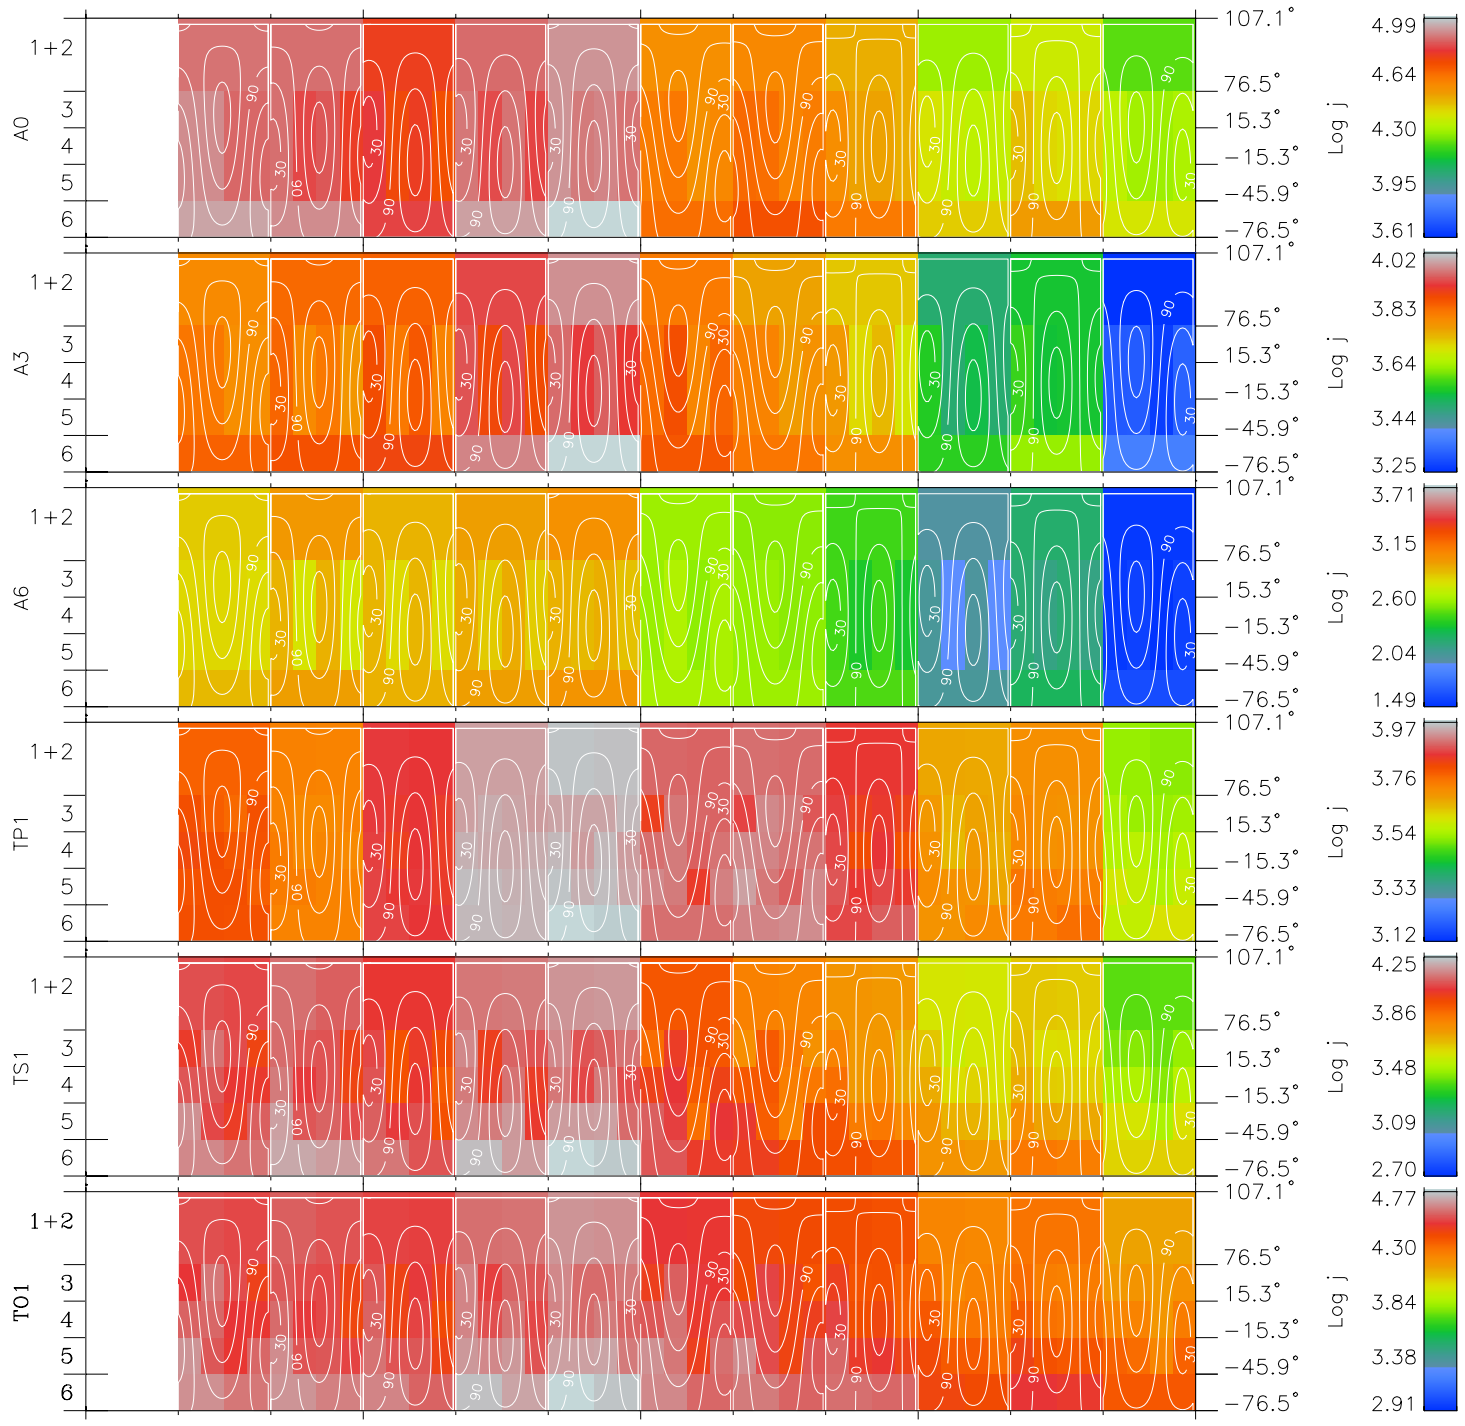

Galileo EPD Real Time All-Sky Anisotropies 97311

Software Version: RTSKY_FLUX V 1.20
 Data Production: 06-03-00
 Plot Production: Sun Sep 16 08:30:23 2001
 Color File: wondr3
 Geofactor File: 1.1

00:00:00 1997-311	311-06	311-12	311-18	00:00:00 1997-312	X JSE(R _j)
+	+	+	+	+	
9.11	7.36	4.43	0.98	-2.56	
0.77	6.11	10.44	13.67	16.04	Y JSE(R _j)
-0.16	-0.42	-0.62	-0.75	-0.83	Z JSE(R _j)

- ◇ = Jupiter look direction
- = Corotation look direction